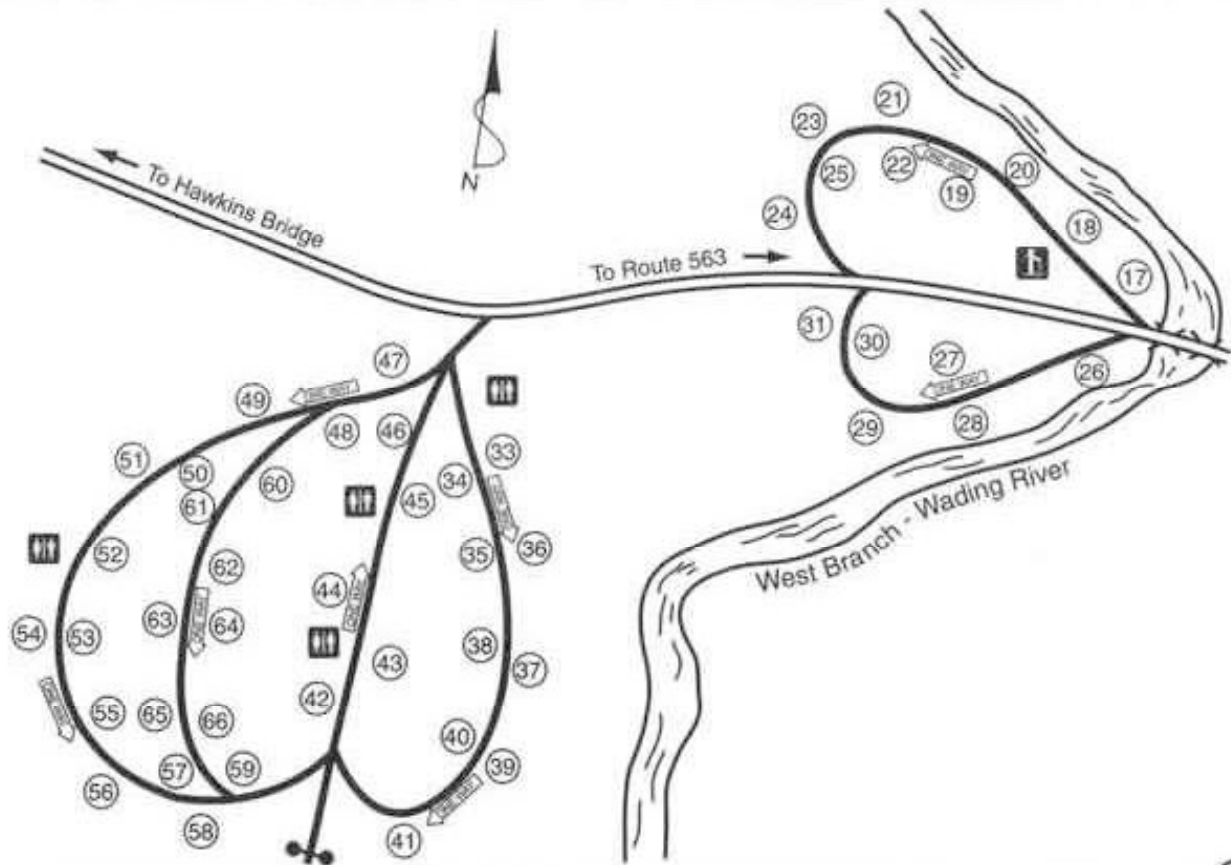

Godfrey Bridge Camping Area

Wharton State Forest

LEGEND

Water	Campsite
Restrooms	

N. J. Department of Environmental Protection • Division of Parks and Forestry • State Park Service