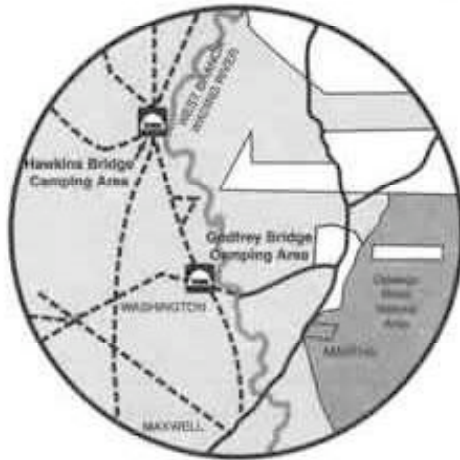

Godfrey Bridge Camping Area

Wharton State Forest

LEGEND

Water	Campsite
Restrooms	

N. J. Department of Environmental Protection • Division of Parks and Forestry • State Park Service