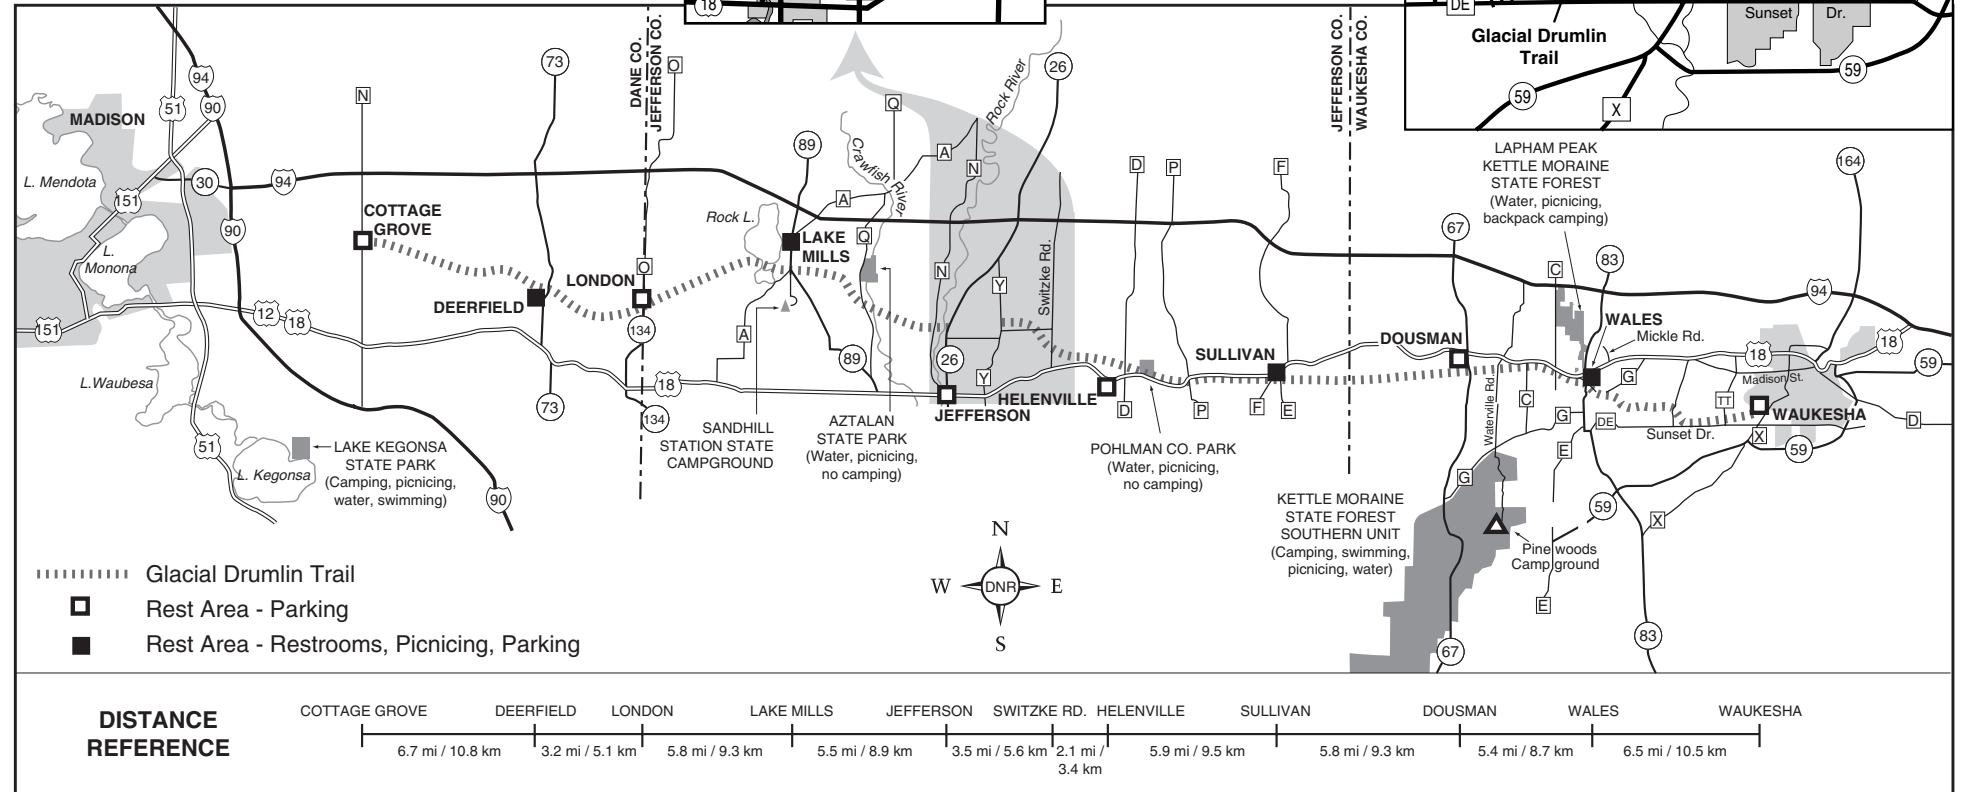

Glacial Drumlin Trail—East

W329 N846, CTH "C"

Delafield, WI 53018

(262)646-3025

Glacial Drumlin Trail—West

1213 S. Main Street

Lake Mills, WI 53551

(920)648-8774