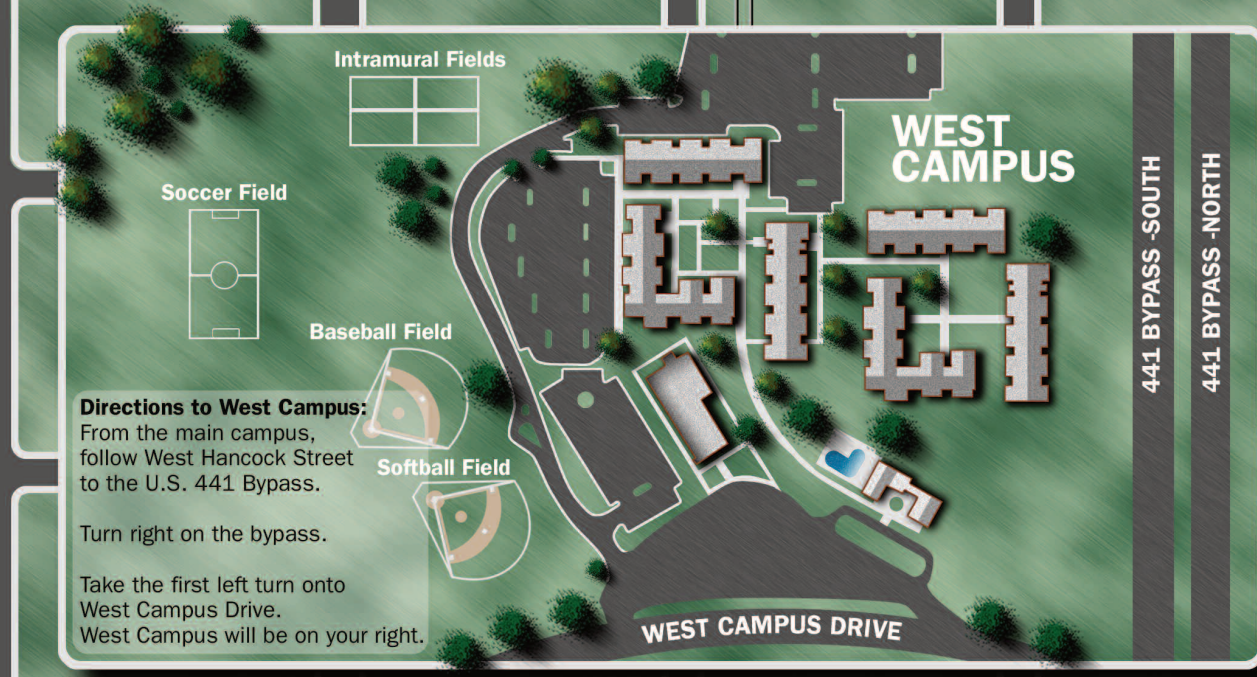

GEORGIA COLLEGE & STATE UNIVERSITY
 Georgia's Public Liberal Arts University
Campus Map
 Office of University Communications
 Campus Box 97 • Milledgeville, GA 31061 • (478) 445-4477

LAKE LAUREL
Directions to Lake Laurel:
 From the main campus, follow East Hancock Street across the Oconee River. Take the second left after the river onto Lake Laurel Road. The Lake Laurel complex is two miles ahead on the right.