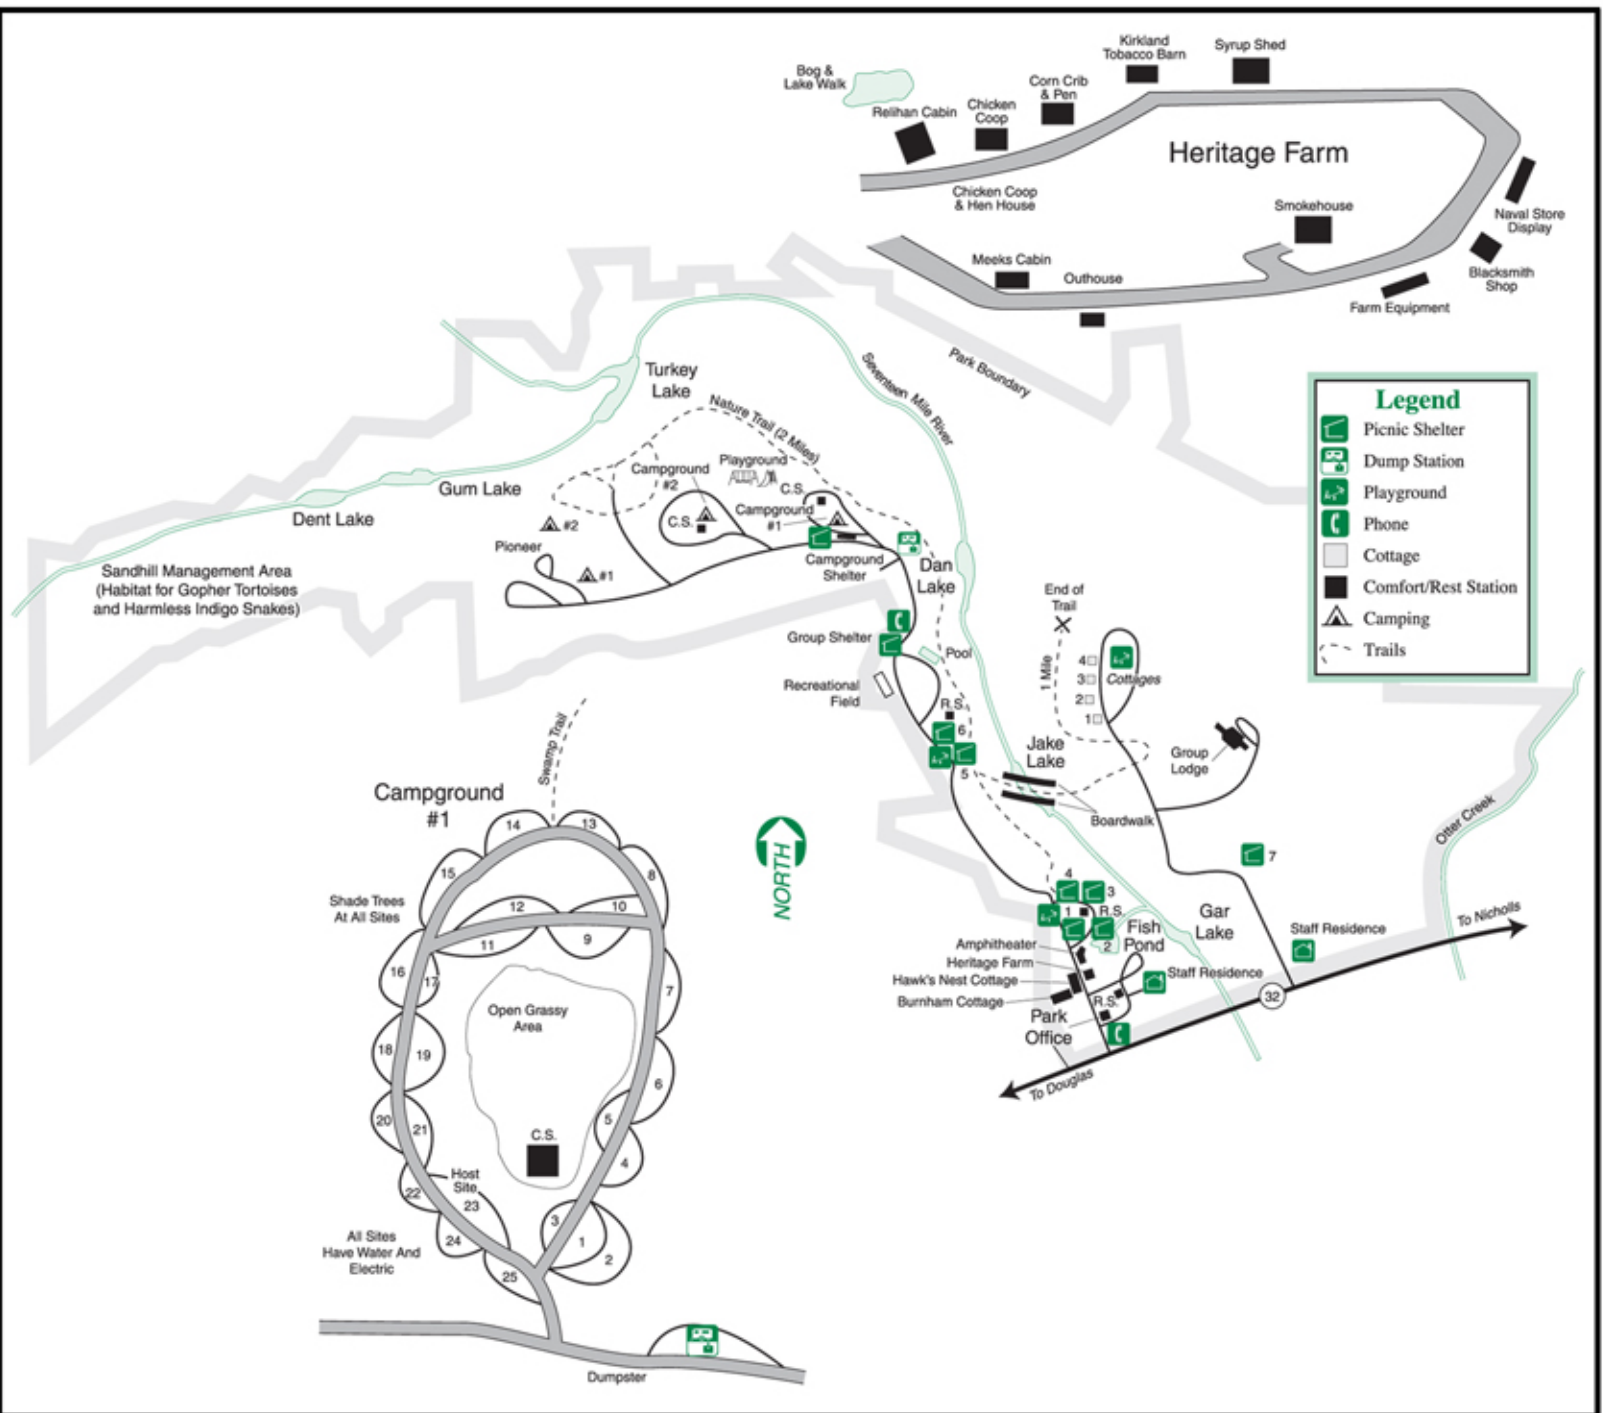

GEORGIA

DEPARTMENT OF NATURAL RESOURCES

GENERAL COFFEE STATE PARK

CHRIS CLARK
COMMISSIONER

BECKY KELLEY
DIRECTOR

GENERAL COFFEE STATE PARK

CHRIS CLARK
COMMISSIONER

BECKY KELLEY
DIRECTOR