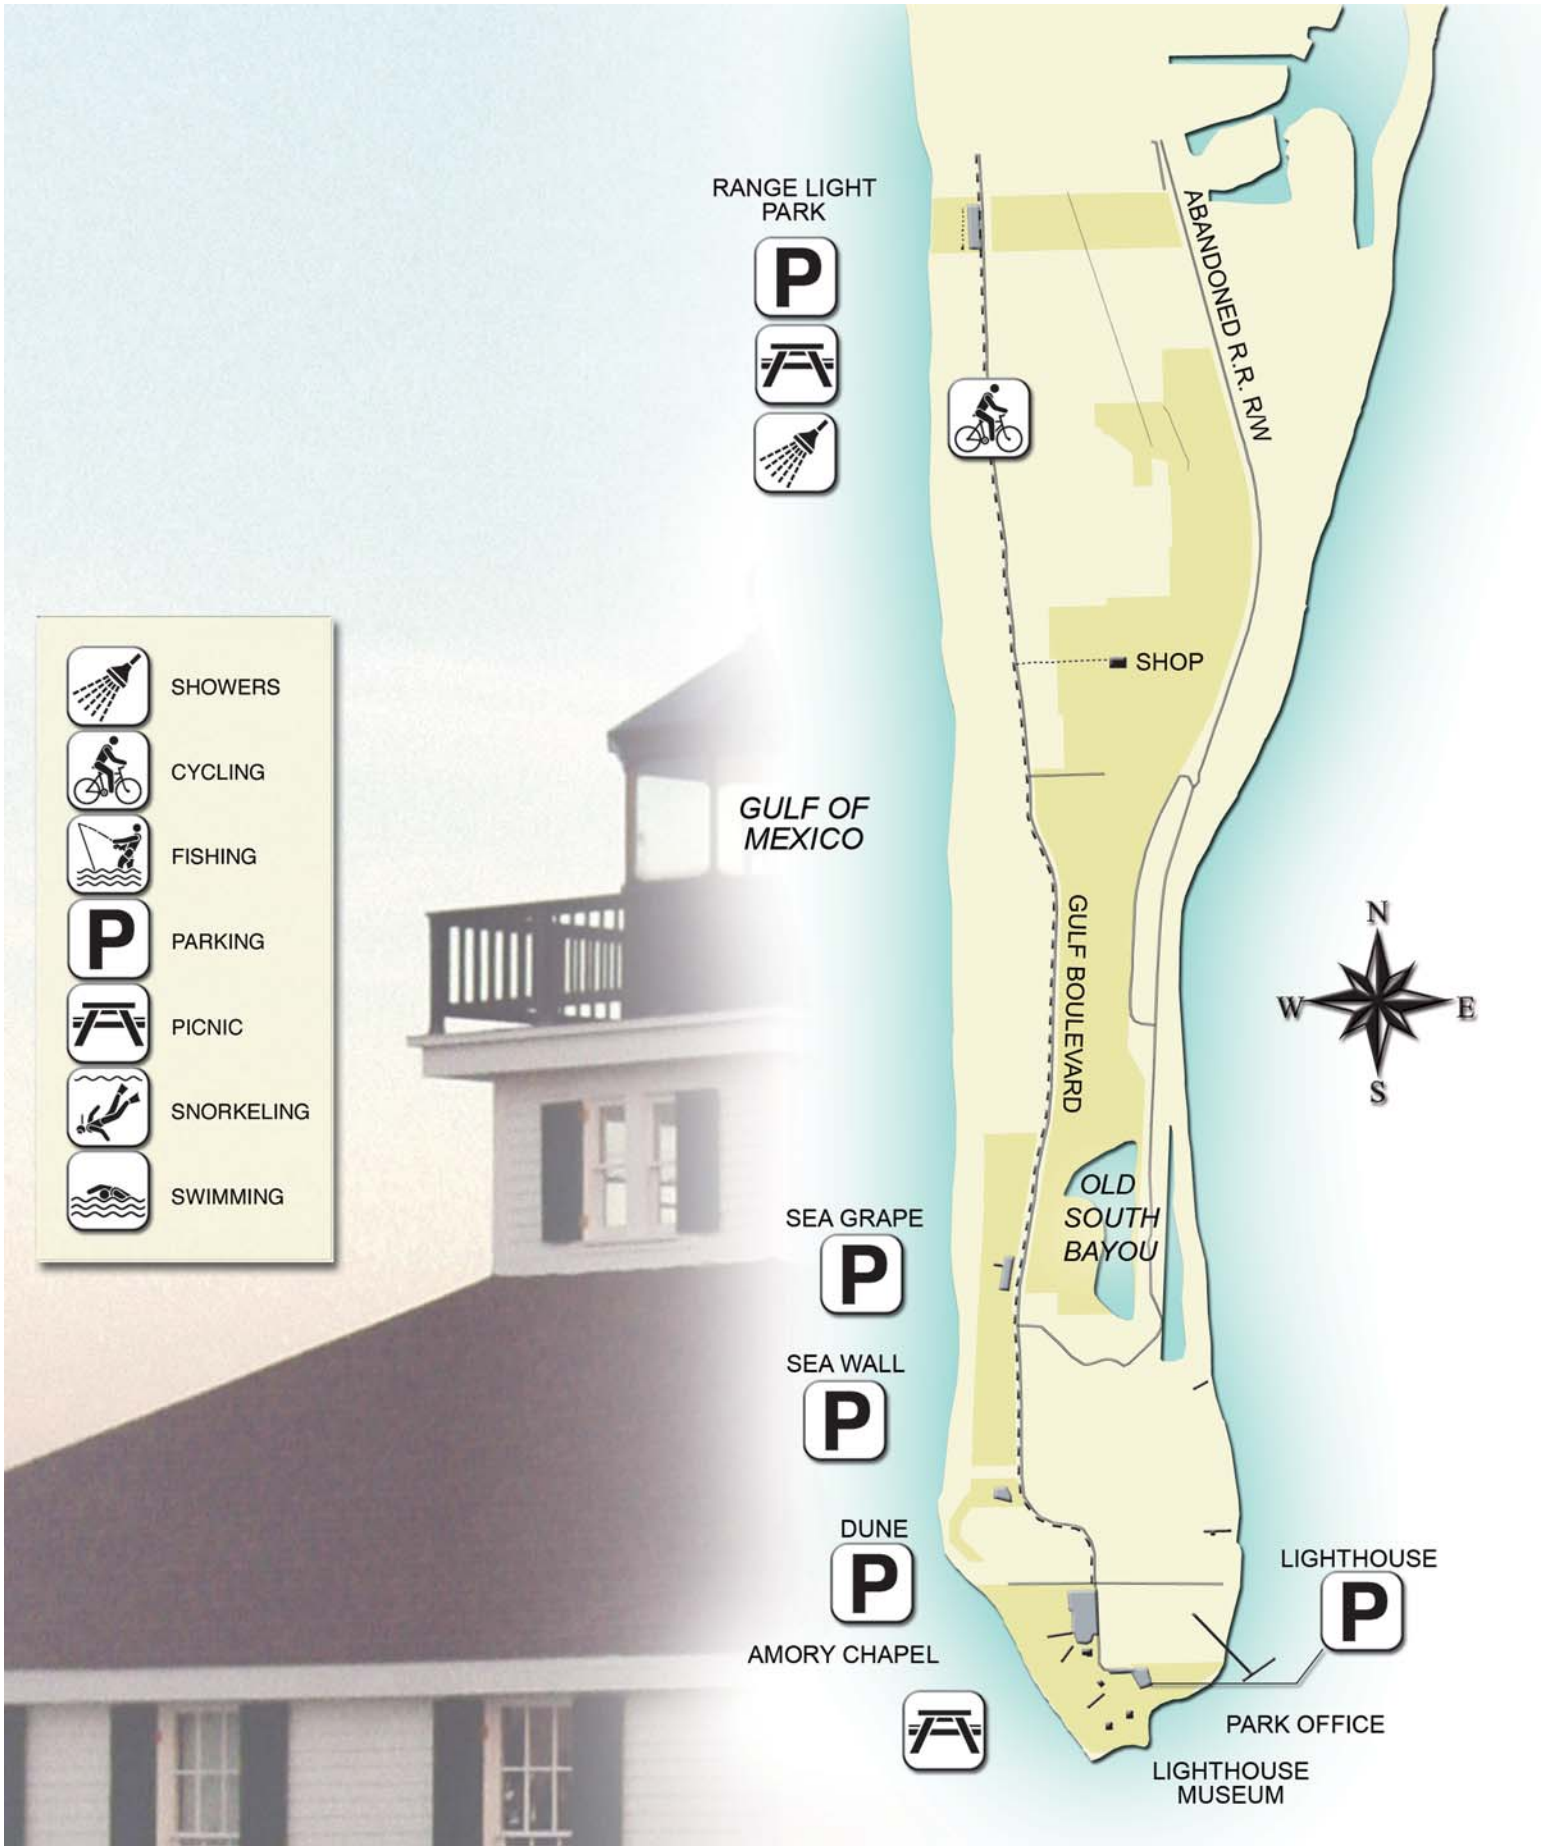

-  SHOWERS
-  CYCLING
-  FISHING
-  PARKING
-  PICNIC
-  SNORKELING
-  SWIMMING

RANGE LIGHT
PARK

ABANDONED R.R. R.M.

SHOP

GULF OF
MEXICO

GULF BOULEVARD

OLD
SOUTH
BAYOU

SEA GRAPE

SEA WALL

DUNE

AMORY CHAPEL

LIGHTHOUSE

PARK OFFICE

LIGHTHOUSE
MUSEUM