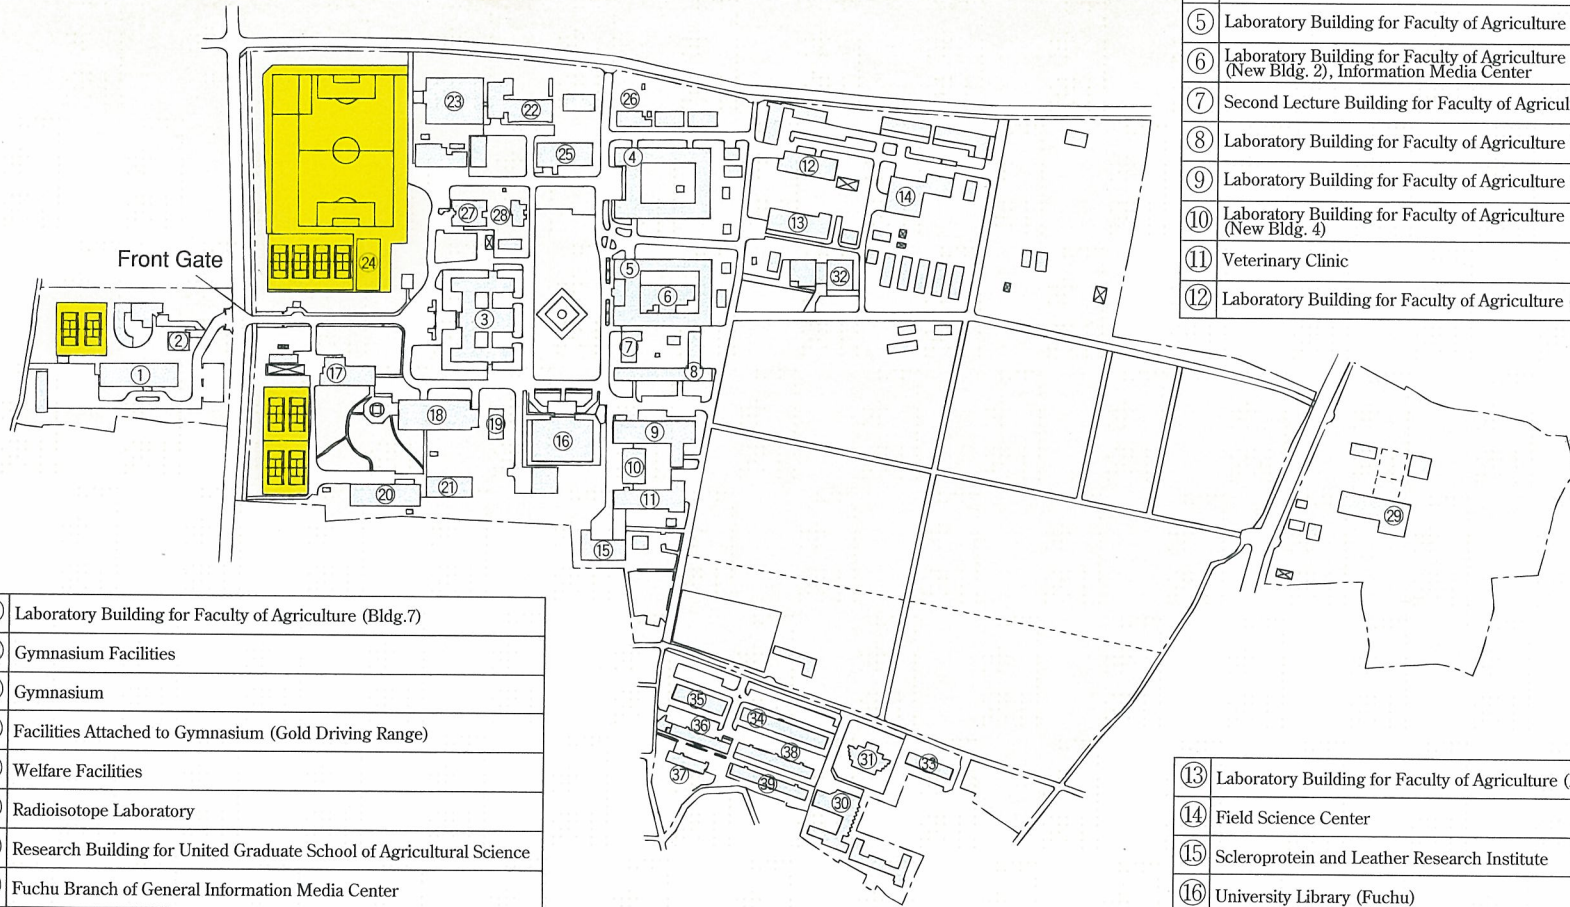

Fuchu Campus (Harumi-cho and Saiwai-cho, Fuchu-shi)

①	Administration Main Building
②	Health Service Center
③	Offices for the Faculty of Agriculture
④	Laboratory Building for Faculty of Agriculture (Bldg.1)
⑤	Laboratory Building for Faculty of Agriculture (Bldg.2)
⑥	Laboratory Building for Faculty of Agriculture (New Bldg. 2), Information Media Center
⑦	Second Lecture Building for Faculty of Agriculture
⑧	Laboratory Building for Faculty of Agriculture (Bldg.3)
⑨	Laboratory Building for Faculty of Agriculture (Bldg.4)
⑩	Laboratory Building for Faculty of Agriculture (New Bldg. 4)
⑪	Veterinary Clinic
⑫	Laboratory Building for Faculty of Agriculture (Bldg.5)

⑮	Laboratory Building for Faculty of Agriculture (Bldg.7)
⑯	Gymnasium Facilities
⑰	Gymnasium
⑱	Facilities Attached to Gymnasium (Gold Driving Range)
⑲	Welfare Facilities
⑳	Radioisotope Laboratory
㉑	Research Building for United Graduate School of Agricultural Science
㉒	Fuchu Branch of General Information Media Center
㉓	Cowshed
㉔	Fuchu International House
㉕	Kaede Dormitory (women's dormitory)
㉖	Gene Research Center

㉗	Staff Housing
㉘	〃
㉙	〃
㉚	〃

㉛	Staff Housing
㉜	〃
㉝	〃

⑬	Laboratory Building for Faculty of Agriculture (Bldg.6)
⑭	Field Science Center
⑮	Scleroprotein and Leather Research Institute
⑯	University Library (Fuchu)
⑰	Student Affairs Office
⑱	First Lecture Building for Faculty of Agriculture
⑲	Language Studies Building
⑳	Laboratory Building for Faculty of Agriculture (Bldg.8)