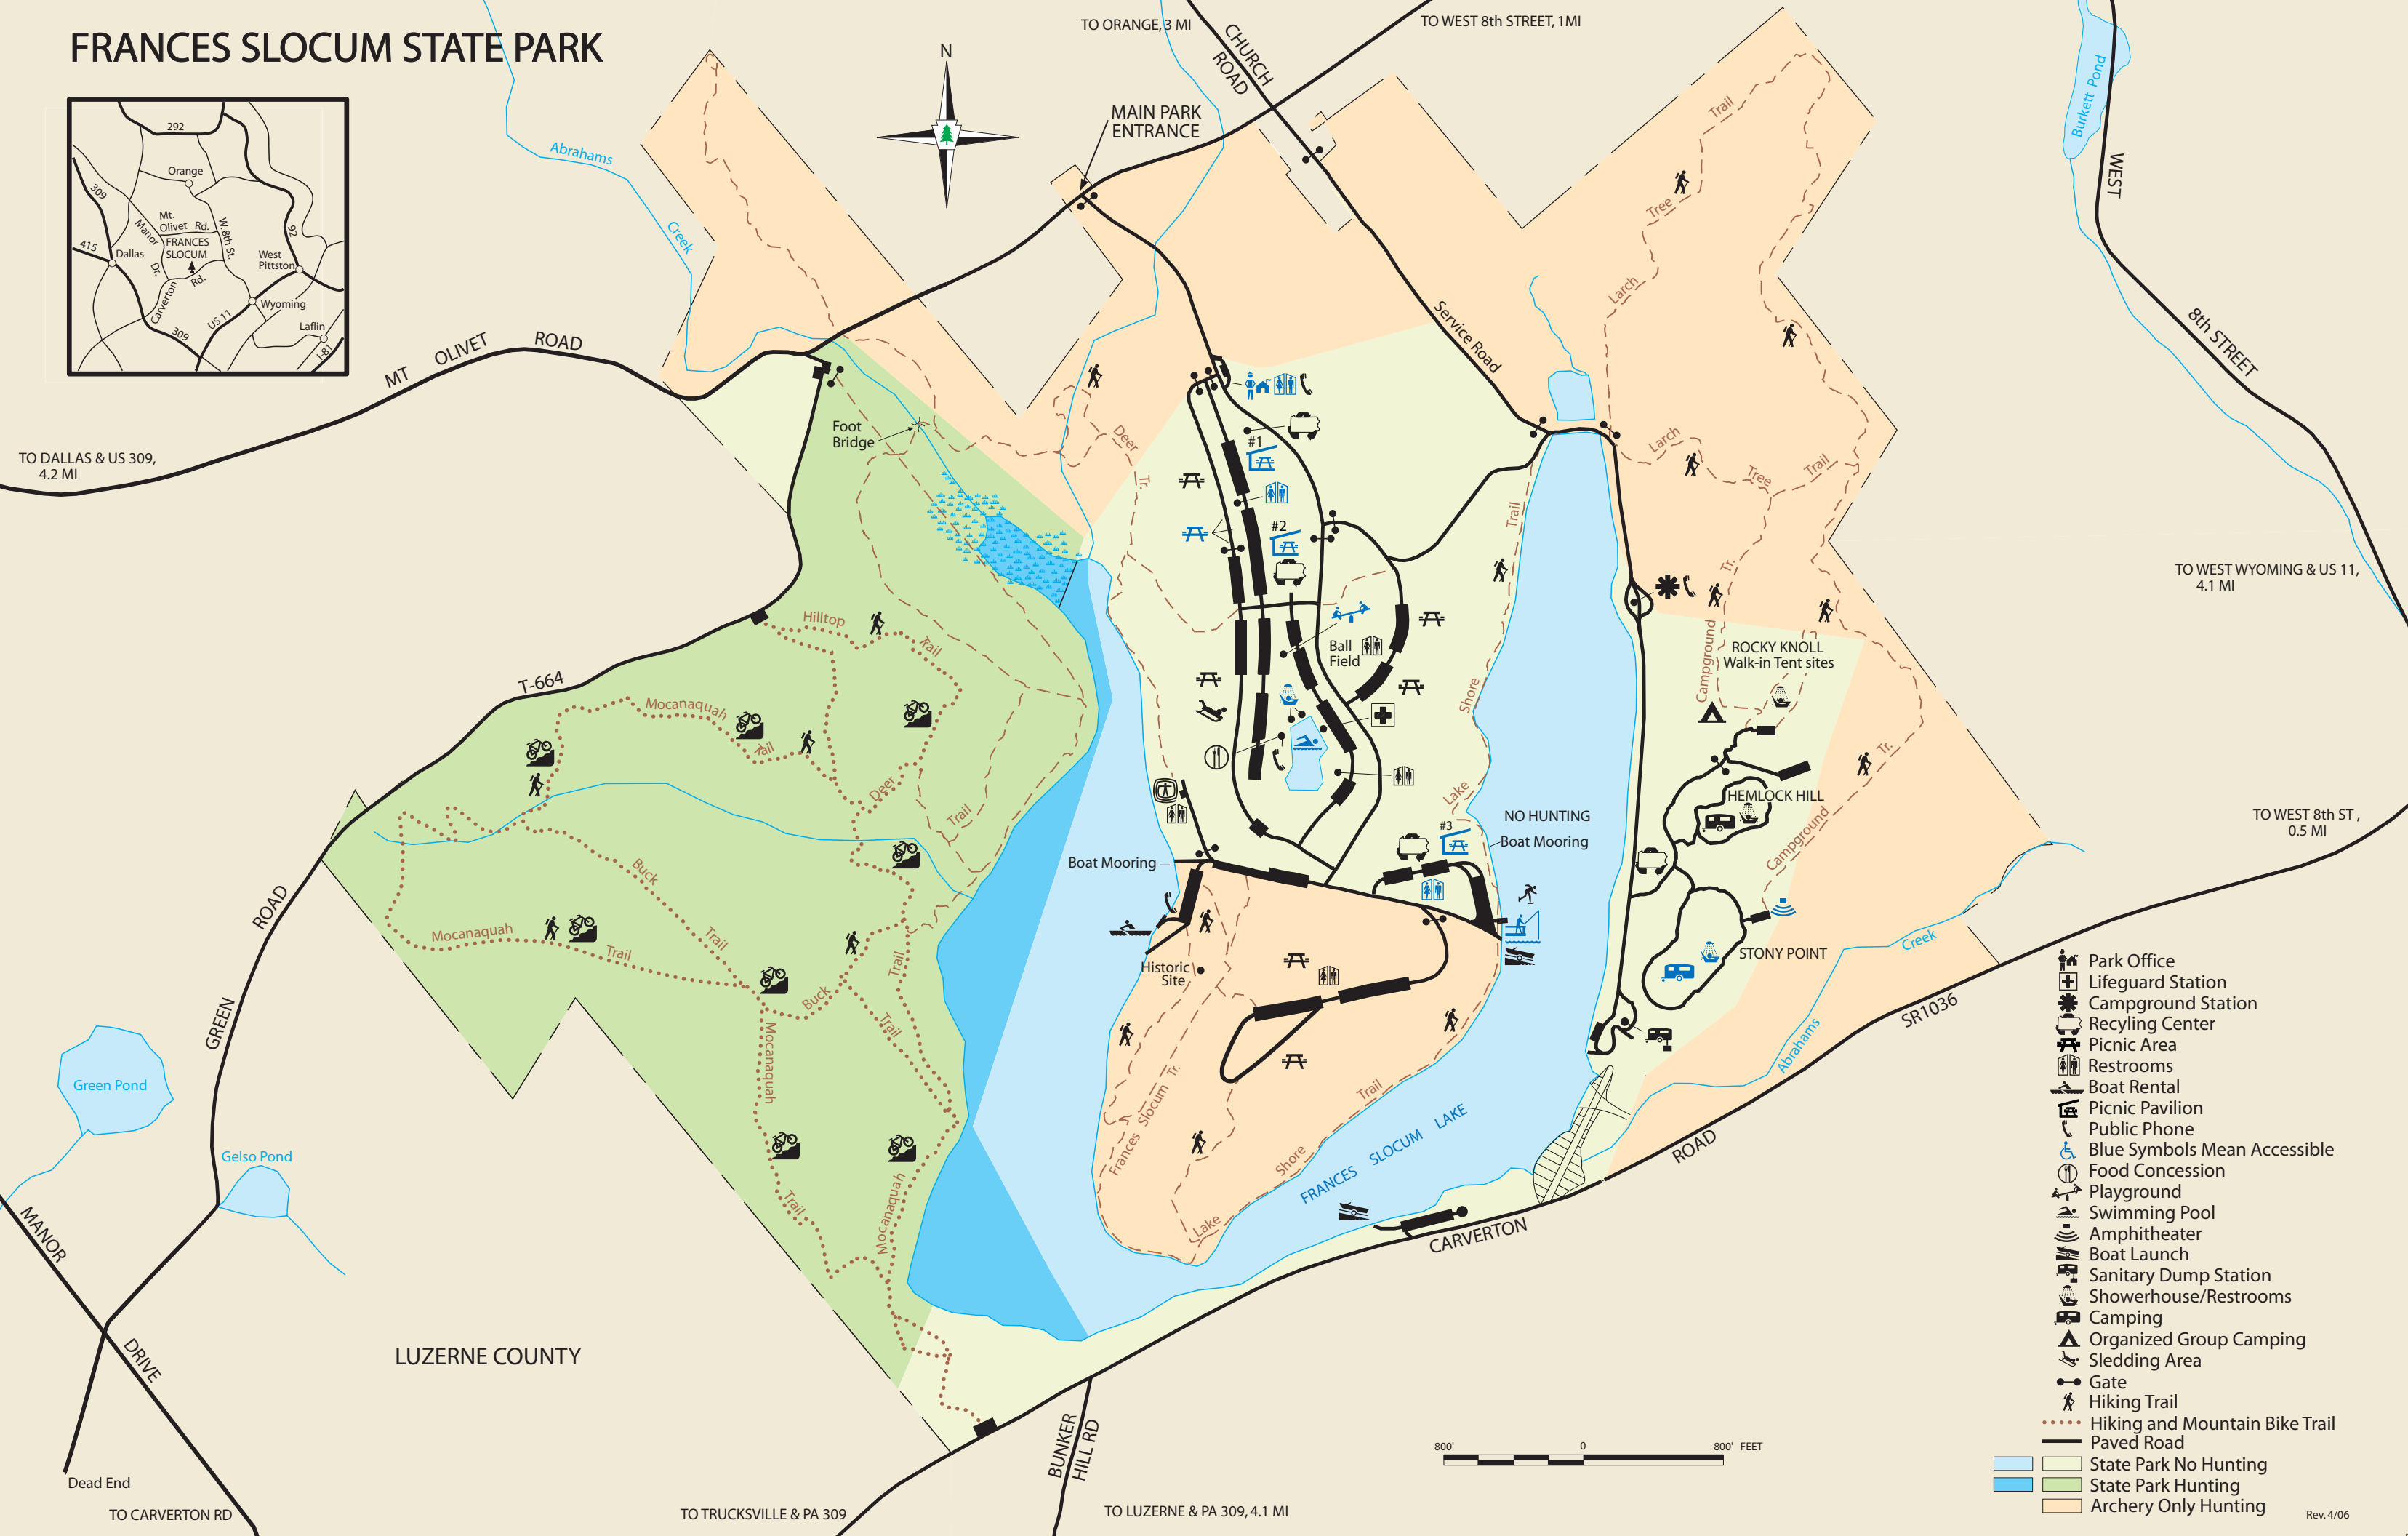

FRANCES SLOCUM STATE PARK

- Park Office
- Lifeguard Station
- Campground Station
- Recycling Center
- Picnic Area
- Restrooms
- Boat Rental
- Picnic Pavilion
- Public Phone
- Blue Symbols Mean Accessible
- Food Concession
- Playground
- Swimming Pool
- Amphitheater
- Boat Launch
- Sanitary Dump Station
- Showerhouse/Restrooms
- Camping
- Organized Group Camping
- Sledding Area
- Gate
- Hiking Trail
- Hiking and Mountain Bike Trail
- Paved Road
- State Park No Hunting
- State Park Hunting
- Archery Only Hunting