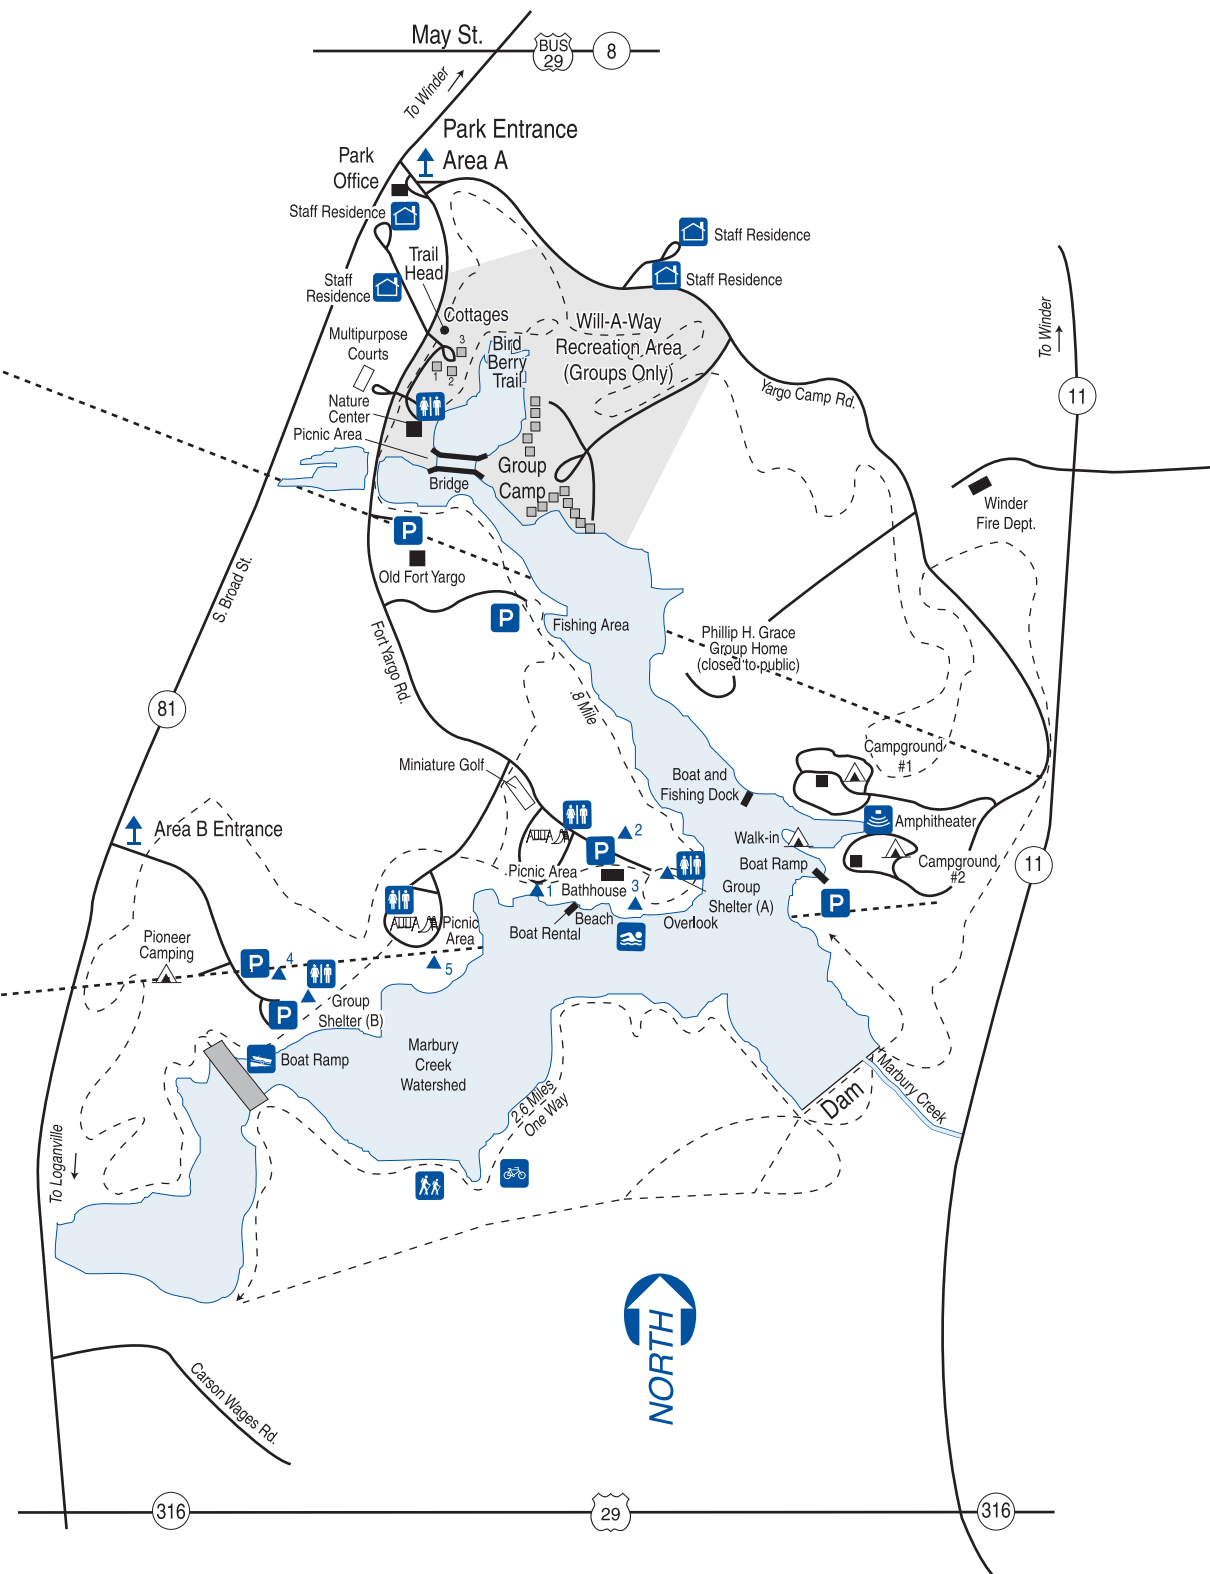

2 Miles To Park Office

Legend

- Restrooms
- Showers
- Trash
- Handicap Accessible
- Dump Station
- Amphitheater
- Boat Launch
- Parking
- Hiking
- Cottage
- Picnic Shelter
- Camping
- Grey Water Dump
- Trail