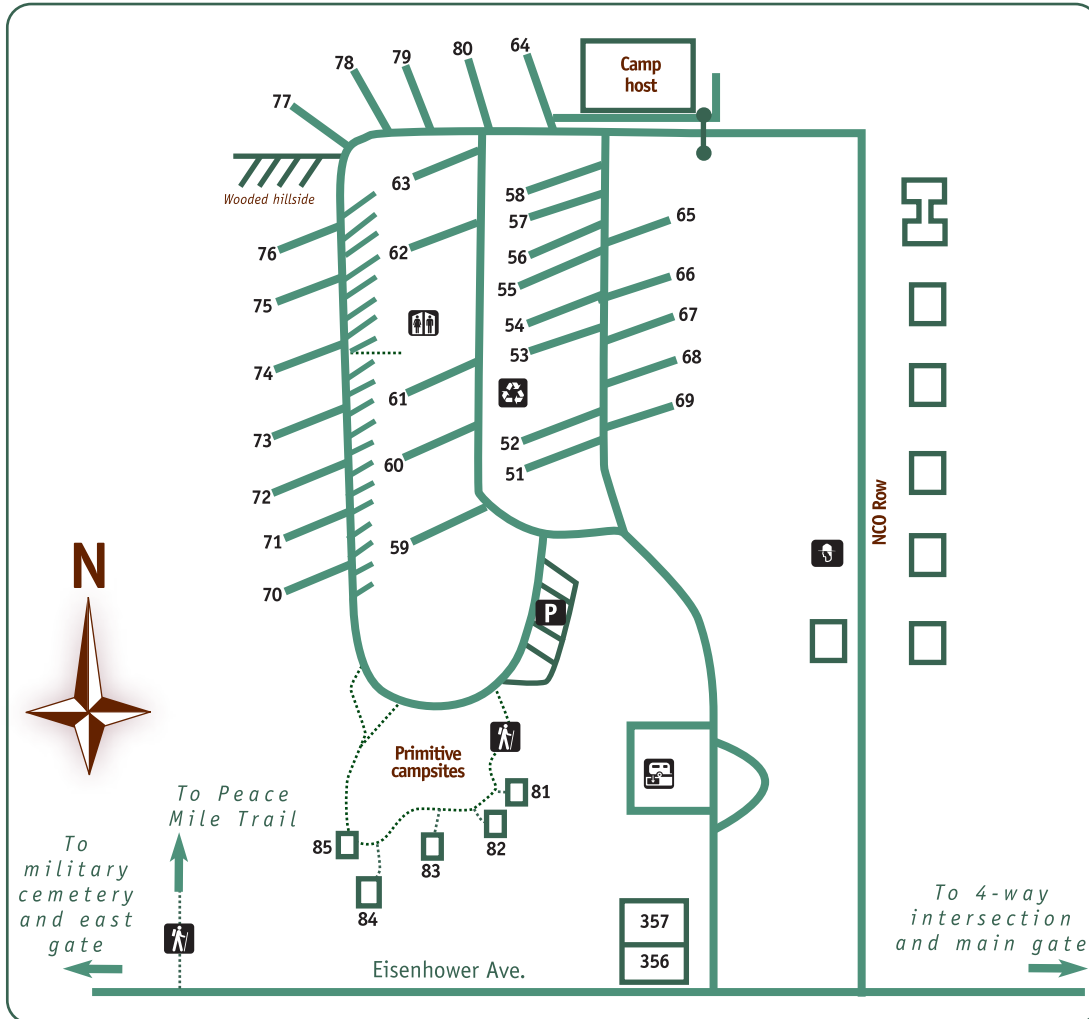

Fort Worden Campgrounds

- Hiking
- Restroom
- Trailer dump
- Parking
- Recycle bin
- Kitchen shelter
- Ranger residence
- Gate
- Trail
- Slope/hillside

Upper Campground
Water and electric available at each campsite.

Beach Campground
Water, electric and sewer at each campsite.

Upper Forest Campground

Beach Campground