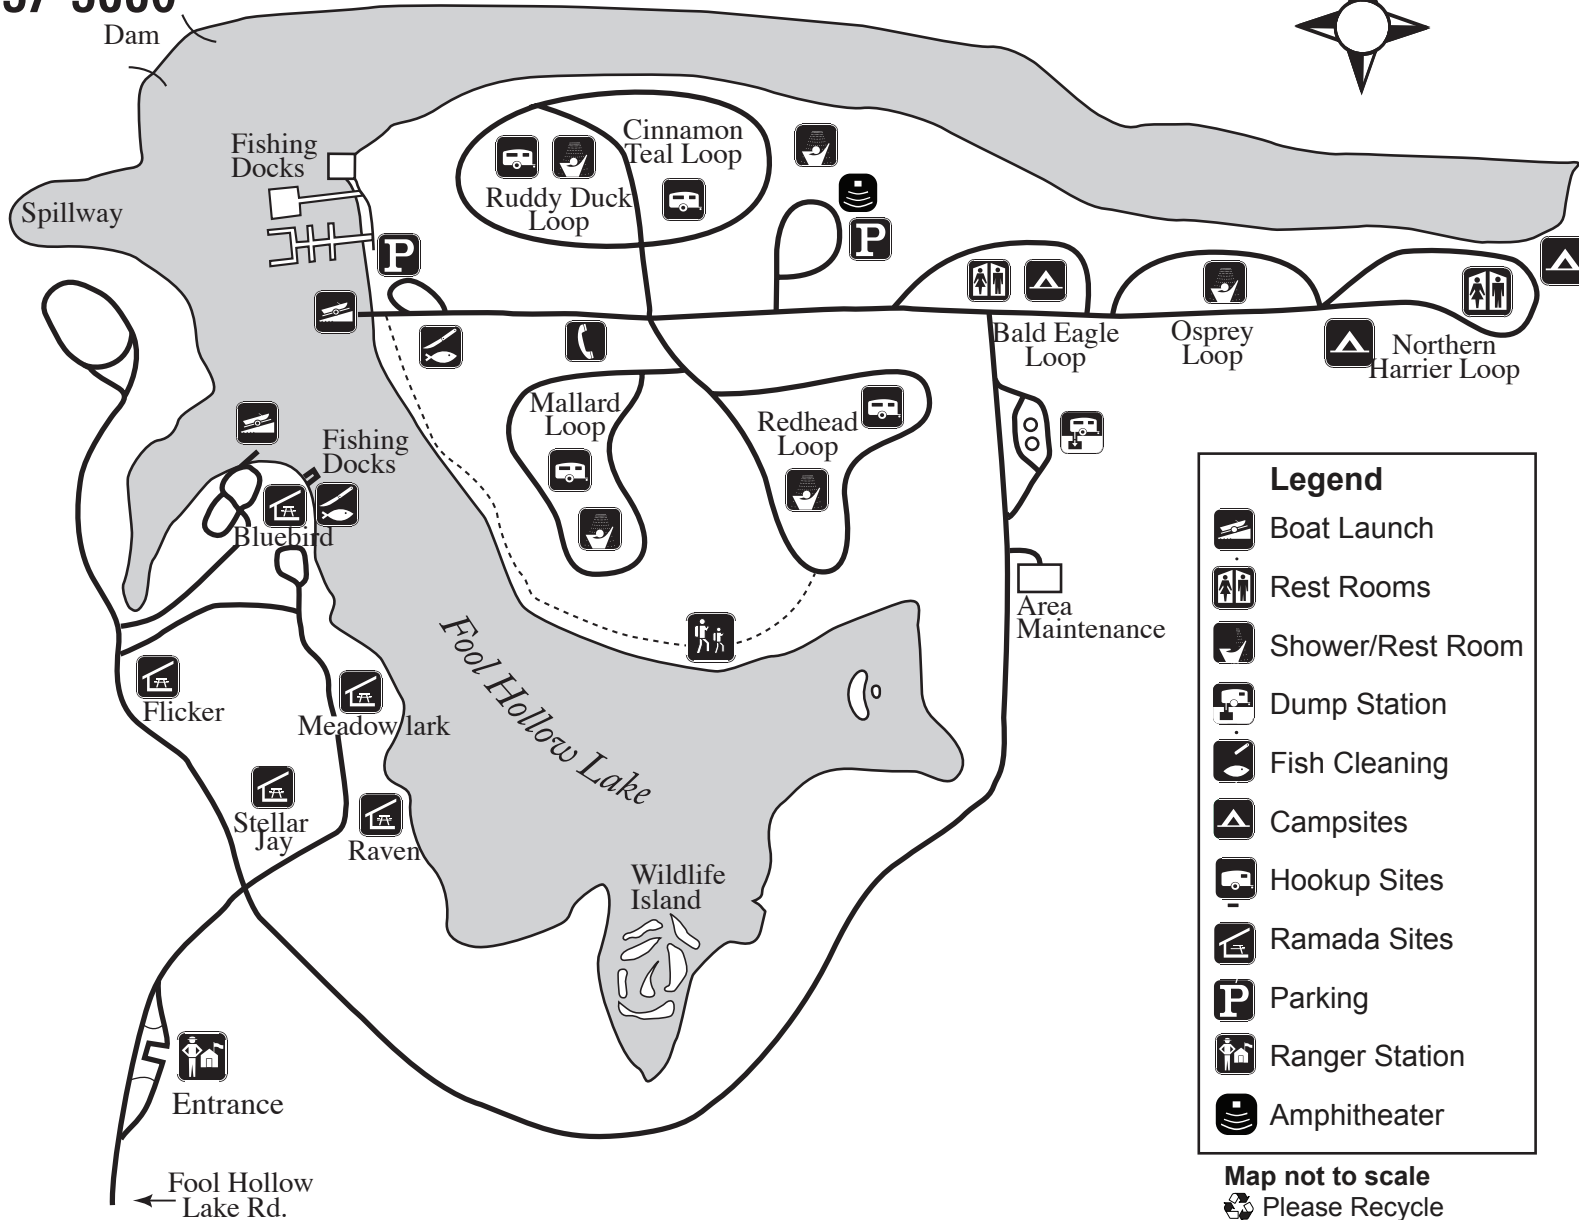

Fool Hollow Lake Recreation Area

1500 N. Fool Hollow Lake
 Show Low, AZ 85901
 (928) 537-3680

Entrance gate closed
 between 10 pm and 5 am

Legend

- Boat Launch
- Rest Rooms
- Shower/Rest Room
- Dump Station
- Fish Cleaning
- Campsites
- Hookup Sites
- Ramada Sites
- Parking
- Ranger Station
- Amphitheater

Map not to scale
 Please Recycle