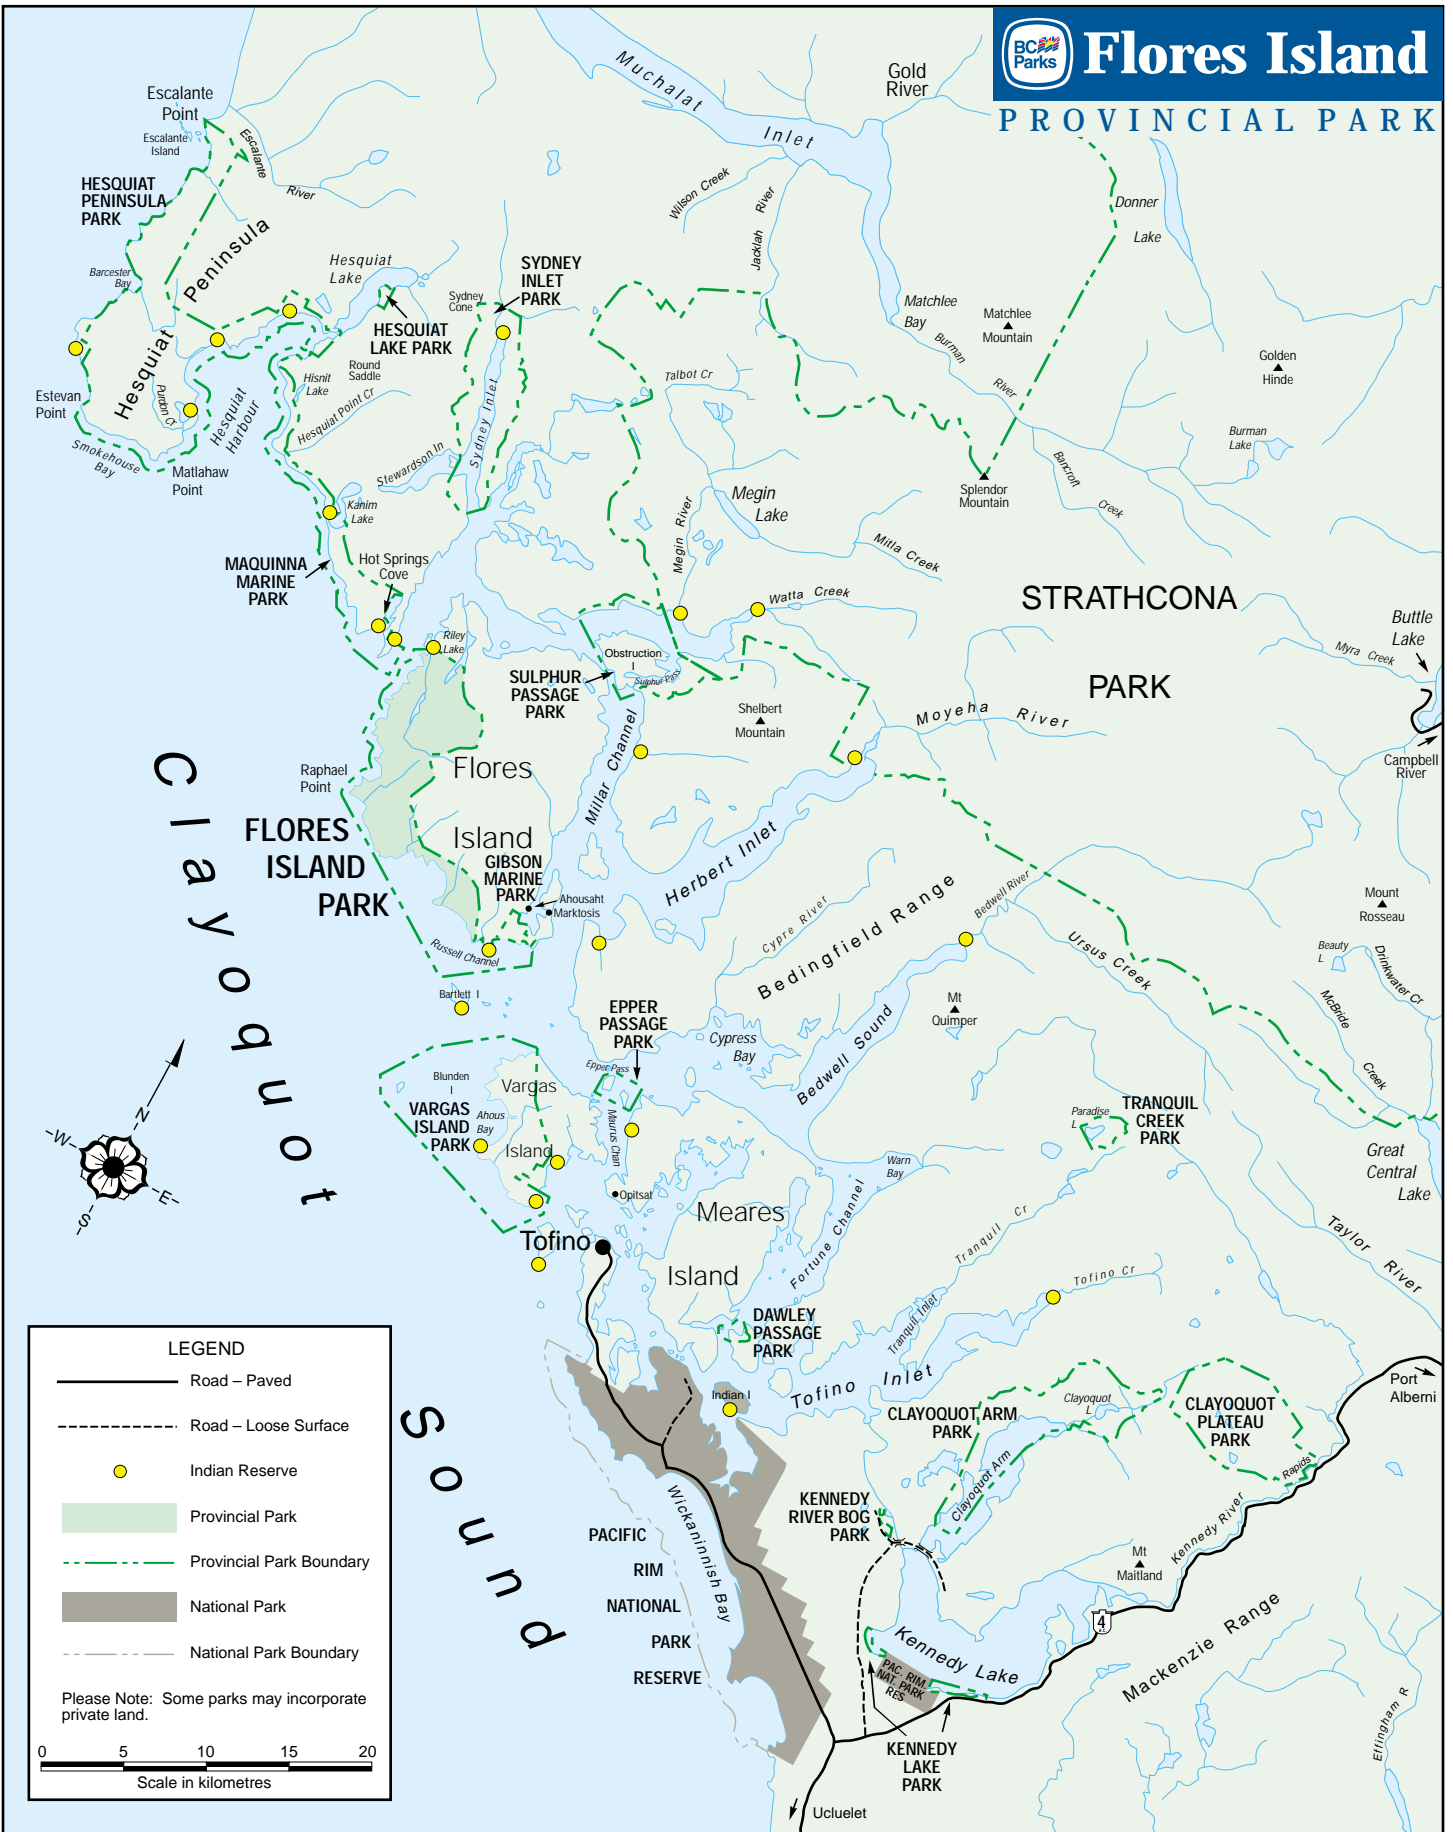

Flores Island

PROVINCIAL PARK

Clayoquot

Sound

LEGEND

- Road - Paved
- - - Road - Loose Surface
- Indian Reserve
- Provincial Park
- · - · - Provincial Park Boundary
- National Park
- · - · - National Park Boundary

Please Note: Some parks may incorporate private land.

0 5 10 15 20
Scale in kilometres