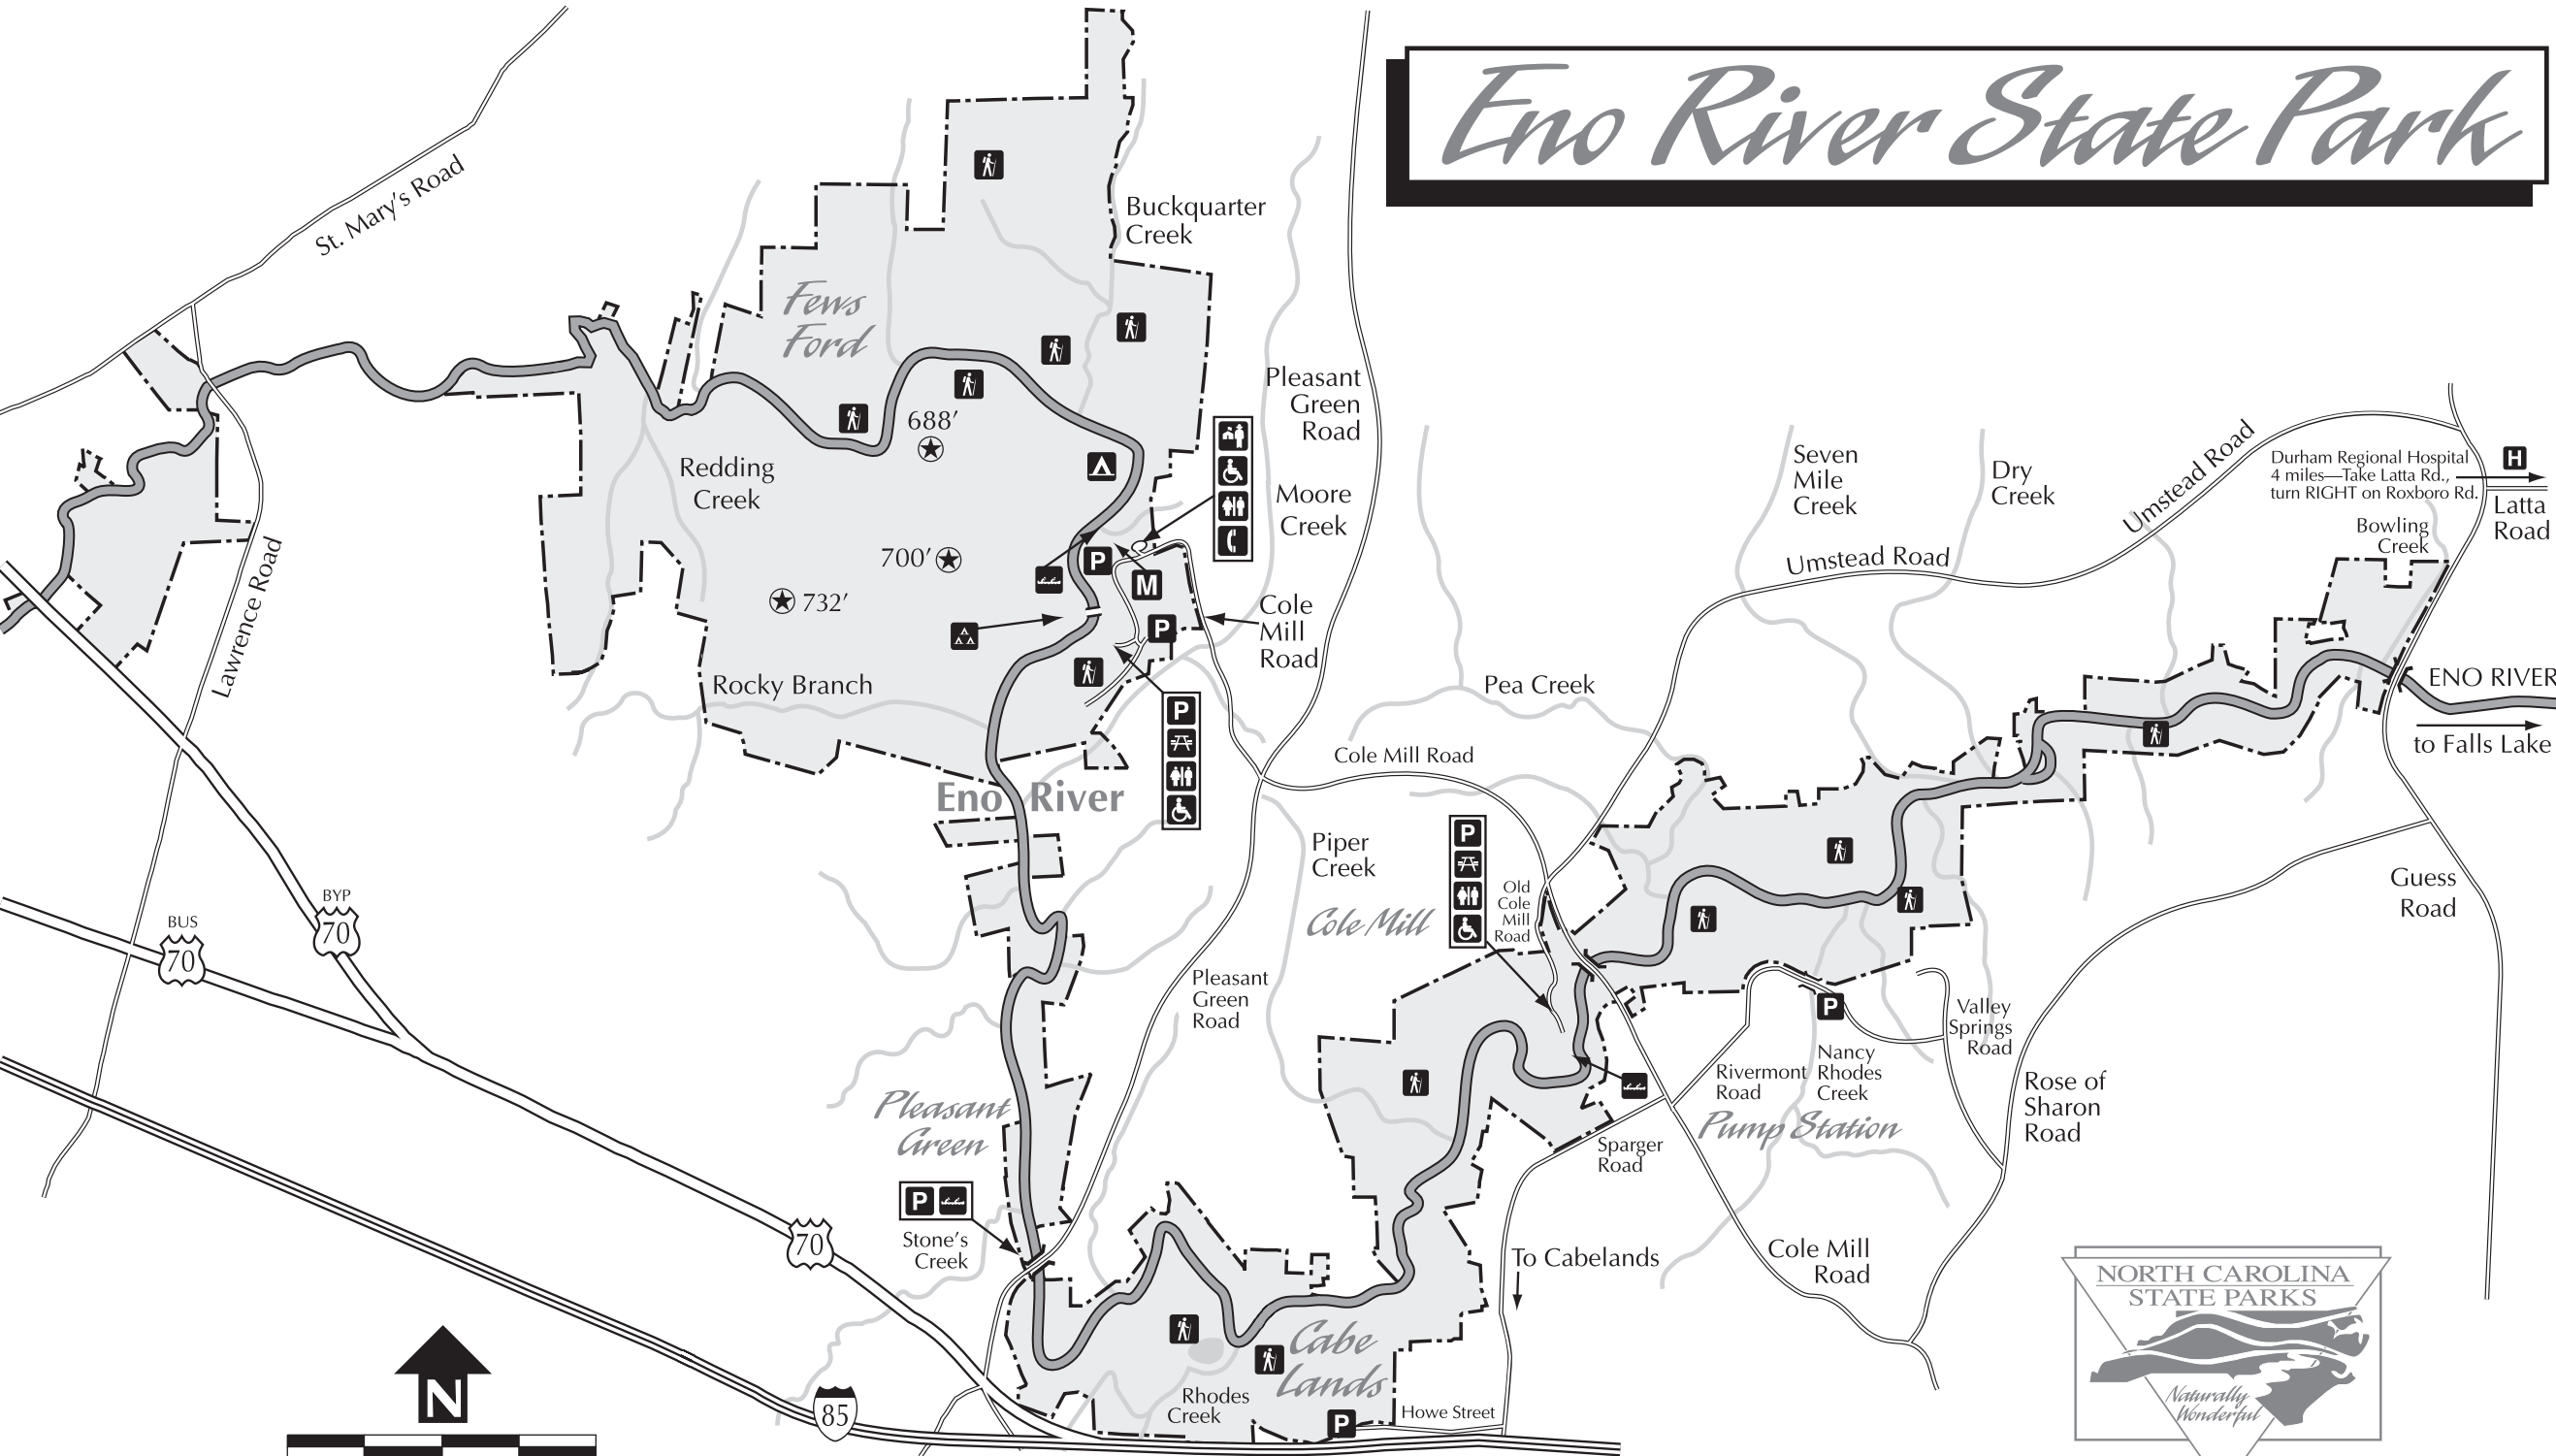

Eno River State Park

Legend						
Accessible	Canoe Access	Hiking Trail	Park Office	Primitive Camping	Road-Multilane	Road-Paved
Boundary	Foot Bridge	Hospital—Durham Regional EMERGENCY—DIAL 911	Picnic Area	Public Telephone	Water Features	
Bridge	Group Camping	Museum	Parking	Point of Interest		
				Restrooms		