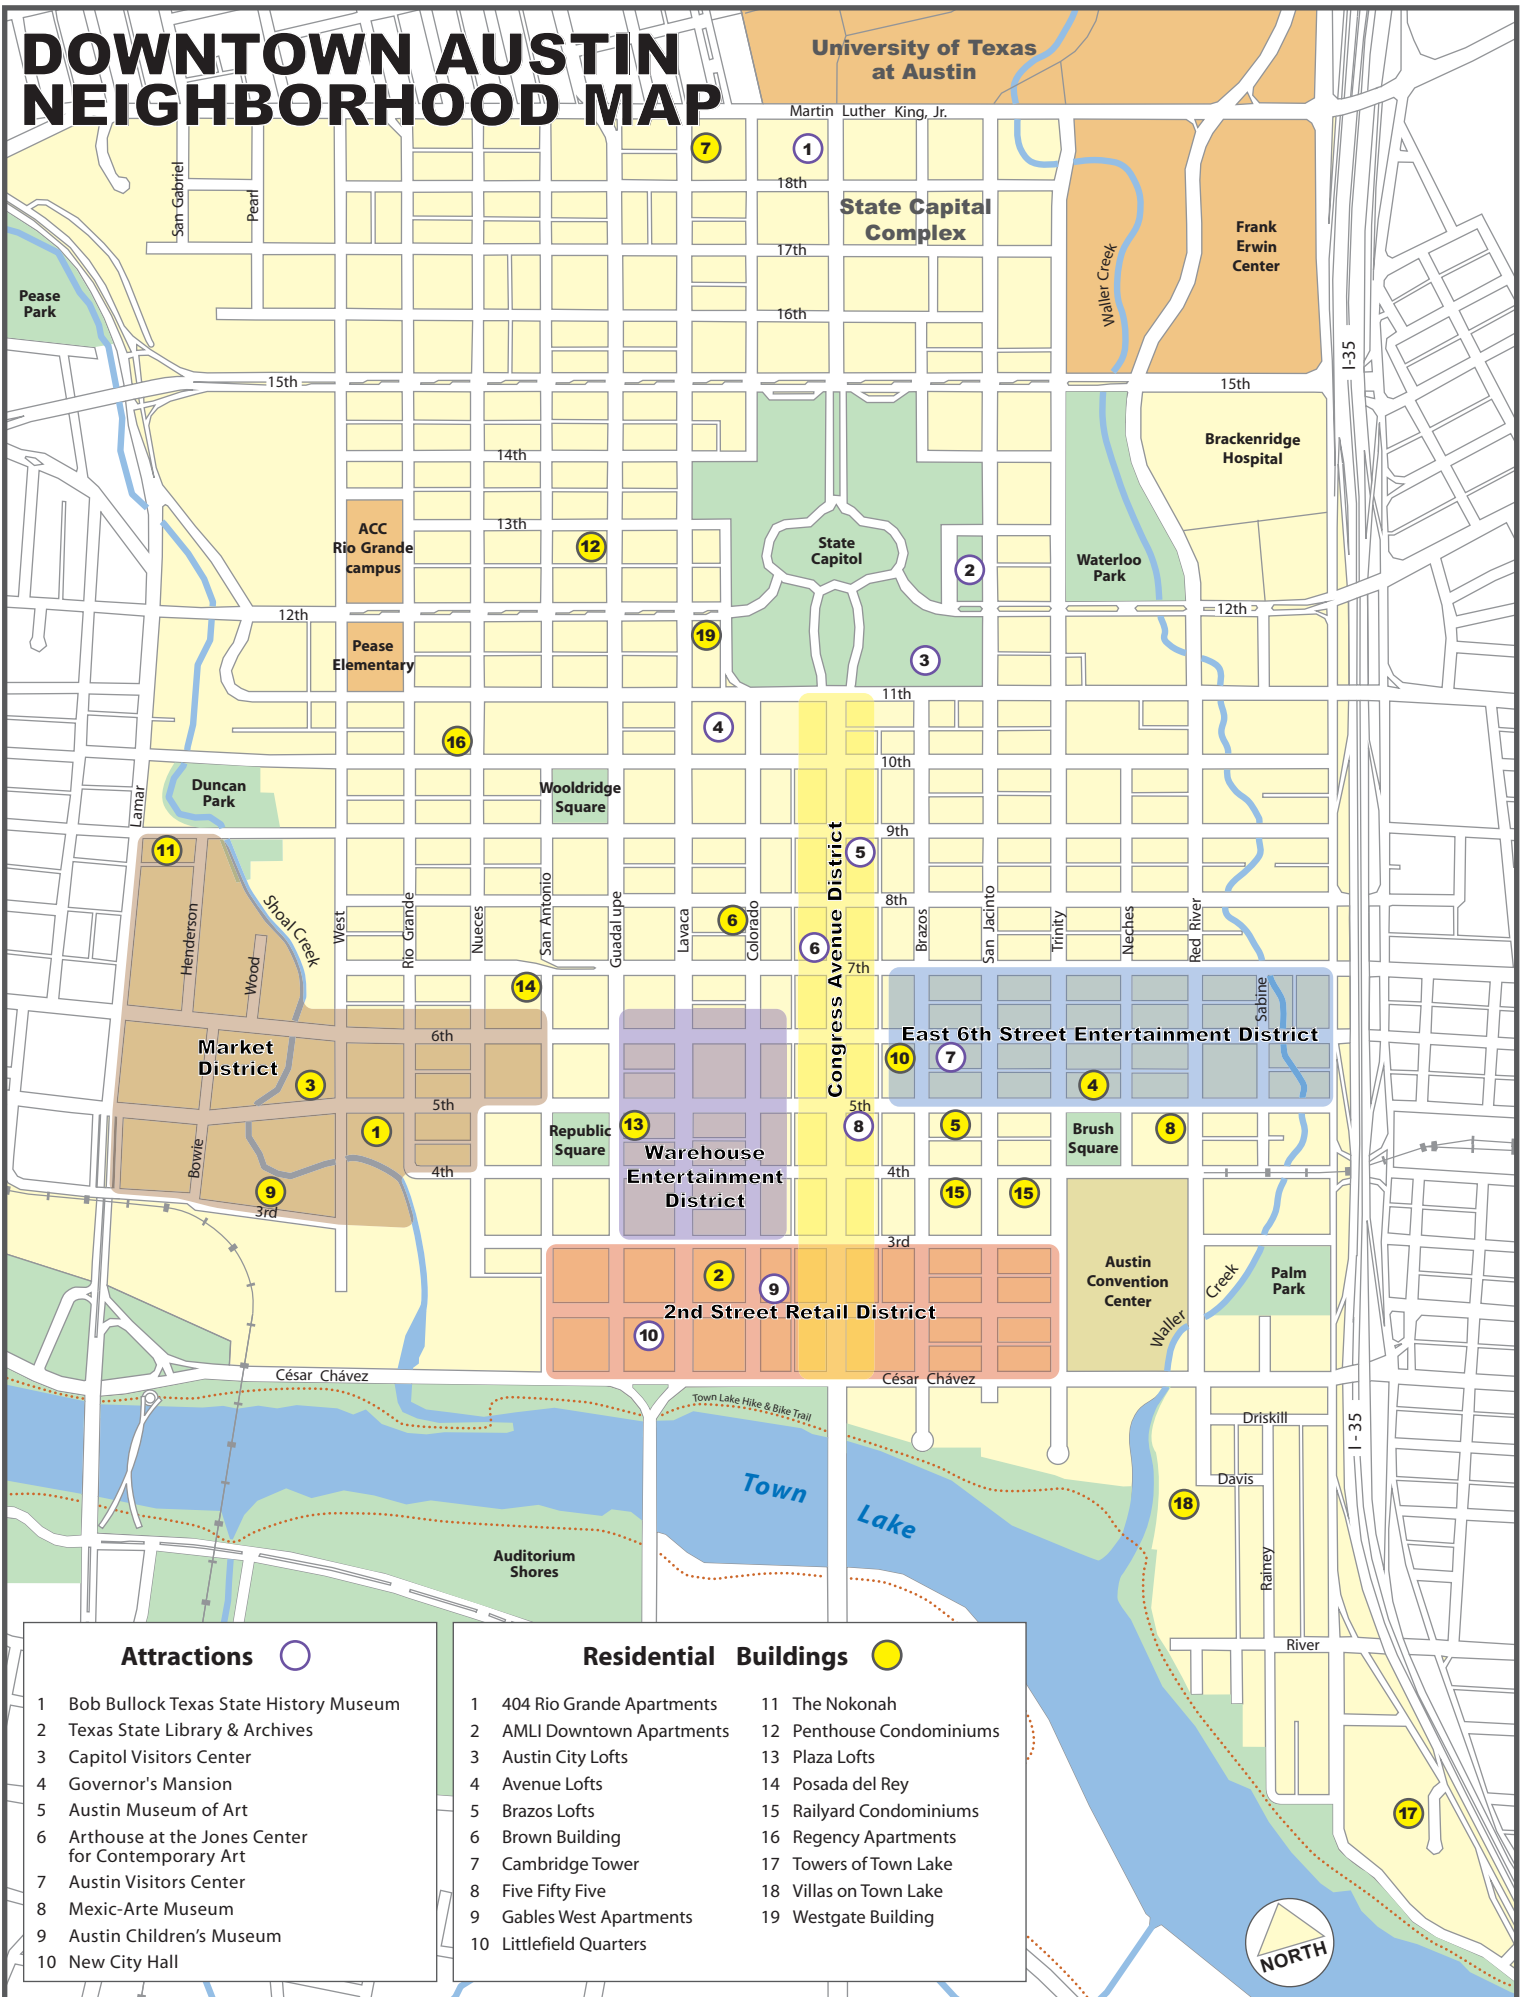

# DOWNTOWN AUSTIN NEIGHBORHOOD MAP

## Attractions

- 1 Bob Bullock Texas State History Museum
- 2 Texas State Library & Archives
- 3 Capitol Visitors Center
- 4 Governor's Mansion
- 5 Austin Museum of Art
- 6 Arthouse at the Jones Center for Contemporary Art
- 7 Austin Visitors Center
- 8 Mexic-Arte Museum
- 9 Austin Children's Museum
- 10 New City Hall

## Residential Buildings

- 1 404 Rio Grande Apartments
- 2 AMLI Downtown Apartments
- 3 Austin City Lofts
- 4 Avenue Lofts
- 5 Brazos Lofts
- 6 Brown Building
- 7 Cambridge Tower
- 8 Five Fifty Five
- 9 Gables West Apartments
- 10 Littlefield Quarters
- 11 The Nokonah
- 12 Penthouse Condominiums
- 13 Plaza Lofts
- 14 Posada del Rey
- 15 Railyard Condominiums
- 16 Regency Apartments
- 17 Towers of Town Lake
- 18 Villas on Town Lake
- 19 Westgate Building