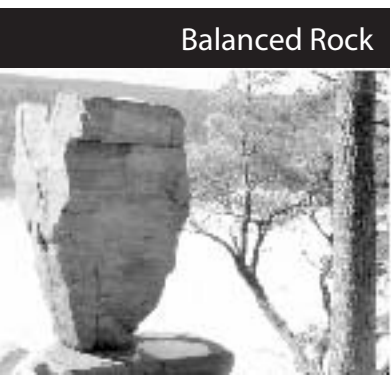

- \$ Self-Pay Station
- \* Nature Center
- 🚤 Boat Launch
- 🎪 Amphitheater

The Ice Age Trail showcases outstanding glacial features and breathtaking scenic views.

Please stay on marked trails and respect the rights of private landowners within the park boundaries.