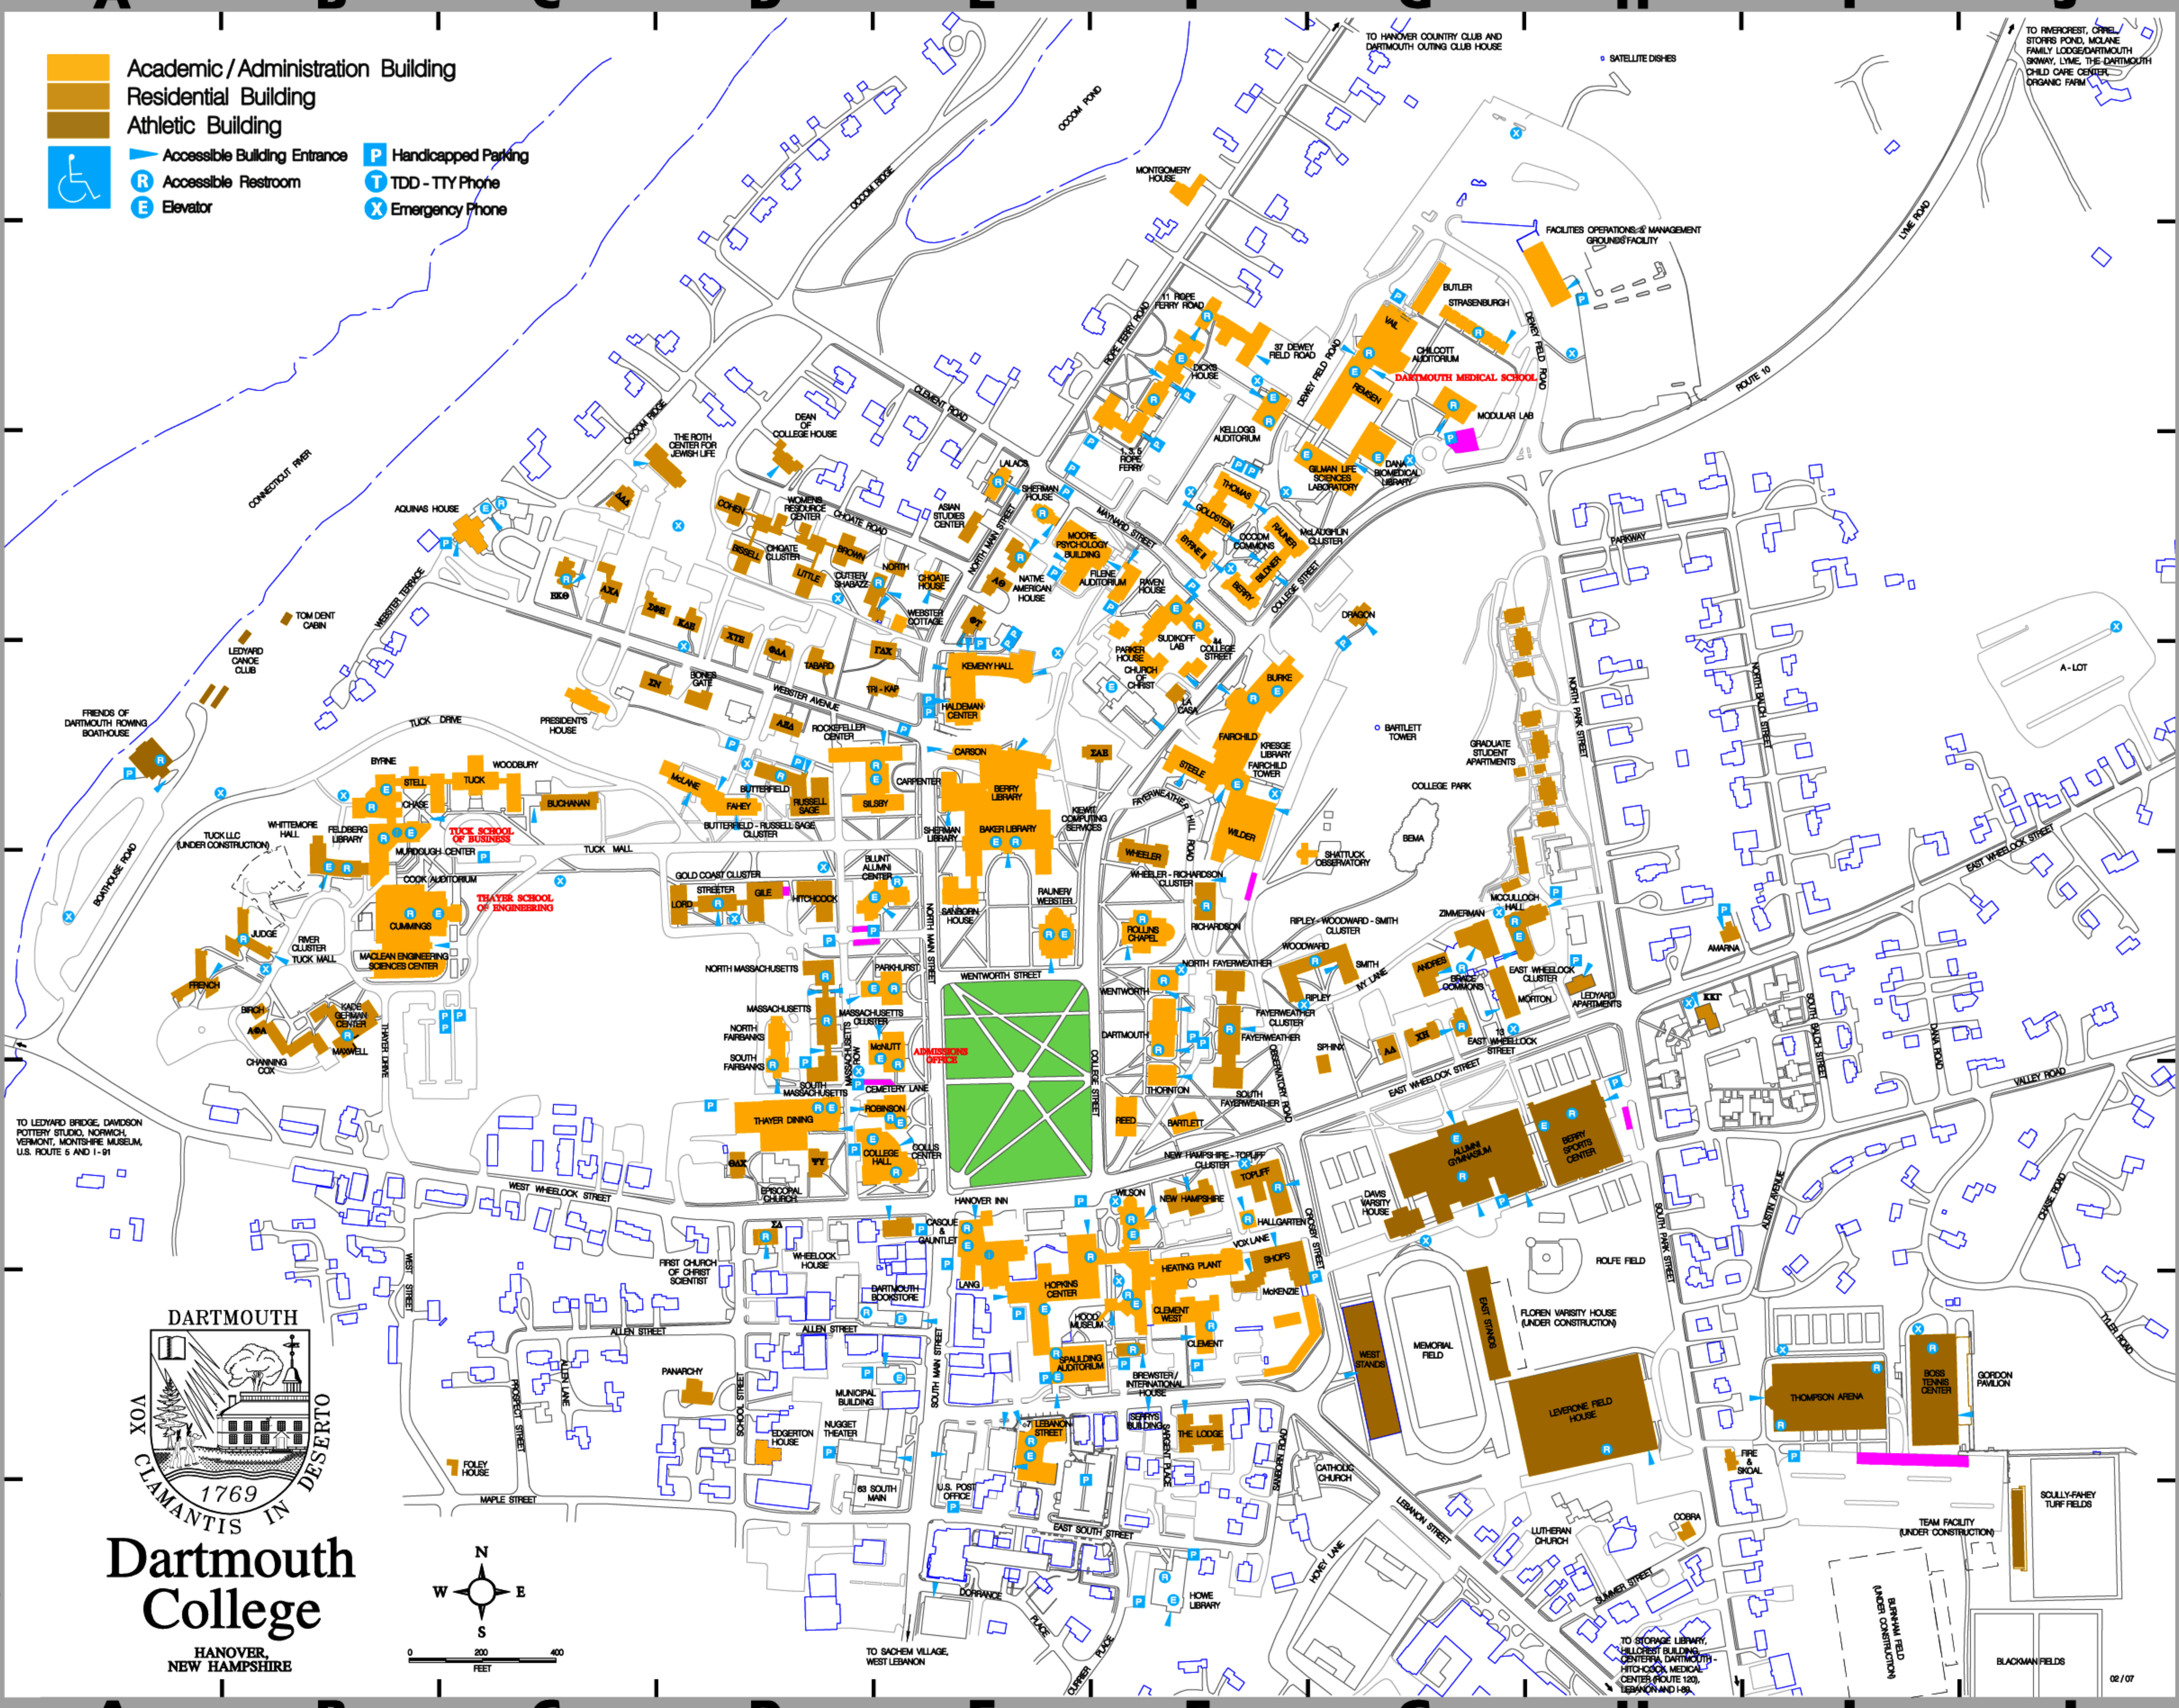

- Academic / Administration Building
- Residential Building
- Athletic Building
- Accessible Building Entrance
- Accessible Restroom
- Elevator
- Handicapped Parking
- TDD - TTY Phone
- Emergency Phone

**Dartmouth College**  
HANOVER, NEW HAMPSHIRE