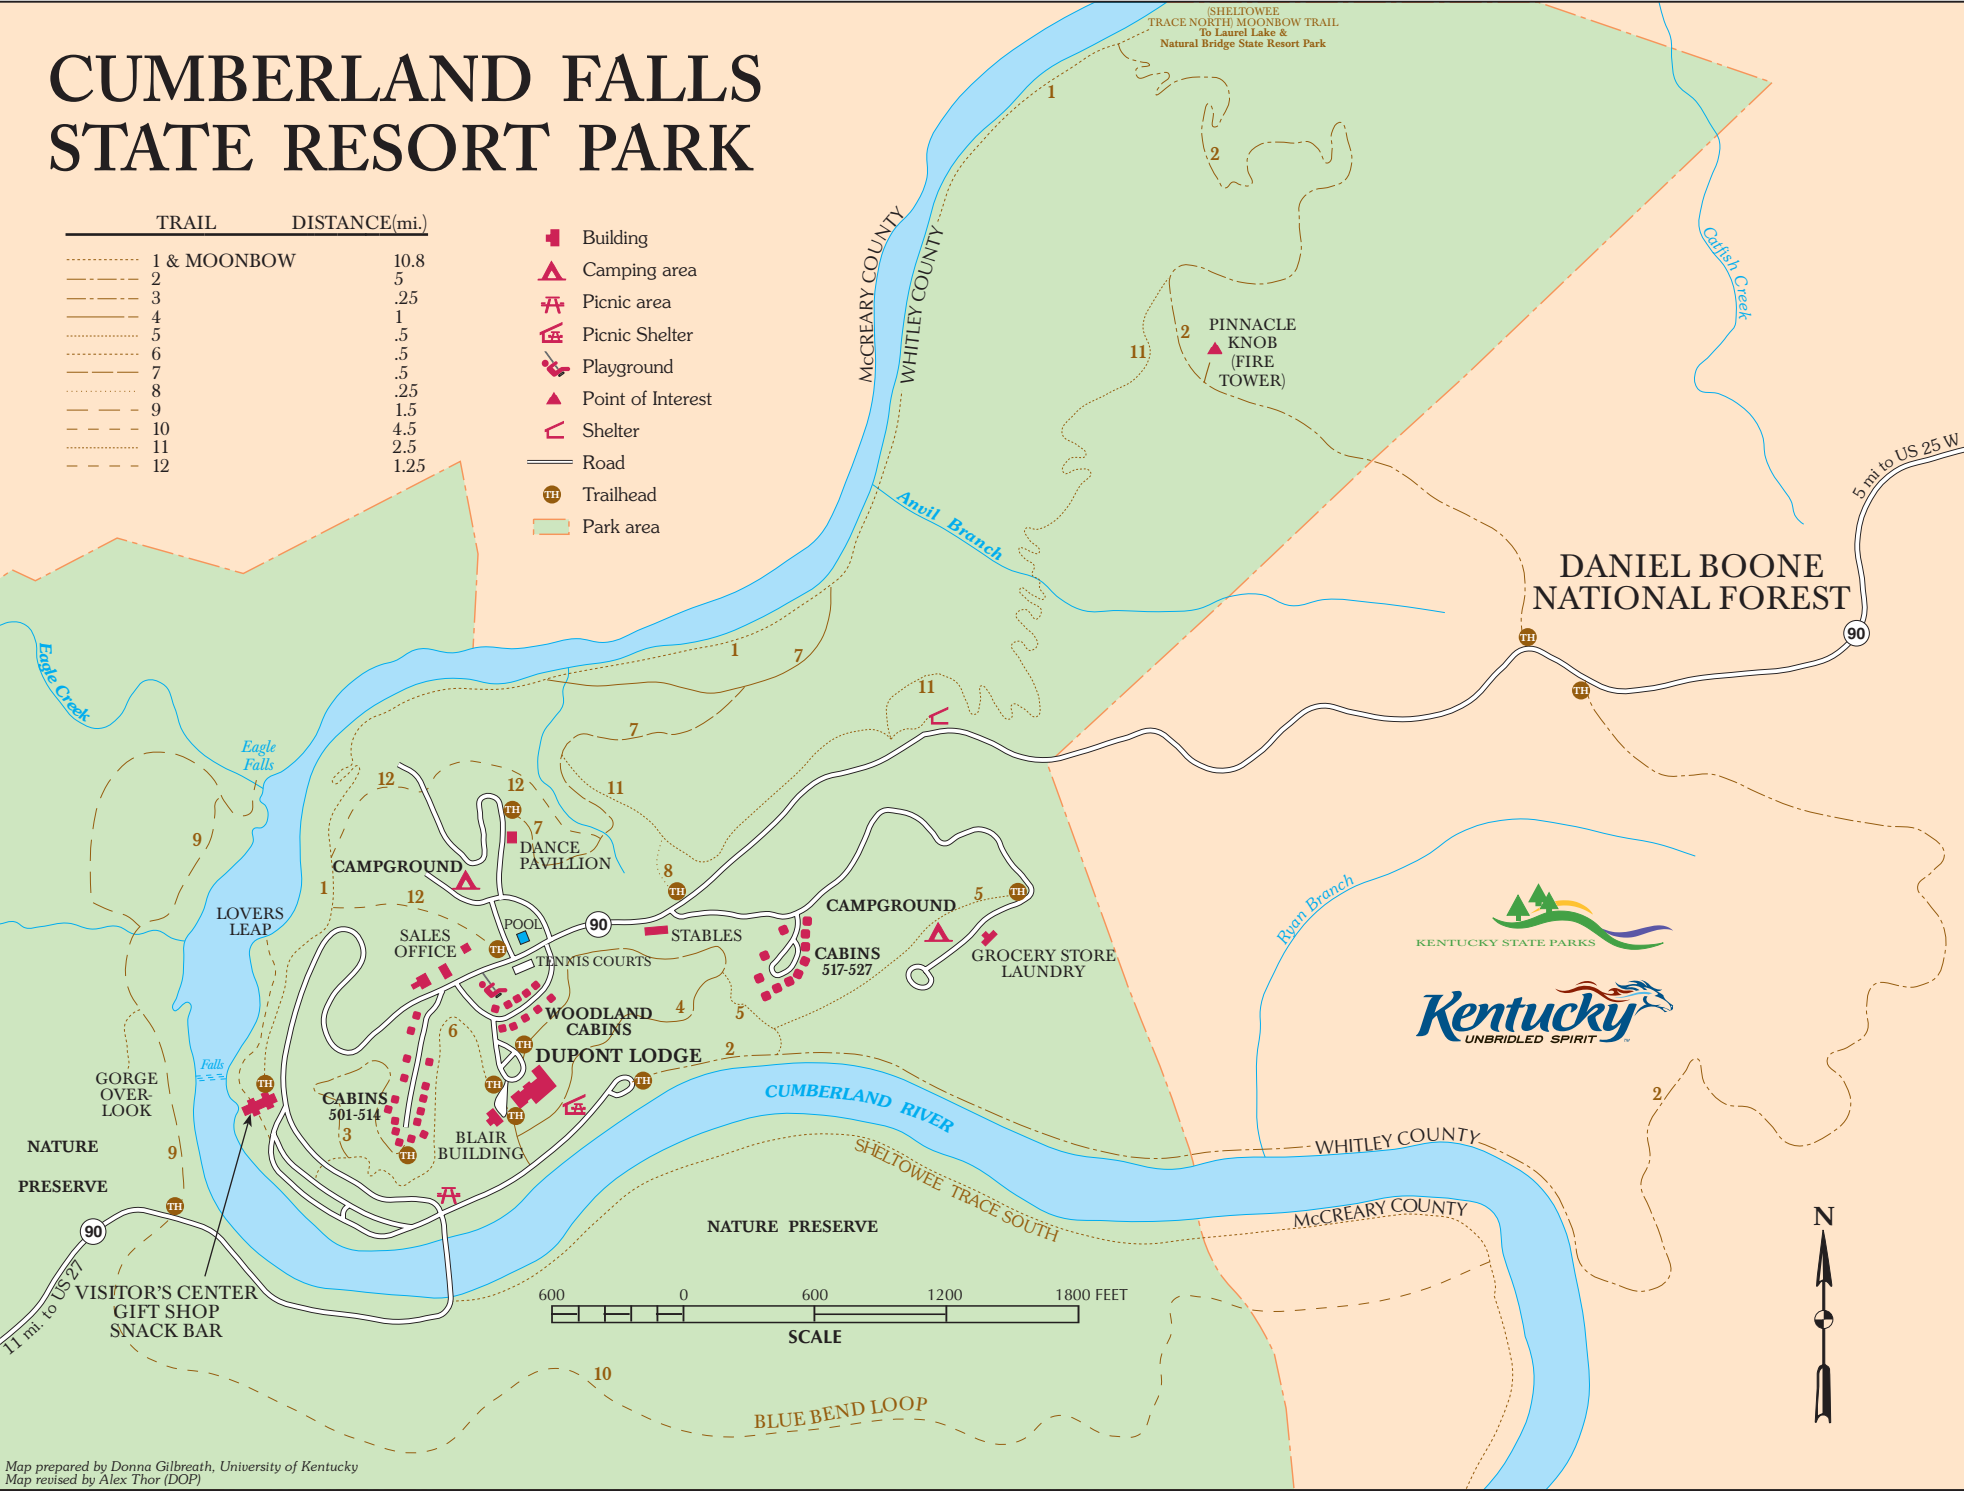

CUMBERLAND FALLS STATE RESORT PARK

TRAIL	DISTANCE(mi.)
1 & MOONBOW	10.8
2	5
3	.25
4	1
5	.5
6	.5
7	.5
8	.25
9	1.5
10	4.5
11	2.5
12	1.25

- Building
- Camping area
- Picnic area
- Picnic Shelter
- Playground
- Point of Interest
- Shelter
- Road
- Trailhead
- Park area

Map prepared by Donna Gilbreath, University of Kentucky
Map revised by Alex Thor (DOP)