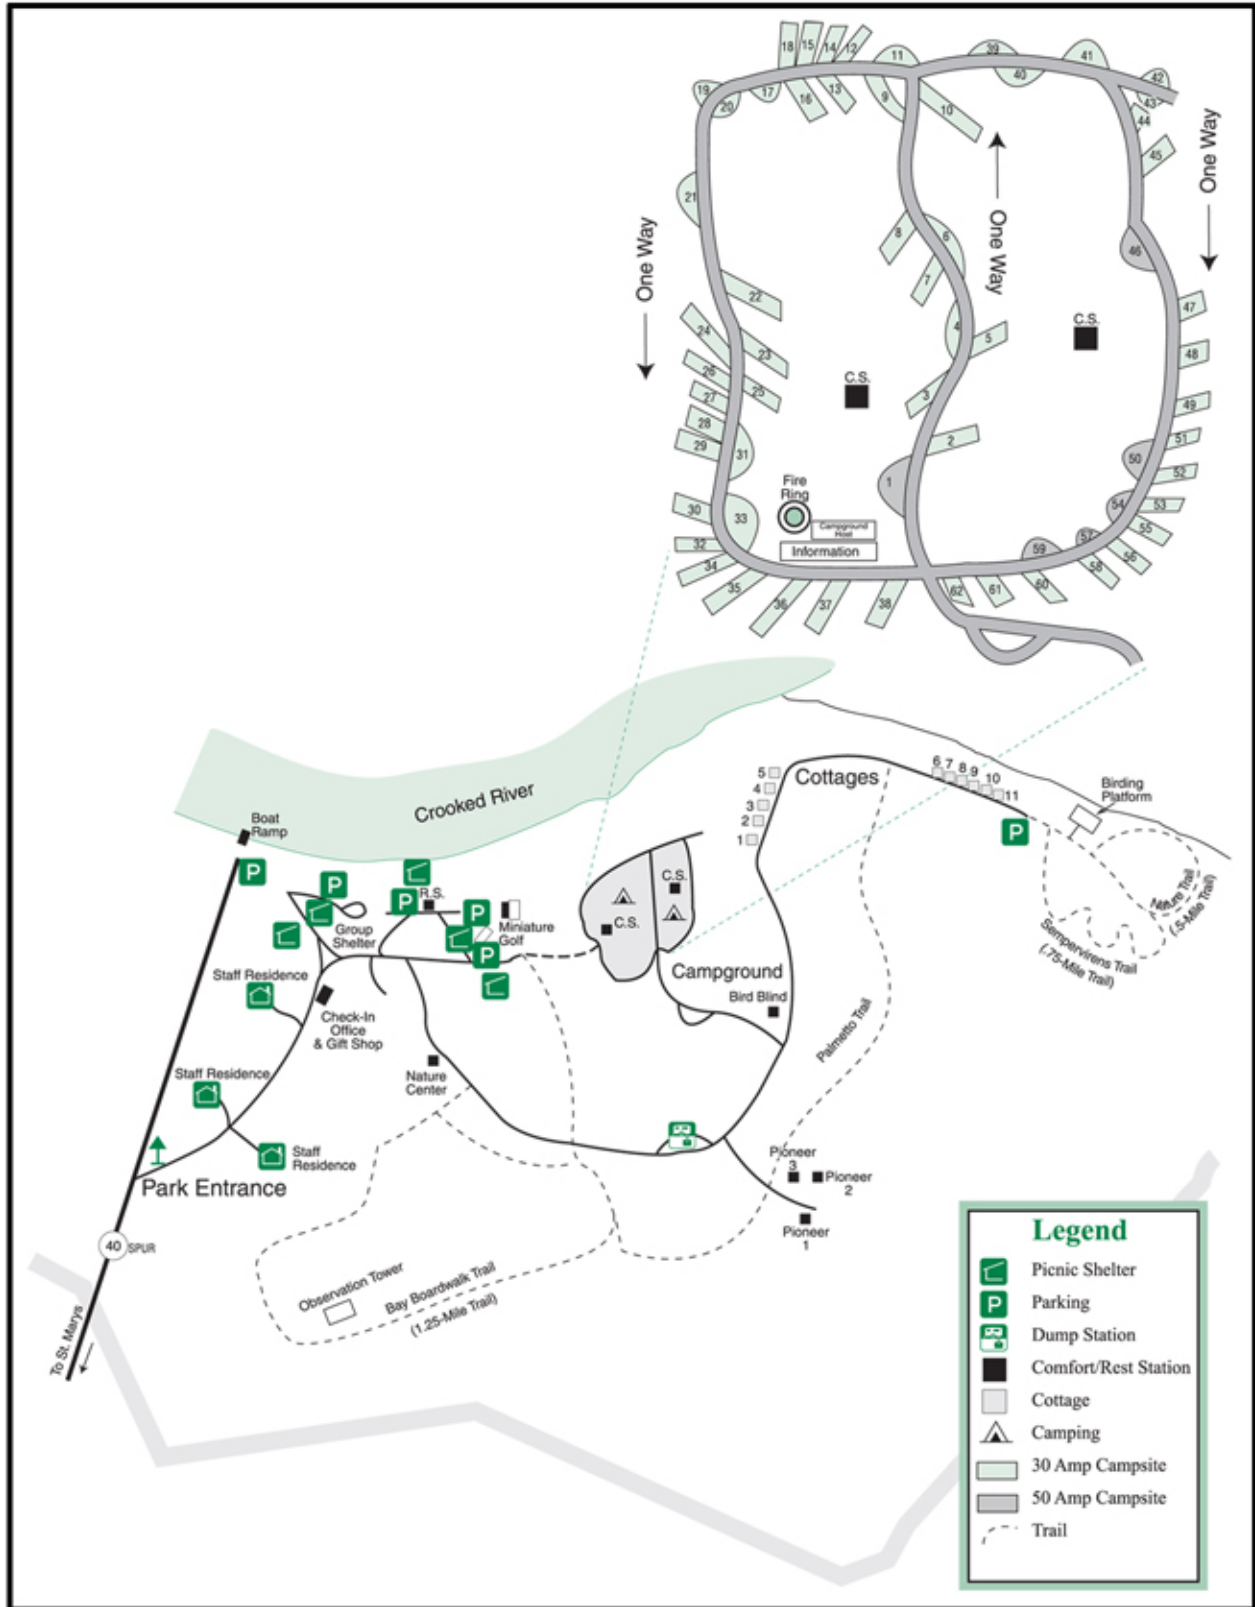

CROOKED RIVER STATE PARK

CHRIS CLARK
COMMISSIONER

BECKY KELLEY
DIRECTOR

CROOKED RIVER STATE PARK

CHRIS CLARK
COMMISSIONER

BECKY KELLEY
DIRECTOR

CROOKED RIVER STATE PARK

CHRIS CLARK
COMMISSIONER