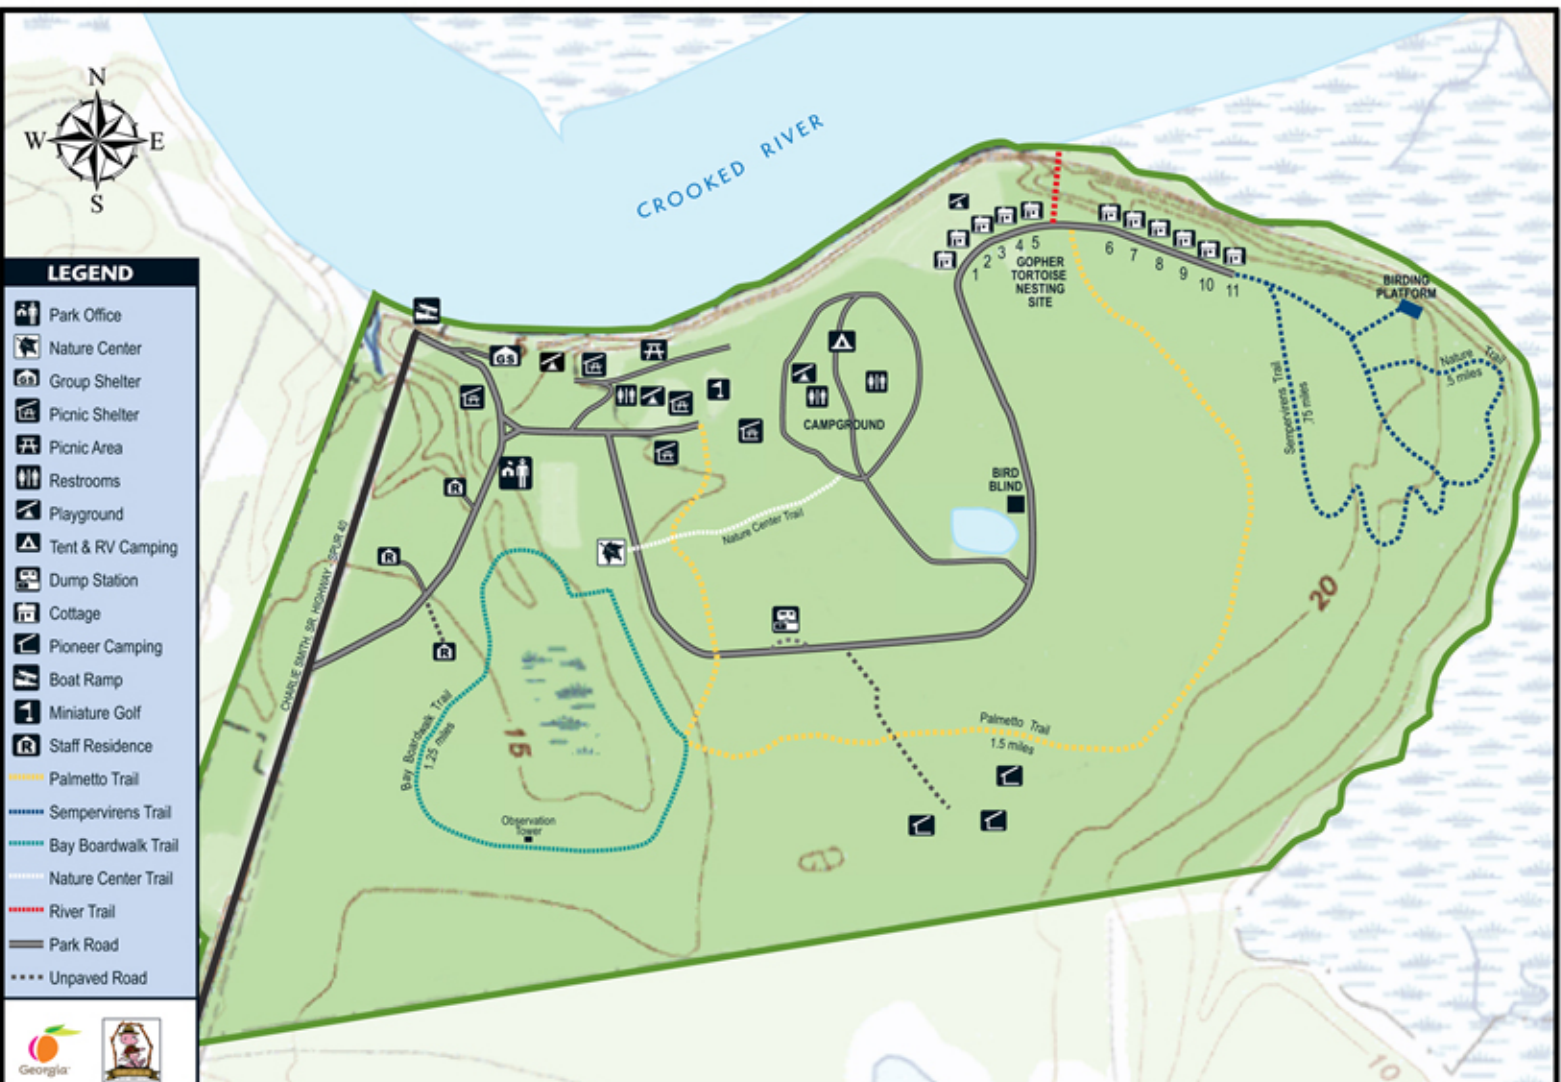

CROOKED RIVER STATE PARK

CHRIS CLARK
COMMISSIONER

BECKY KELLEY
DIRECTOR

CROOKED RIVER STATE PARK

CHRIS CLARK
COMMISSIONER

BECKY KELLEY
DIRECTOR

CROOKED RIVER STATE PARK

CHRIS CLARK
COMMISSIONER

BECKY KELLEY
DIRECTOR