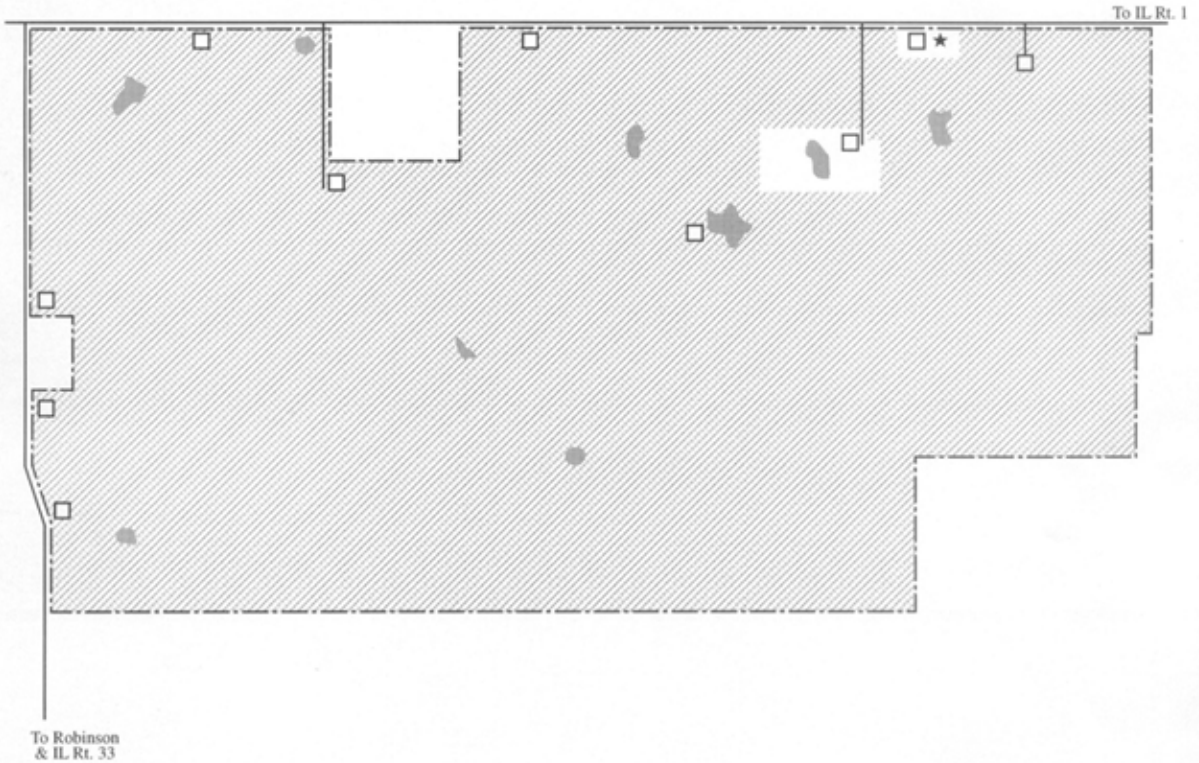

Crawford County Conservation Area

Map Legend	
Park Boundary	-----
Park Roads	————
Gravel Roads	- - - -
Foot Trail
Hunting Area	////
Headquarters	★
Hunter Parking	□