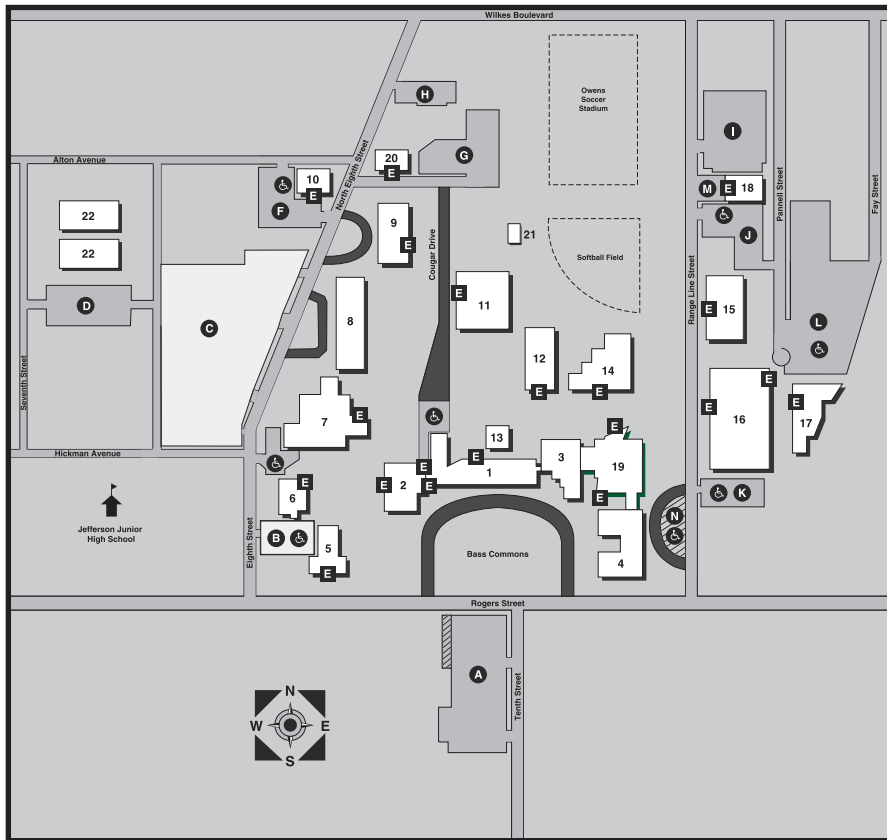

Columbia College Parking Map

LEGEND

-  Residential
-  Non-Residential Faculty/Staff/Visitor
-  No parking (fire lanes, etc)
-  Visitors
-  Handicapped
-  Handicapped Accessible Entrance

BUILDINGS

- 1 St. Clair
- 2 Launer
- 3 Dorsey
- 4 Missouri
- 5 Hughes
- 6 Robnett-Spence
- 7 Dulany
- 8 Miller
- 9 Banks
- 10 Nursing Education Center
- 11 Brown
- 12 Buchanan
- 13 Williams
- 14 Stafford Library
- 15 Southy
- 16 Southwell Gymnasium
- 17 Wightman
- 18 Online Education Building
- 19 Atkins-Holman Student Commons
- 20 Science Lab Annex
- 21 Music Practice Building
- 22 Seventh Street Apartments

PARKING LOTS

- A** 10th Street
- B** Hughes
- C** Miller
- D** 7th Street
- F** Nursing Education Center
- G** Banks
- H** 8th Street
- I** Range Line North
- J** Range Line South
- K** Southwell
- L** Wightman
- M** Online Education Center
- N** Missouri/Student Commons