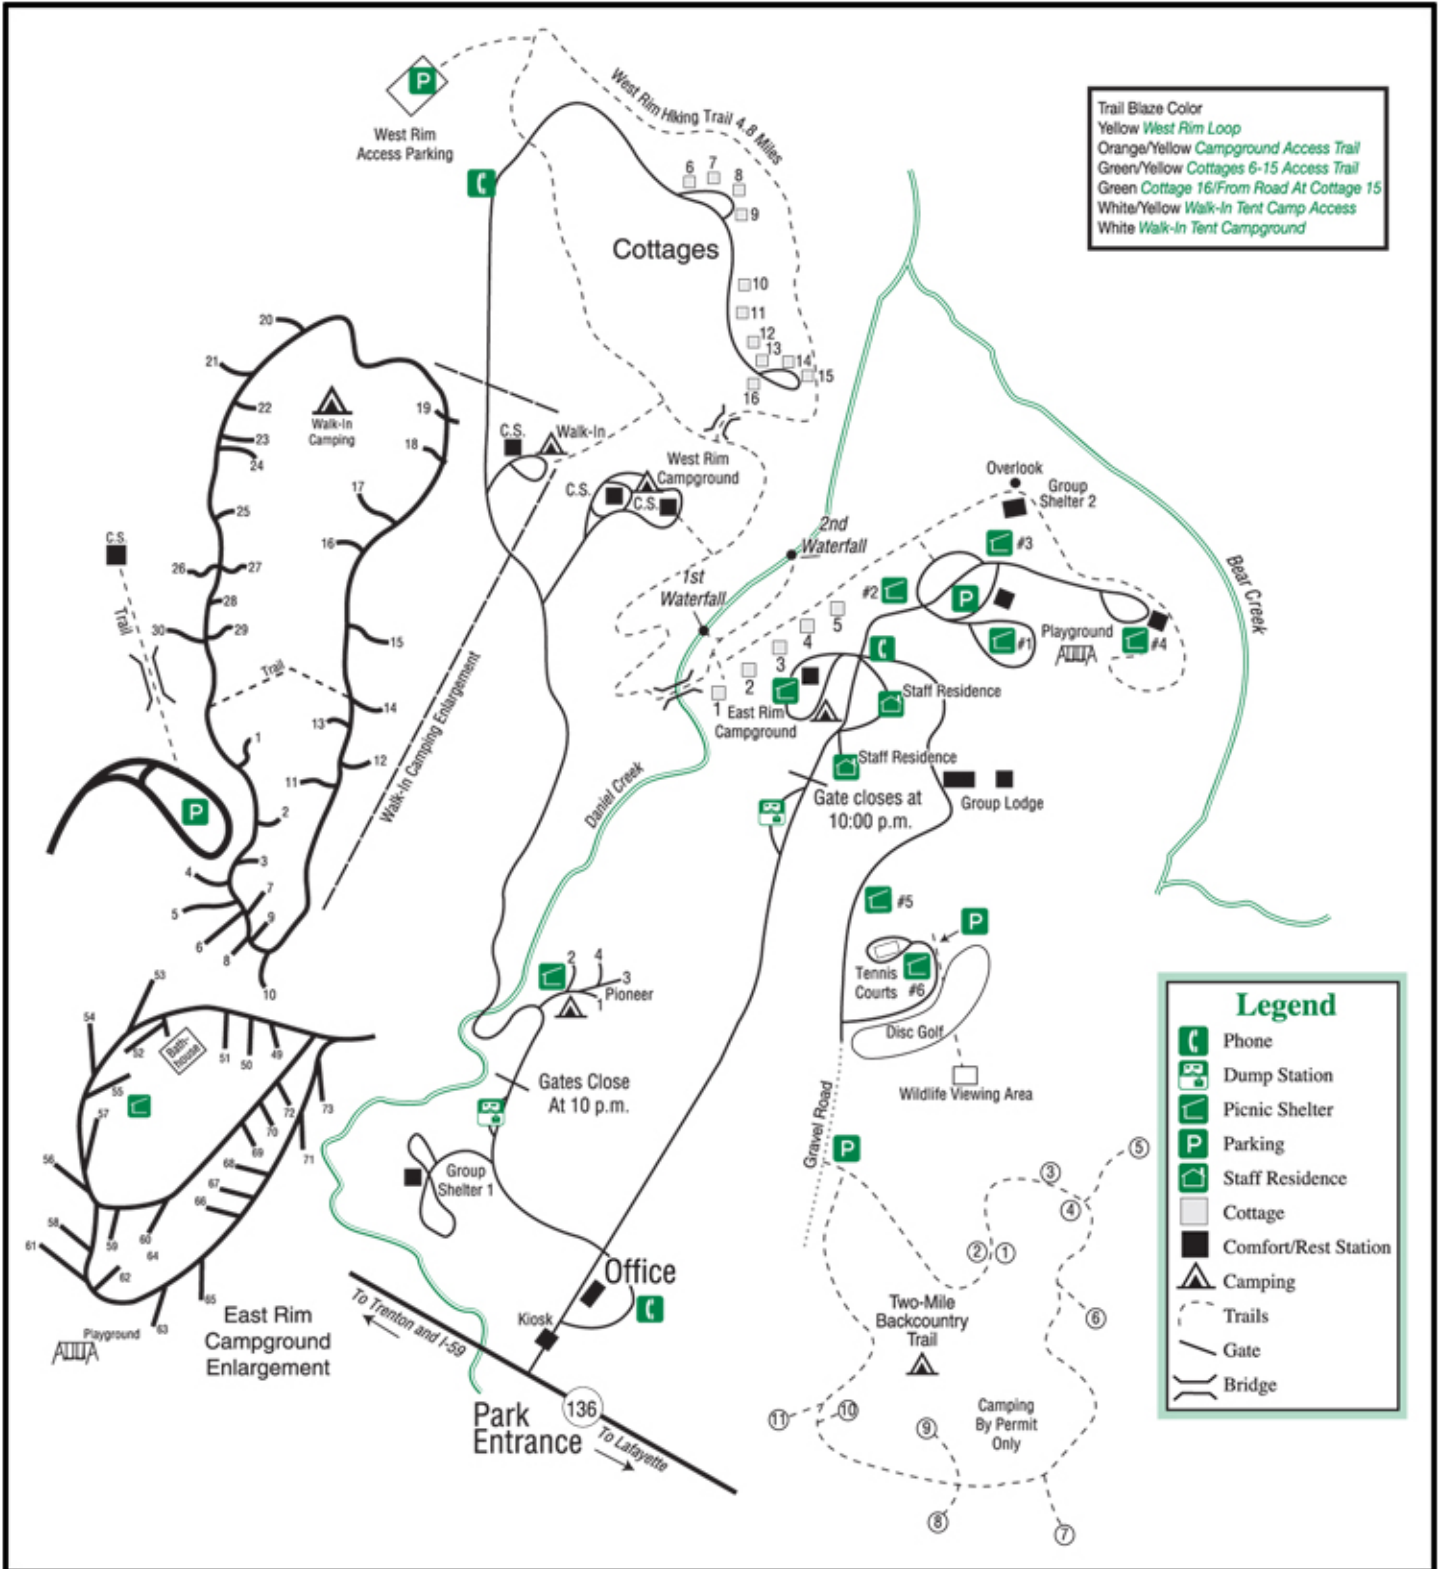

CLOUDLAND CANYON STATE PARK

CHRIS CLARK
COMMISSIONER

BECKY KELLEY
DIRECTOR

CLOUDLAND CANYON STATE PARK

CHRIS CLARK
COMMISSIONER

BECKY KELLEY
DIRECTOR