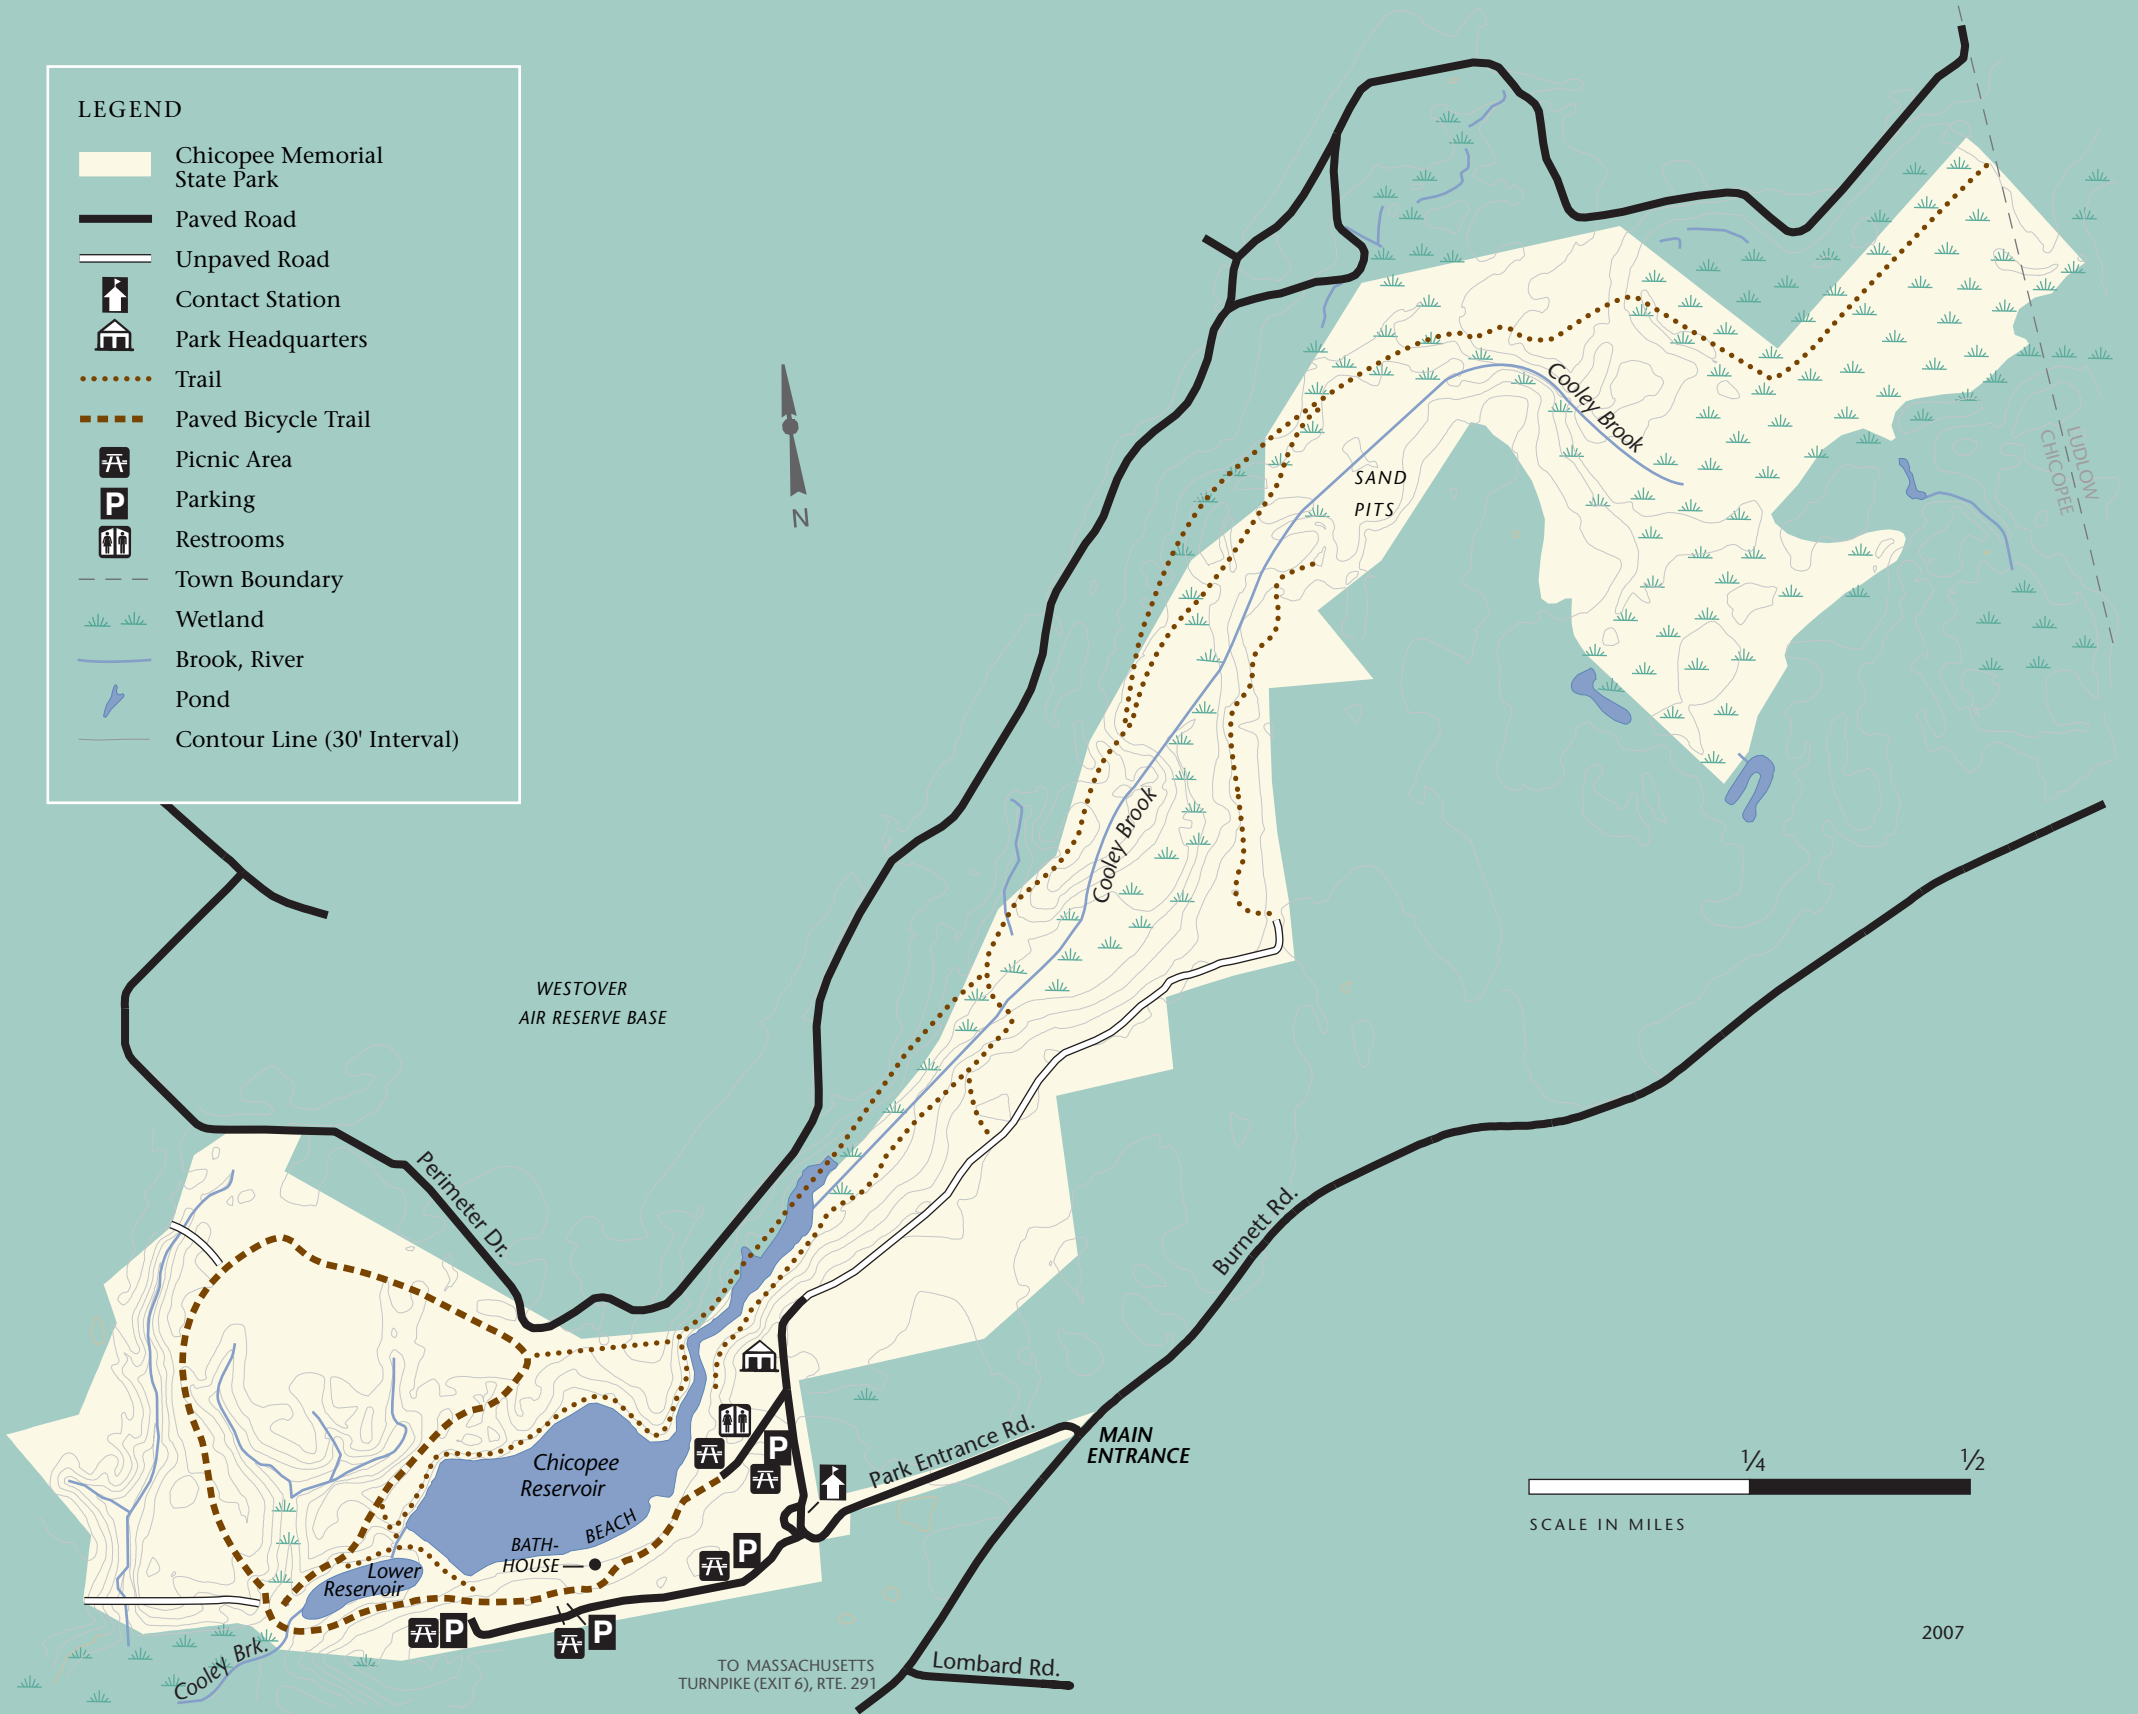

LEGEND

- Chicopee Memorial State Park
- Paved Road
- Unpaved Road
- Contact Station
- Park Headquarters
- Trail
- Paved Bicycle Trail
- Picnic Area
- Parking
- Restrooms
- Town Boundary
- Wetland
- Brook, River
- Pond
- Contour Line (30' Interval)

TO MASSACHUSETTS
TURNPIKE (EXIT 6), RTE. 291