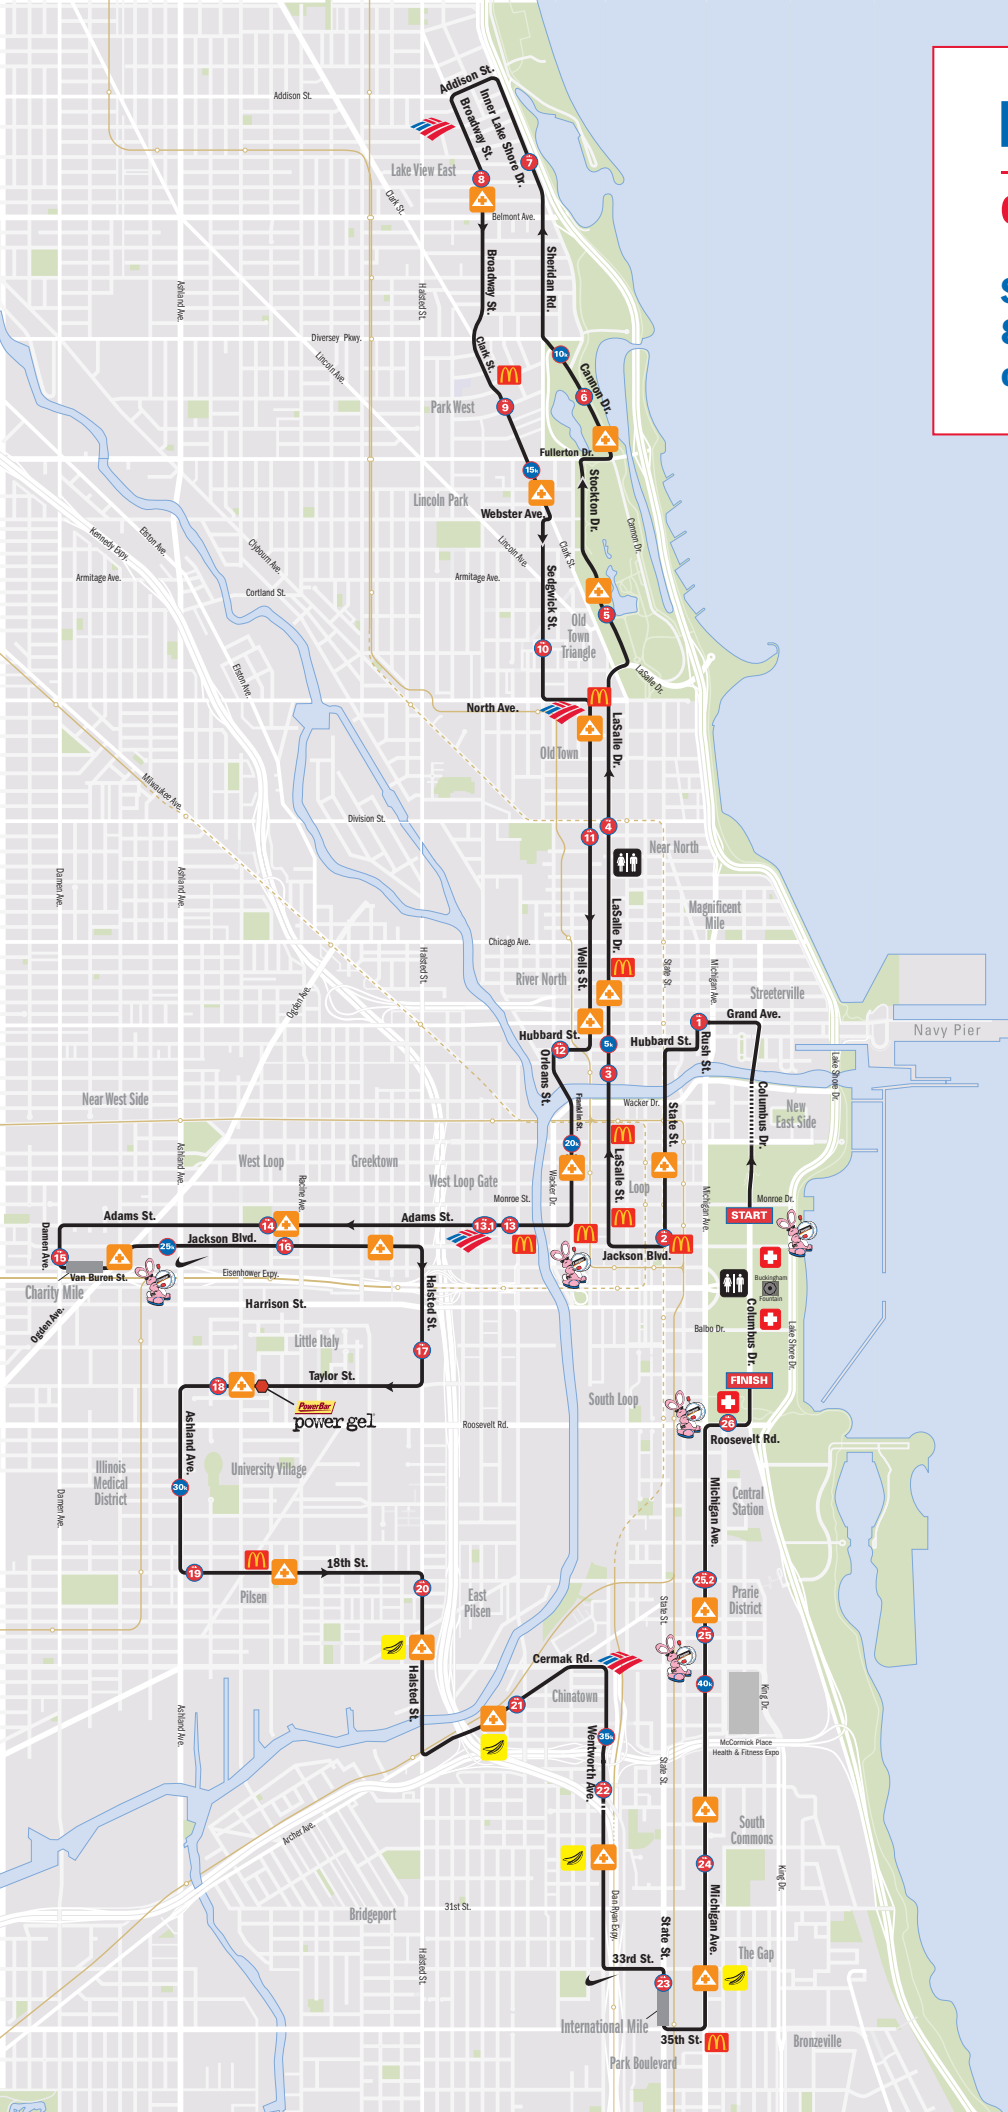

Bank of America

CHICAGO MARATHON

Sunday, October 12, 2008

8 a.m.

chicagomarathon.com

2008 Bank of America Chicago Marathon Course Map

- Mile Marker**
- Kilometer Marker**
- Aid Station**
Contains Medical, Toilets, Gatorade, Hinckley Springs Water
- Toilets**
- Medical**
- Food On Course**
- McDonald's Runner Update Center***
- Bank of America Cheer Zone***
- Nike Cheer Station & Motivational Zone**
- Energizer® Keep Going® Zone***
- Power Gel Distribution Zone***

* For exact locations visit chicagomarathon.com

Course subject to change