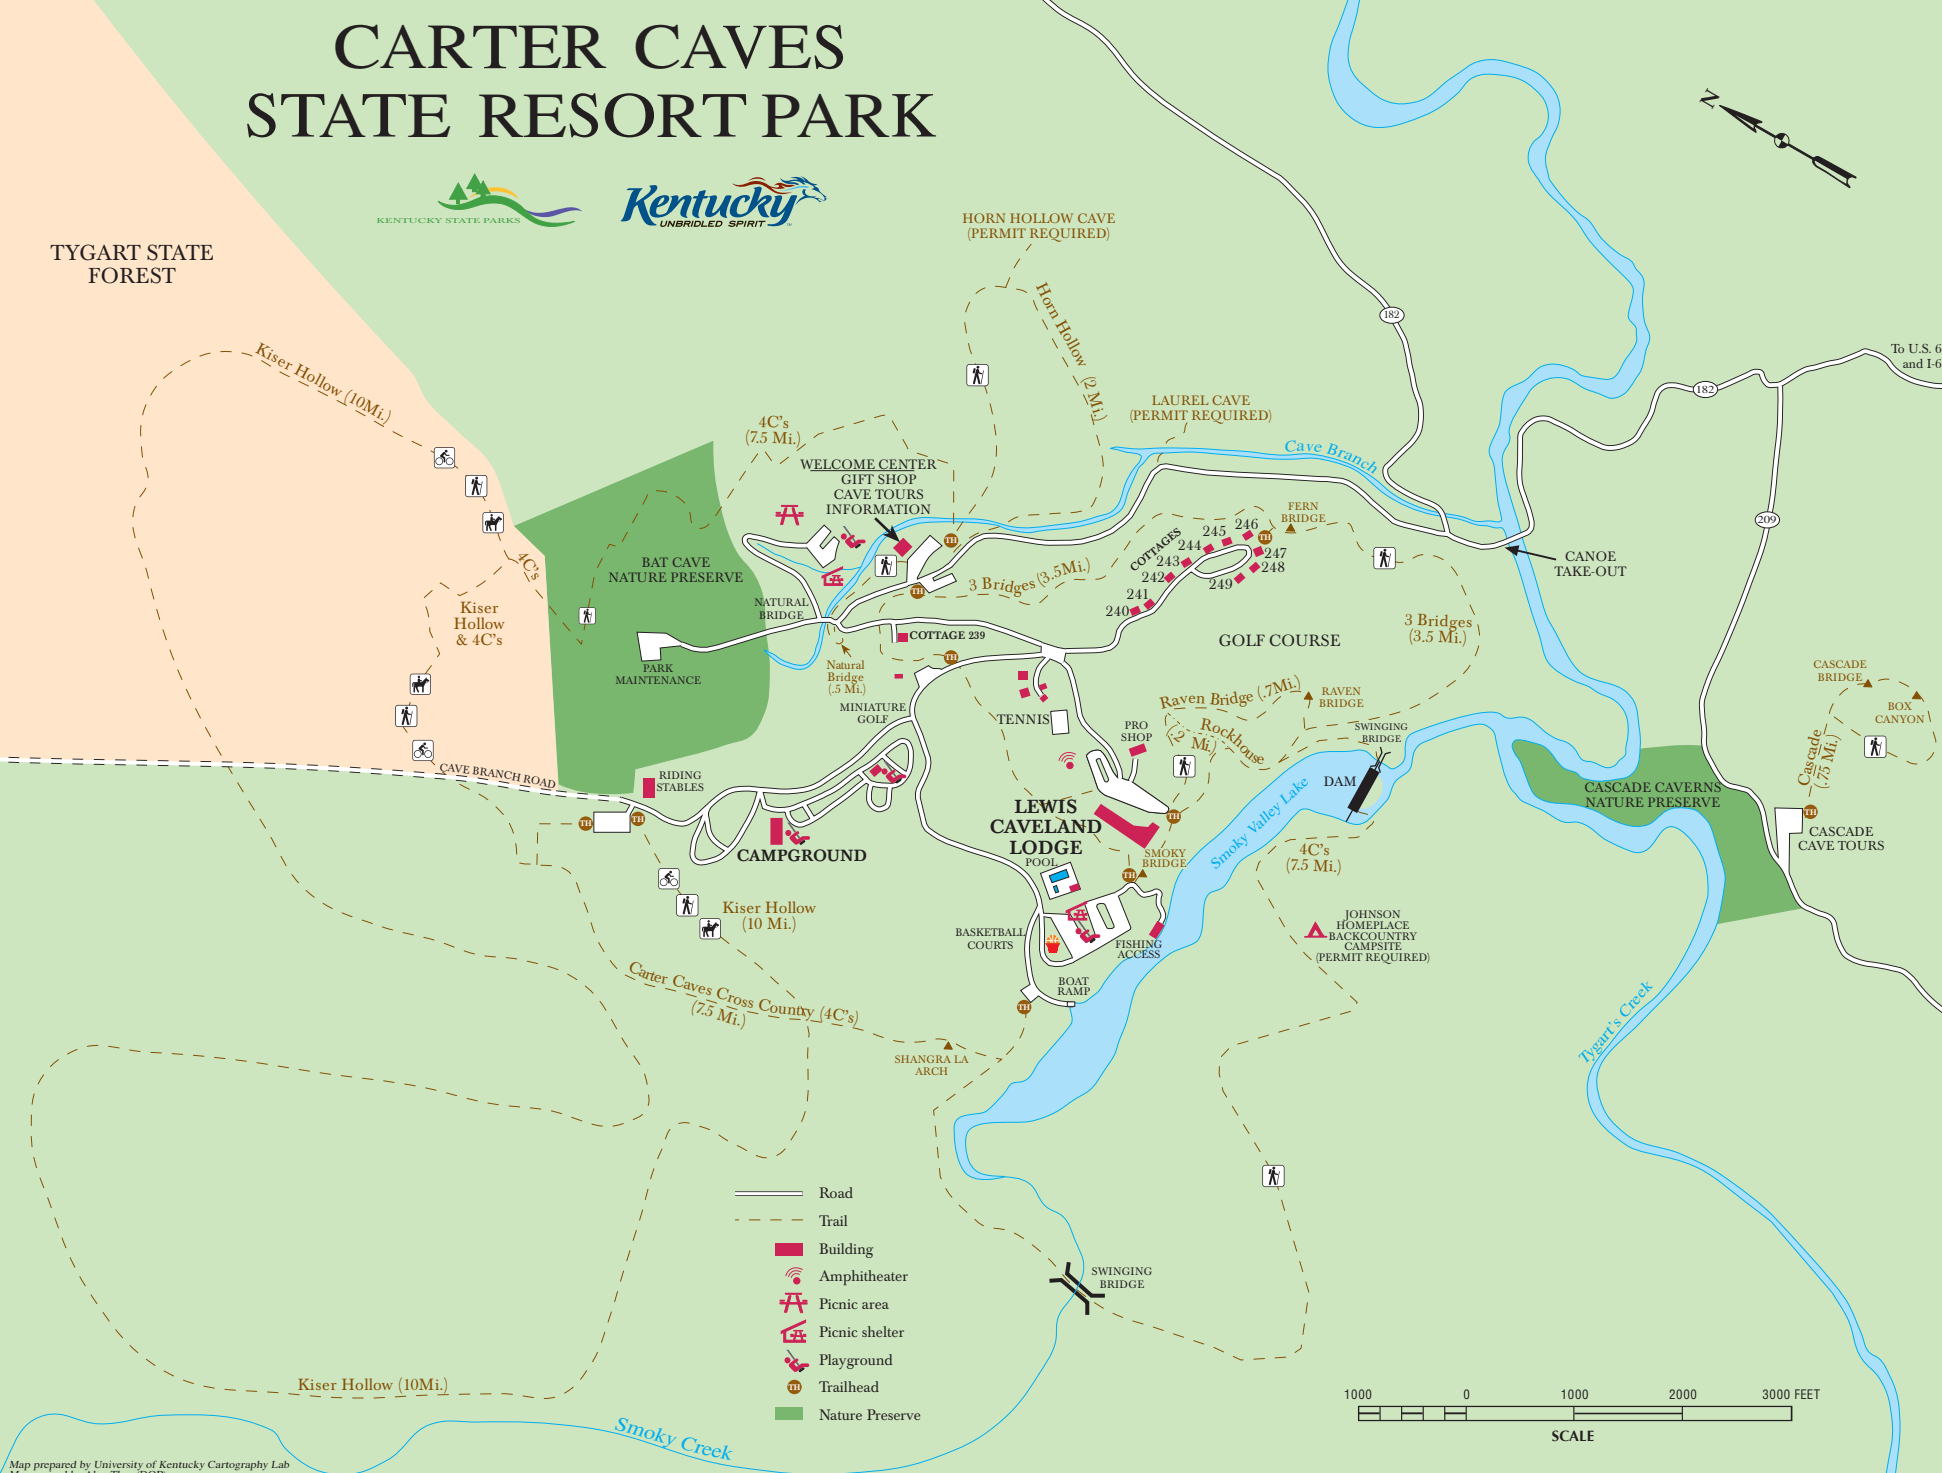

CARTER CAVES STATE RESORT PARK

TYGART STATE FOREST

- Road
- Trail
- Building
- Amphitheater
- Picnic area
- Picnic shelter
- Playground
- Trailhead
- Nature Preserve