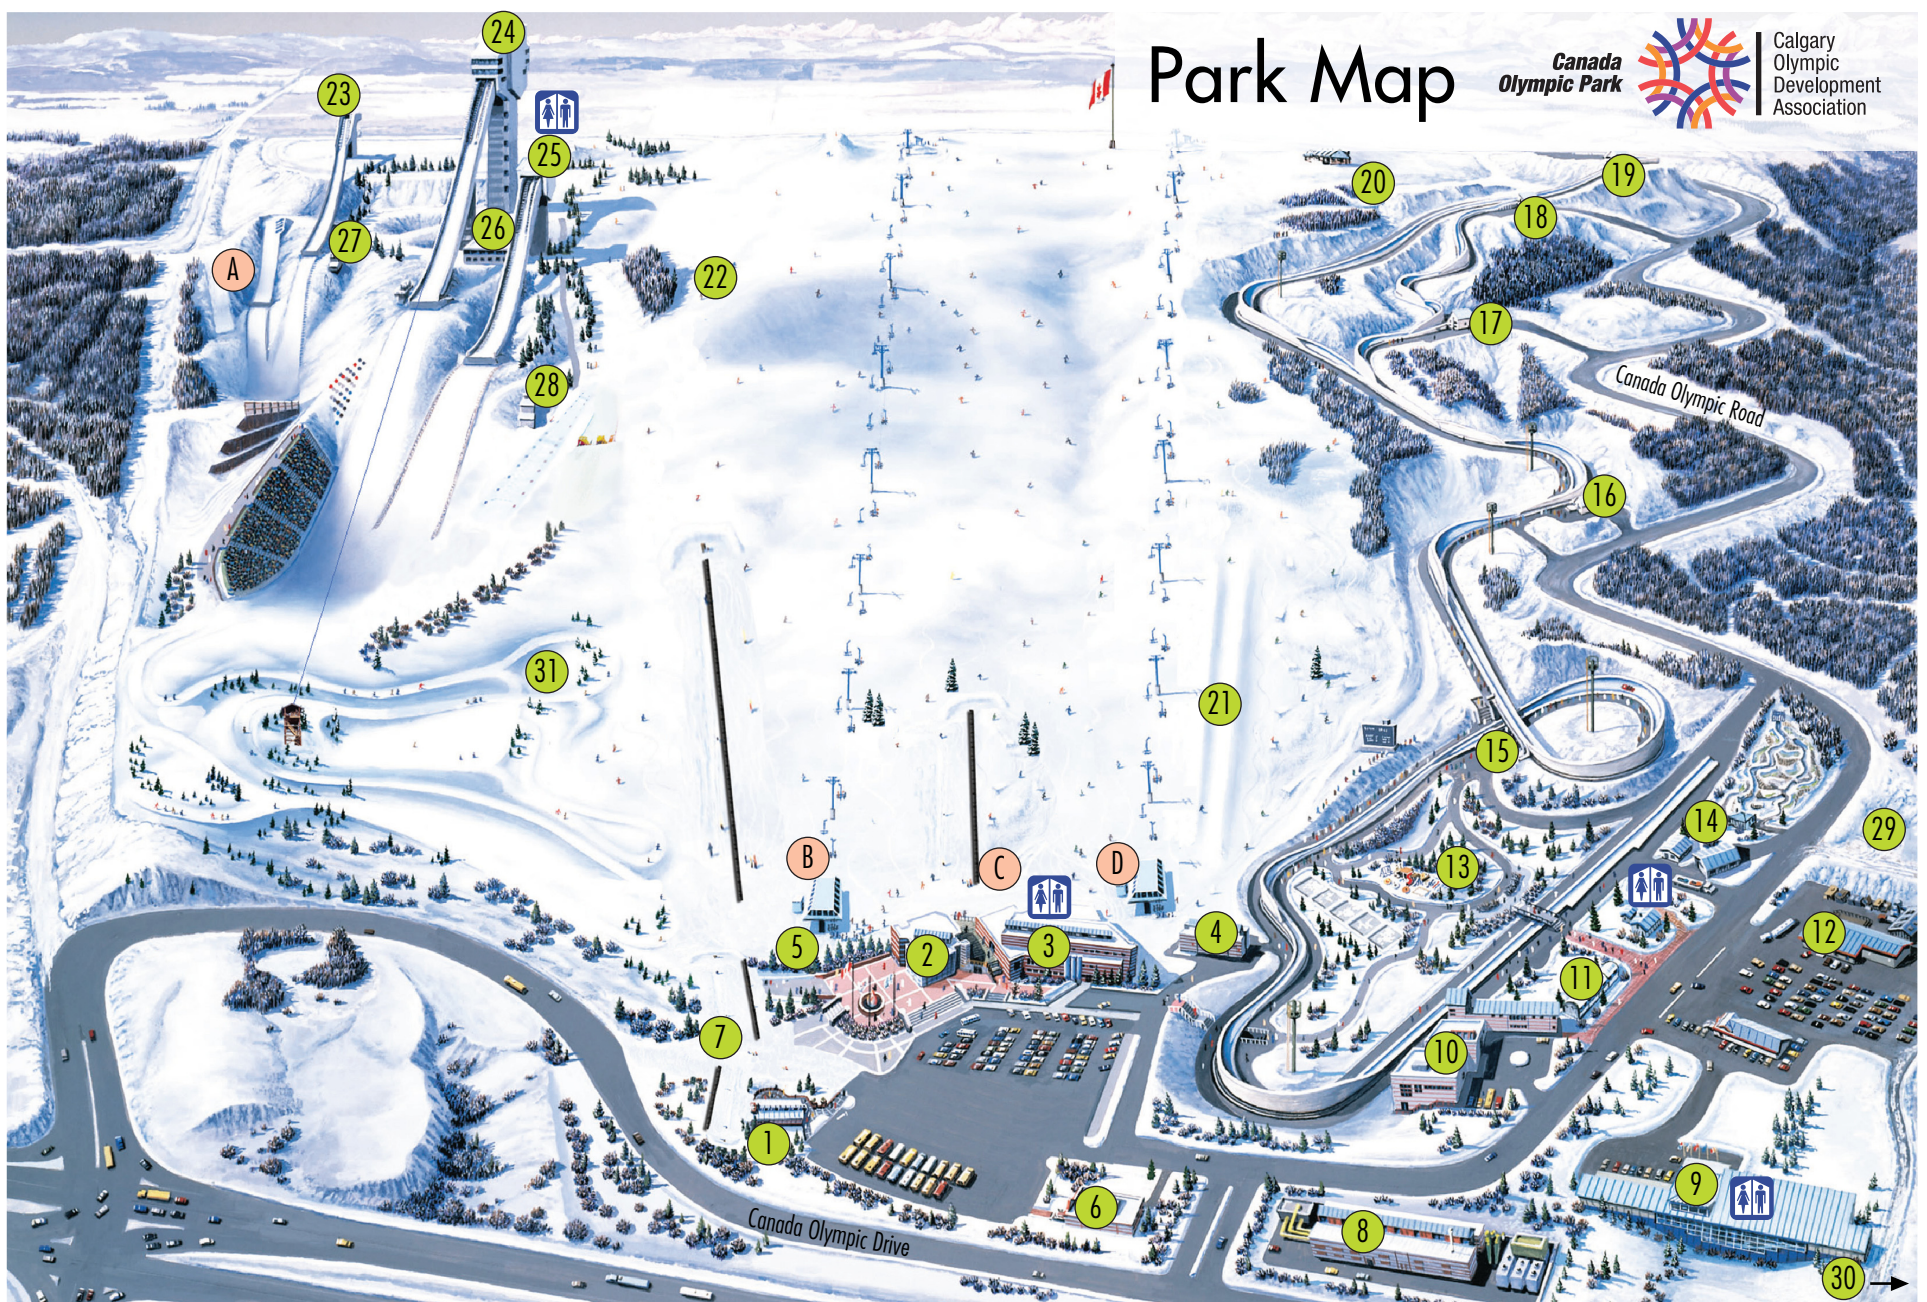

# Park Map

Canada  
Olympic Park

Calgary  
Olympic  
Development  
Association

1. CODA Executive Offices
2. Olympic Hall of Fame and Museum
3. Frank King Olympic Visitors Center
4. Maintenance Building
5. Skyline Flight Centre
6. ATCO Centre
7. First Turns Centre
8. Refrigeration Building

9. Ice House
10. Bob Niven Training Centre
11. Festival Tent
12. Warehouse
13. Husky Oil Gardens
14. Sled Storage
15. Tourist Luge Start
16. Junior Luge Start

17. Women's/Doubles Luge Start
18. Men's Luge Start
19. Bobsleigh Start
20. Naturbahn Tea House
21. Terrain Park and Half-Pipe
22. Freestyle Aerials and Moguls
23. HS66 Ski Jump Tower
24. HS123 (90m) Ski Jump Tower

25. HS95 Ski Jump Tower
26. Jump Staging Building
27. Jump Coaches Platform
28. Jump Judges Tower
29. Calgary Gymnastics Centre
30. Athletic and Ice Complex
31. Nordic Area

- A. Medal Maker Chairlift
- C. Eastside Runner Chairlift
- D. Magic Carpet
- E. Legacy Chairlift