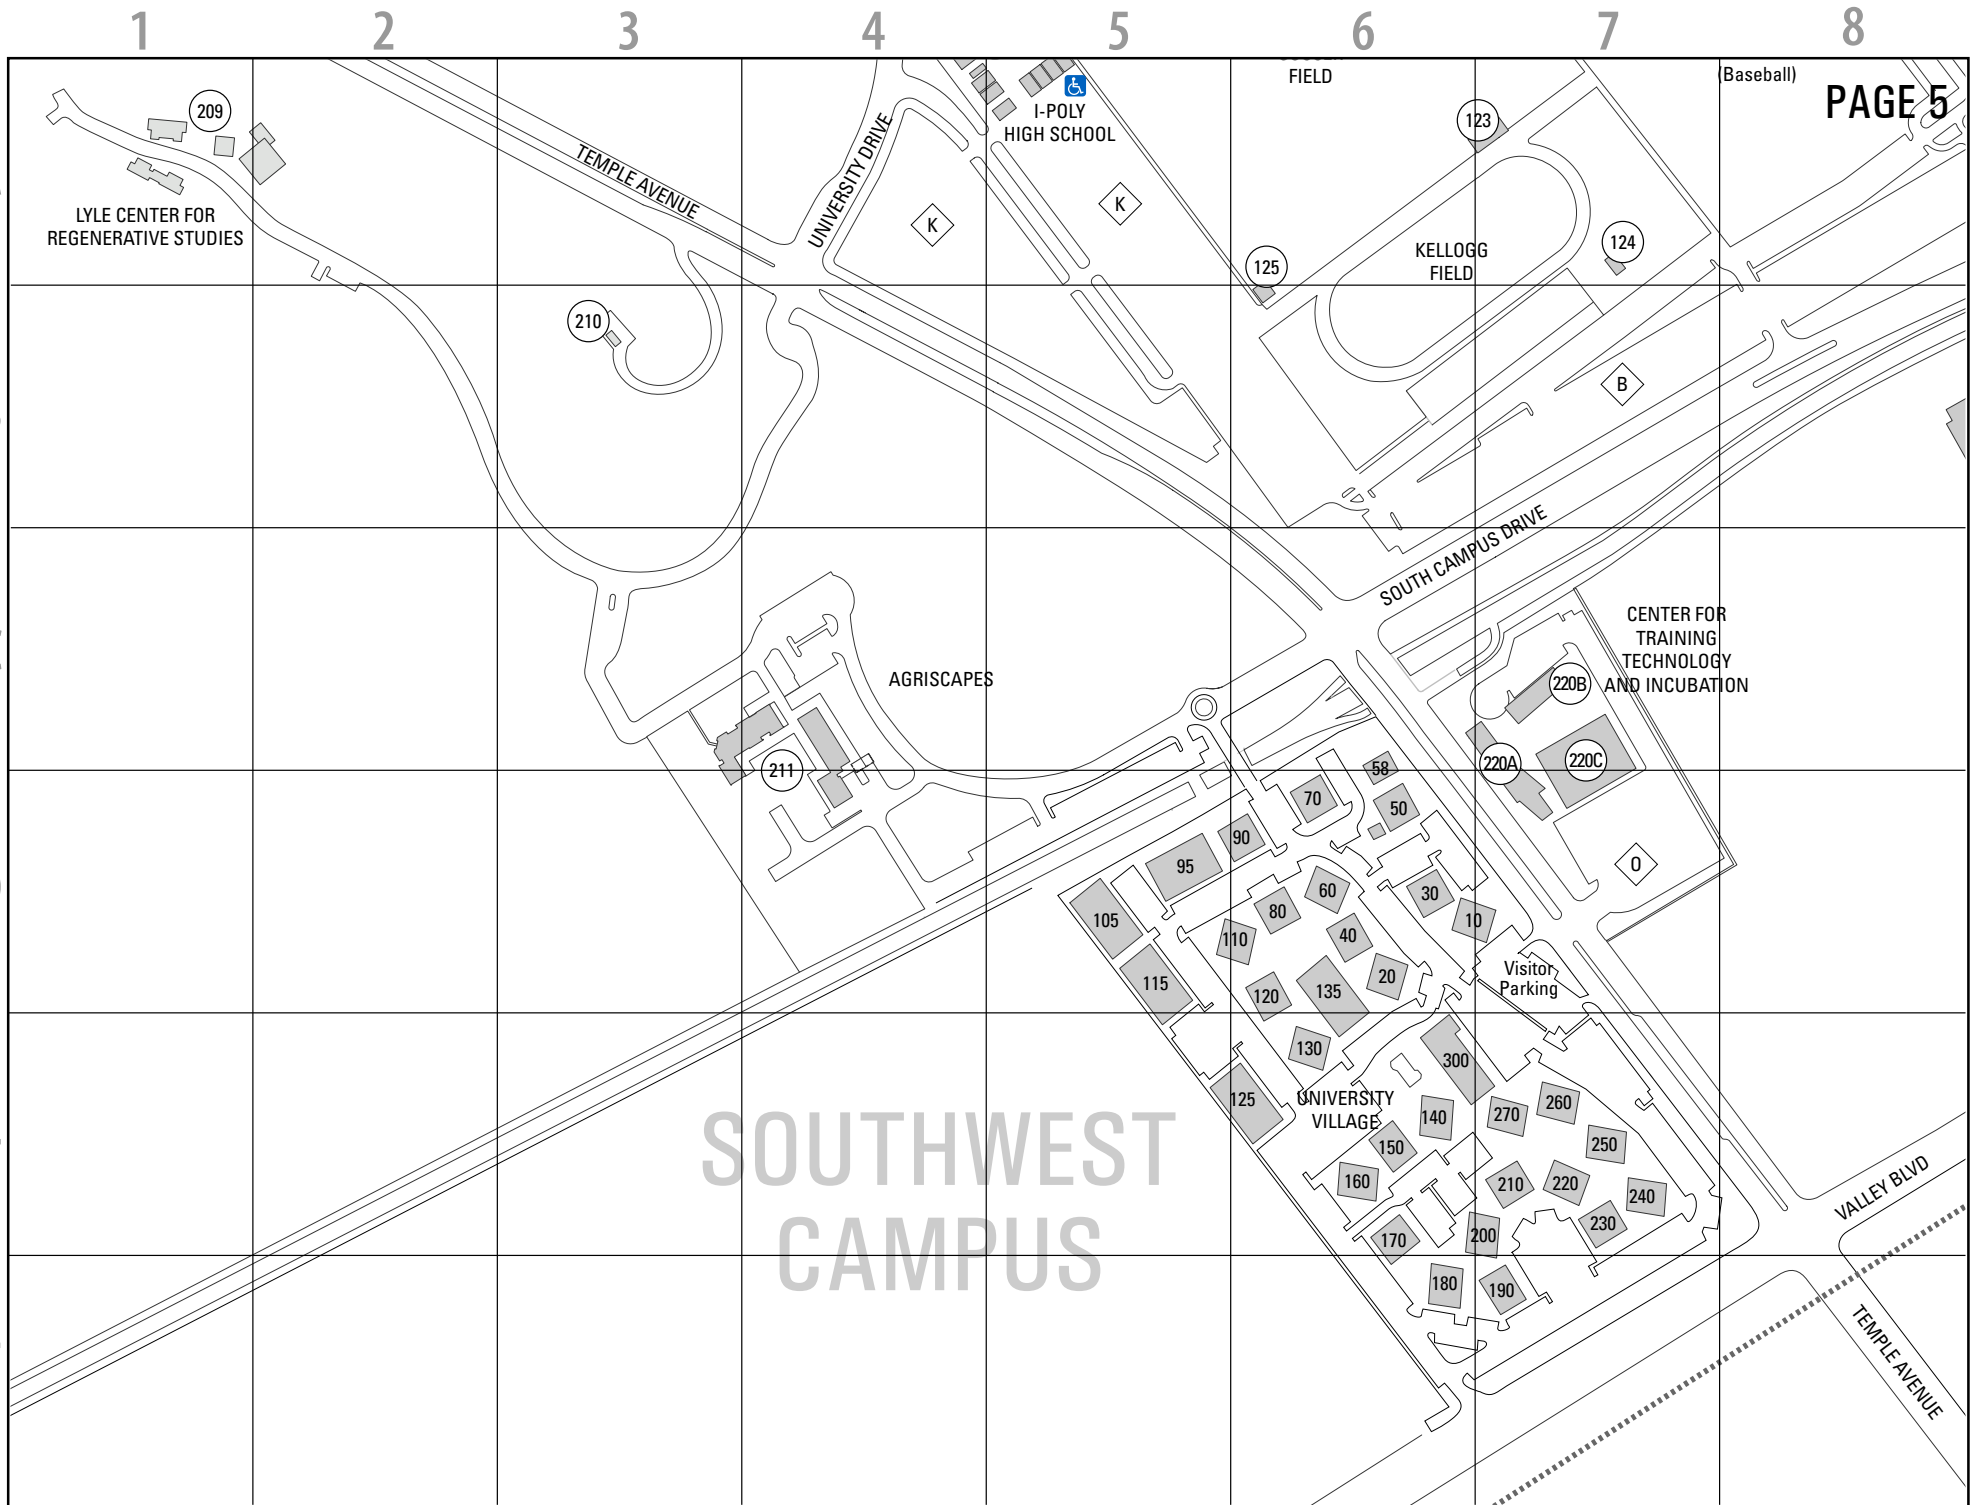

Campus Map

1 2 3 4 5 6 7 8

A
B
C
D
E
F

- LOT WITH ACCESSIBLE PARKING
- ON STREET ACCESSIBLE PARKING
- ON STREET MEDICAL PARKING
- STAIRS

NORTHWEST CAMPUS

NORTHEAST CAMPUS

INFORMATION

EAST CENTRAL CAMPUS

60

10

270

260

250

220

240

Visitor Parking

AMERICAN RED CROSS

SOUTH CAMPUS DRIVE

SOUTH CAMPUS DRIVE

VALLEY BLVD

SOUTHERN PACIFIC RR

TEMPLE AVENUE

SOUTHEAST CAMPUS

(Baseball)

PARKING LOTS AND SELECTED OUTDOOR SPACES

Parking Lot	Page Row Column		Outdoor Space	Page Row Column	Number
Parking Lot A	1-C-6	--	Arabian Horse Center Arena	4-B-3	997-41
Parking Lot B	5-B-7	--	BioTrek Ethnobotany Garden	1-E-3	997-56
Parking Lot C	2-F-1	--	CLA Paseo	2-E-1	997-35
Parking Lot D	3-A-8	--	CLA Technopolis	2-E-1	997-36
Parking Lot E1	4-A-6	--	Japanese Garden	1-E-8	997-54
Parking Lot E2	4-B-5	--	Kellogg Track and Infield	5-A-6	997-3
Parking Lot F1 – F5	2-D-3, 2-E-3, 2-E-4	--	Meadow	1-E-7	997-17
Parking Lot F5 – F10	2-F-2, 2-F-3, 2-F-4	--	Outdoor Basketball Courts	3-D-6	997-15
Parking Lot G	Closed	--	Pumpkin Field	5-C-4	997-45
Parking Lot H	2-E-2	--	Rose Garden	2-D-1	997-53
Parking Lot I	5-D-4	--	Scolinos Baseball Field	4-E-1	997-4
Parking Lot J1 – J8	1-D-2, 1-C-3	--	Soccer Field	3-E-7	997-8
Parking Lot K	5-A-5	--	Starbucks Library Patio	1-F-6	997-34
Parking Lot K Annex	5-A-4	--	Tennis Courts	3-E-5	997-1
Parking Lot L	3-A-4	--	University Park	3-B-7	997-33
Parking Lot M	1-E-1, 1-E-2	--	Union Plaza Horseshoe Hill	3-B-8	997-32
Parking Lot N	Closed	--	University Quad	1-E-6	997-25
Parking Lot O	5-D-7	--	Voorhis Ecological Preserve	1-C-7, 1-C-4	997-39
Parking Lot P	4-E-1	--	Voorhis Park	2-E-1	997-38
Parking Lot Q	Closed	--			
Parking Lot R	5-D-5	--			