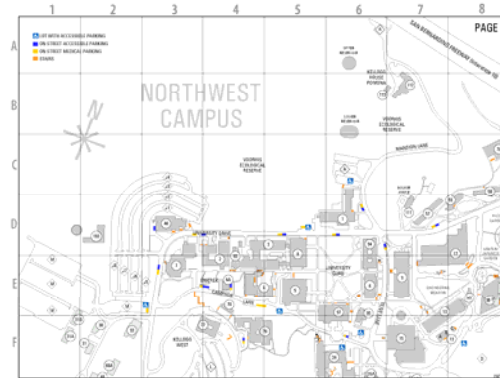

Campus Map

1 2 3 4 5 6 7 8

A
B
C
D
E
F

- LOT WITH ACCESSIBLE PARKING
- ON STREET ACCESSIBLE PARKING
- ON STREET MEDICAL PARKING
- STAIRS

NORTHWEST CAMPUS

NORTHEAST CAMPUS

INFORMATION

EAST CENTRAL CAMPUS

40

135

30

UNIVERSITY VILLAGE

160

170

180

190

AMERICAN RED CROSS

SOUTH CAMPUS DRIVE

SOUTH CAMPUS DRIVE

VALLEY BLVD

SOUTHERN PACIFIC RR

TEMPLE AVENUE

SOUTHEAST CAMPUS

(Baseball)