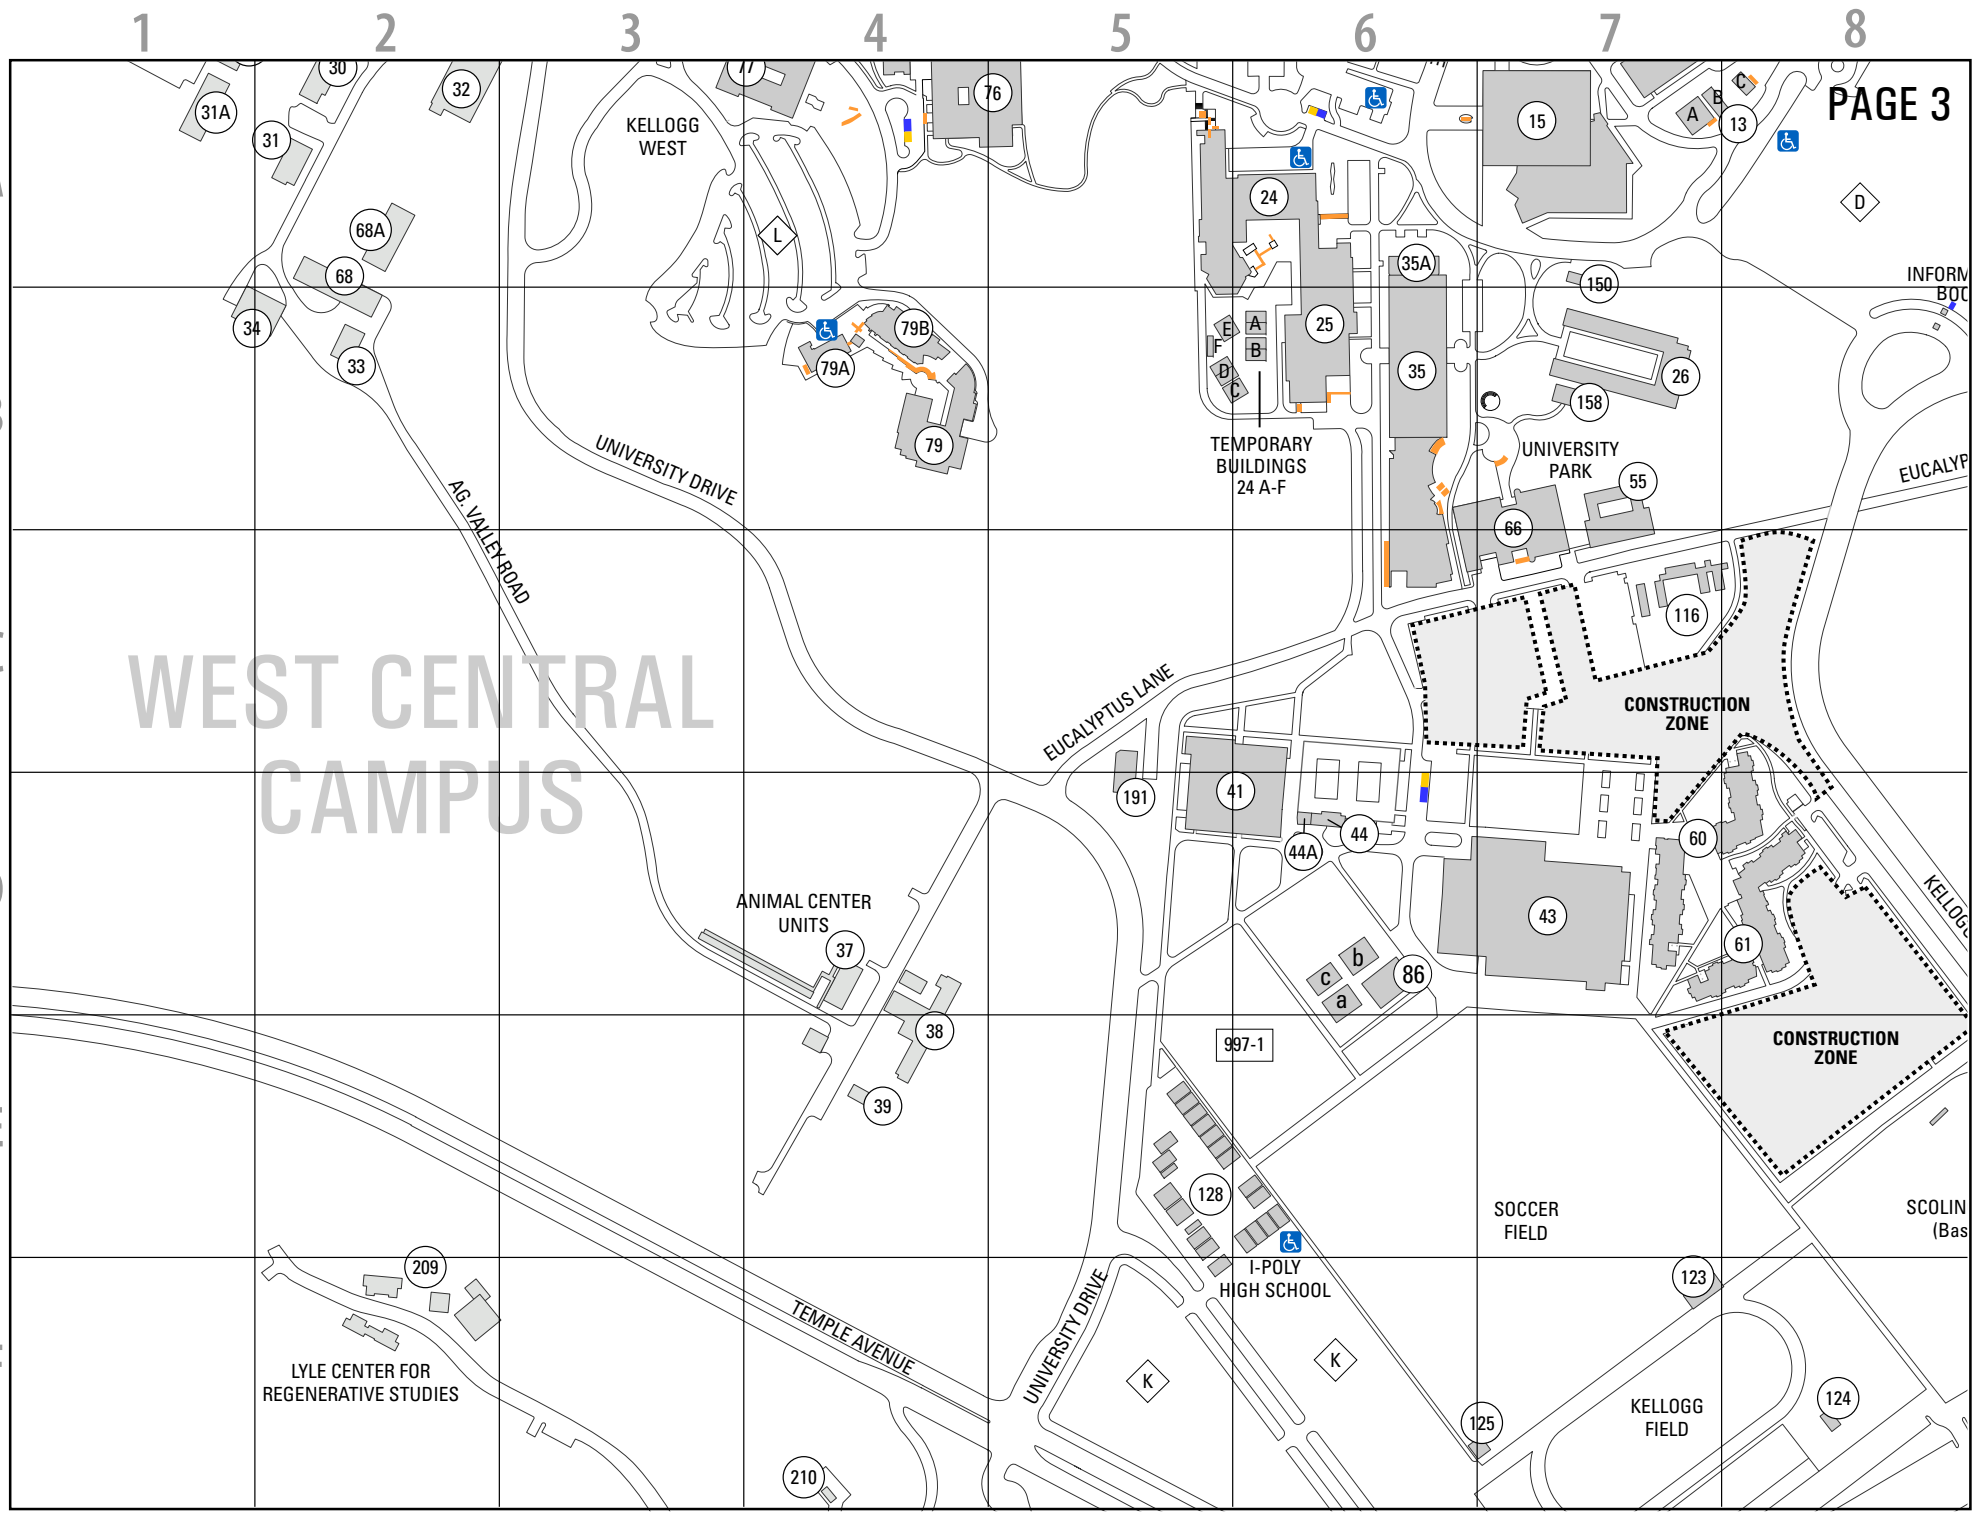

Campus Map

1 2 3 4 5 6 7 8

A
B
C
D
E
F

- LOT WITH ACCESSIBLE PARKING
- ON STREET ACCESSIBLE PARKING
- ON STREET MEDICAL PARKING
- STAIRS

NORTHWEST CAMPUS

NORTHEAST CAMPUS

INFORMATION

EAST CENTRAL CAMPUS

60

10

270

260

250

220

240

Visitor Parking

AMERICAN RED CROSS

SOUTH CAMPUS DRIVE

SOUTH CAMPUS DRIVE

VALLEY BLVD

SOUTHERN PACIFIC RR

TEMPLE AVENUE

SOUTHEAST CAMPUS

(Baseball)

PARKING LOTS AND SELECTED OUTDOOR SPACES

Parking Lot	Page Row Column		Outdoor Space	Page Row Column	Number
Parking Lot A	1-C-6	--	Arabian Horse Center Arena	4-B-3	997-41
Parking Lot B	5-B-7	--	BioTrek Ethnobotany Garden	1-E-3	997-56
Parking Lot C	2-F-1	--	CLA Paseo	2-E-1	997-35
Parking Lot D	3-A-8	--	CLA Technopolis	2-E-1	997-36
Parking Lot E1	4-A-6	--	Japanese Garden	1-E-8	997-54
Parking Lot E2	4-B-5	--	Kellogg Track and Infield	5-A-6	997-3
Parking Lot F1 – F5	2-D-3, 2-E-3, 2-E-4	--	Meadow	1-E-7	997-17
Parking Lot F5 – F10	2-F-2, 2-F-3, 2-F-4	--	Outdoor Basketball Courts	3-D-6	997-15
Parking Lot G	Closed	--	Pumpkin Field	5-C-4	997-45
Parking Lot H	2-E-2	--	Rose Garden	2-D-1	997-53
Parking Lot I	5-D-4	--	Scolinos Baseball Field	4-E-1	997-4
Parking Lot J1 – J8	1-D-2, 1-C-3	--	Soccer Field	3-E-7	997-8
Parking Lot K	5-A-5	--	Starbucks Library Patio	1-F-6	997-34
Parking Lot K Annex	5-A-4	--	Tennis Courts	3-E-5	997-1
Parking Lot L	3-A-4	--	University Park	3-B-7	997-33
Parking Lot M	1-E-1, 1-E-2	--	Union Plaza Horseshoe Hill	3-B-8	997-32
Parking Lot N	Closed	--	University Quad	1-E-6	997-25
Parking Lot O	5-D-7	--	Voorhis Ecological Preserve	1-C-7, 1-C-4	997-39
Parking Lot P	4-E-1	--	Voorhis Park	2-E-1	997-38
Parking Lot Q	Closed	--			
Parking Lot R	5-D-5	--			