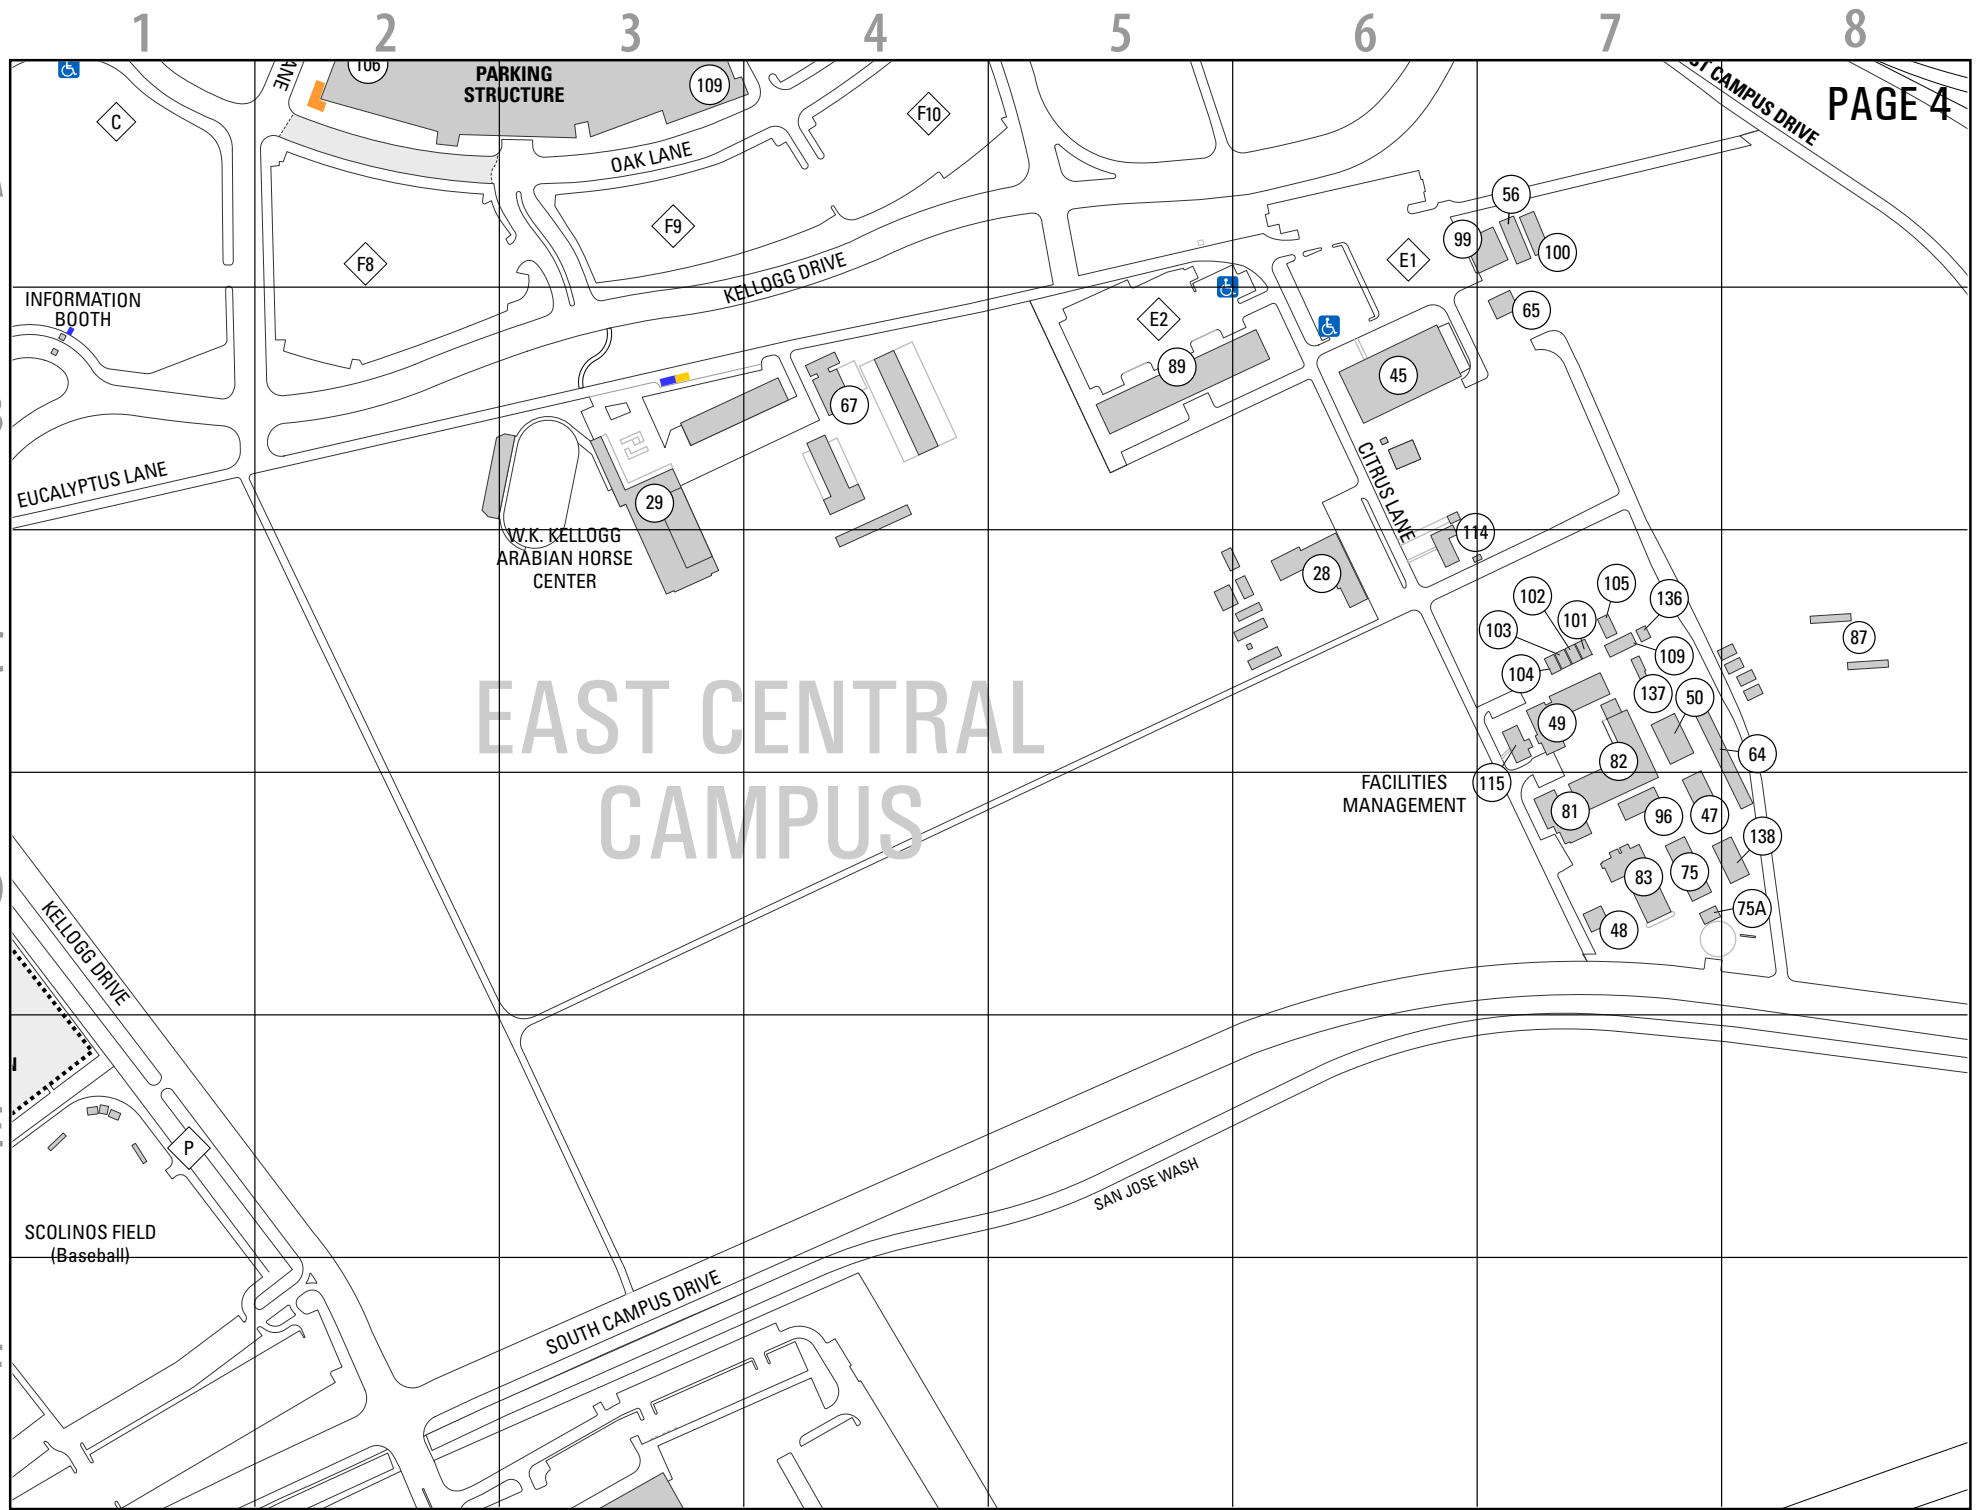

Campus Map

1 2 3 4 5 6 7 8

A
B
C
D
E
F

- LOT WITH ACCESSIBLE PARKING
- ON STREET ACCESSIBLE PARKING
- ON STREET MEDICAL PARKING
- STAIRS

NORTHWEST CAMPUS

NORTHEAST CAMPUS

INFORMATION

EAST CENTRAL CAMPUS

PARKING LOTS AND SELECTED OUTDOOR SPACES

Parking Lot	Page Row Column		Outdoor Space	Page Row Column	Number
Parking Lot A	1-C-6	--	Arabian Horse Center Arena	4-B-3	997-41
Parking Lot B	5-B-7	--	BioTrek Ethnobotany Garden	1-E-3	997-56
Parking Lot C	2-F-1	--	CLA Paseo	2-E-1	997-35
Parking Lot D	3-A-8	--	CLA Technopolis	2-E-1	997-36
Parking Lot E1	4-A-6	--	Japanese Garden	1-E-8	997-54
Parking Lot E2	4-B-5	--	Kellogg Track and Infield	5-A-6	997-3
Parking Lot F1 – F5	2-D-3, 2-E-3, 2-E-4	--	Meadow	1-E-7	997-17
Parking Lot F5 – F10	2-F-2, 2-F-3, 2-F-4	--	Outdoor Basketball Courts	3-D-6	997-15
Parking Lot G	Closed	--	Pumpkin Field	5-C-4	997-45
Parking Lot H	2-E-2	--	Rose Garden	2-D-1	997-53
Parking Lot I	5-D-4	--	Scolinos Baseball Field	4-E-1	997-4
Parking Lot J1 – J8	1-D-2, 1-C-3	--	Soccer Field	3-E-7	997-8
Parking Lot K	5-A-5	--	Starbucks Library Patio	1-F-6	997-34
Parking Lot K Annex	5-A-4	--	Tennis Courts	3-E-5	997-1
Parking Lot L	3-A-4	--	University Park	3-B-7	997-33
Parking Lot M	1-E-1, 1-E-2	--	Union Plaza Horseshoe Hill	3-B-8	997-32
Parking Lot N	Closed	--	University Quad	1-E-6	997-25
Parking Lot O	5-D-7	--	Voorhis Ecological Preserve	1-C-7, 1-C-4	997-39
Parking Lot P	4-E-1	--	Voorhis Park	2-E-1	997-38
Parking Lot Q	Closed	--			
Parking Lot R	5-D-5	--			