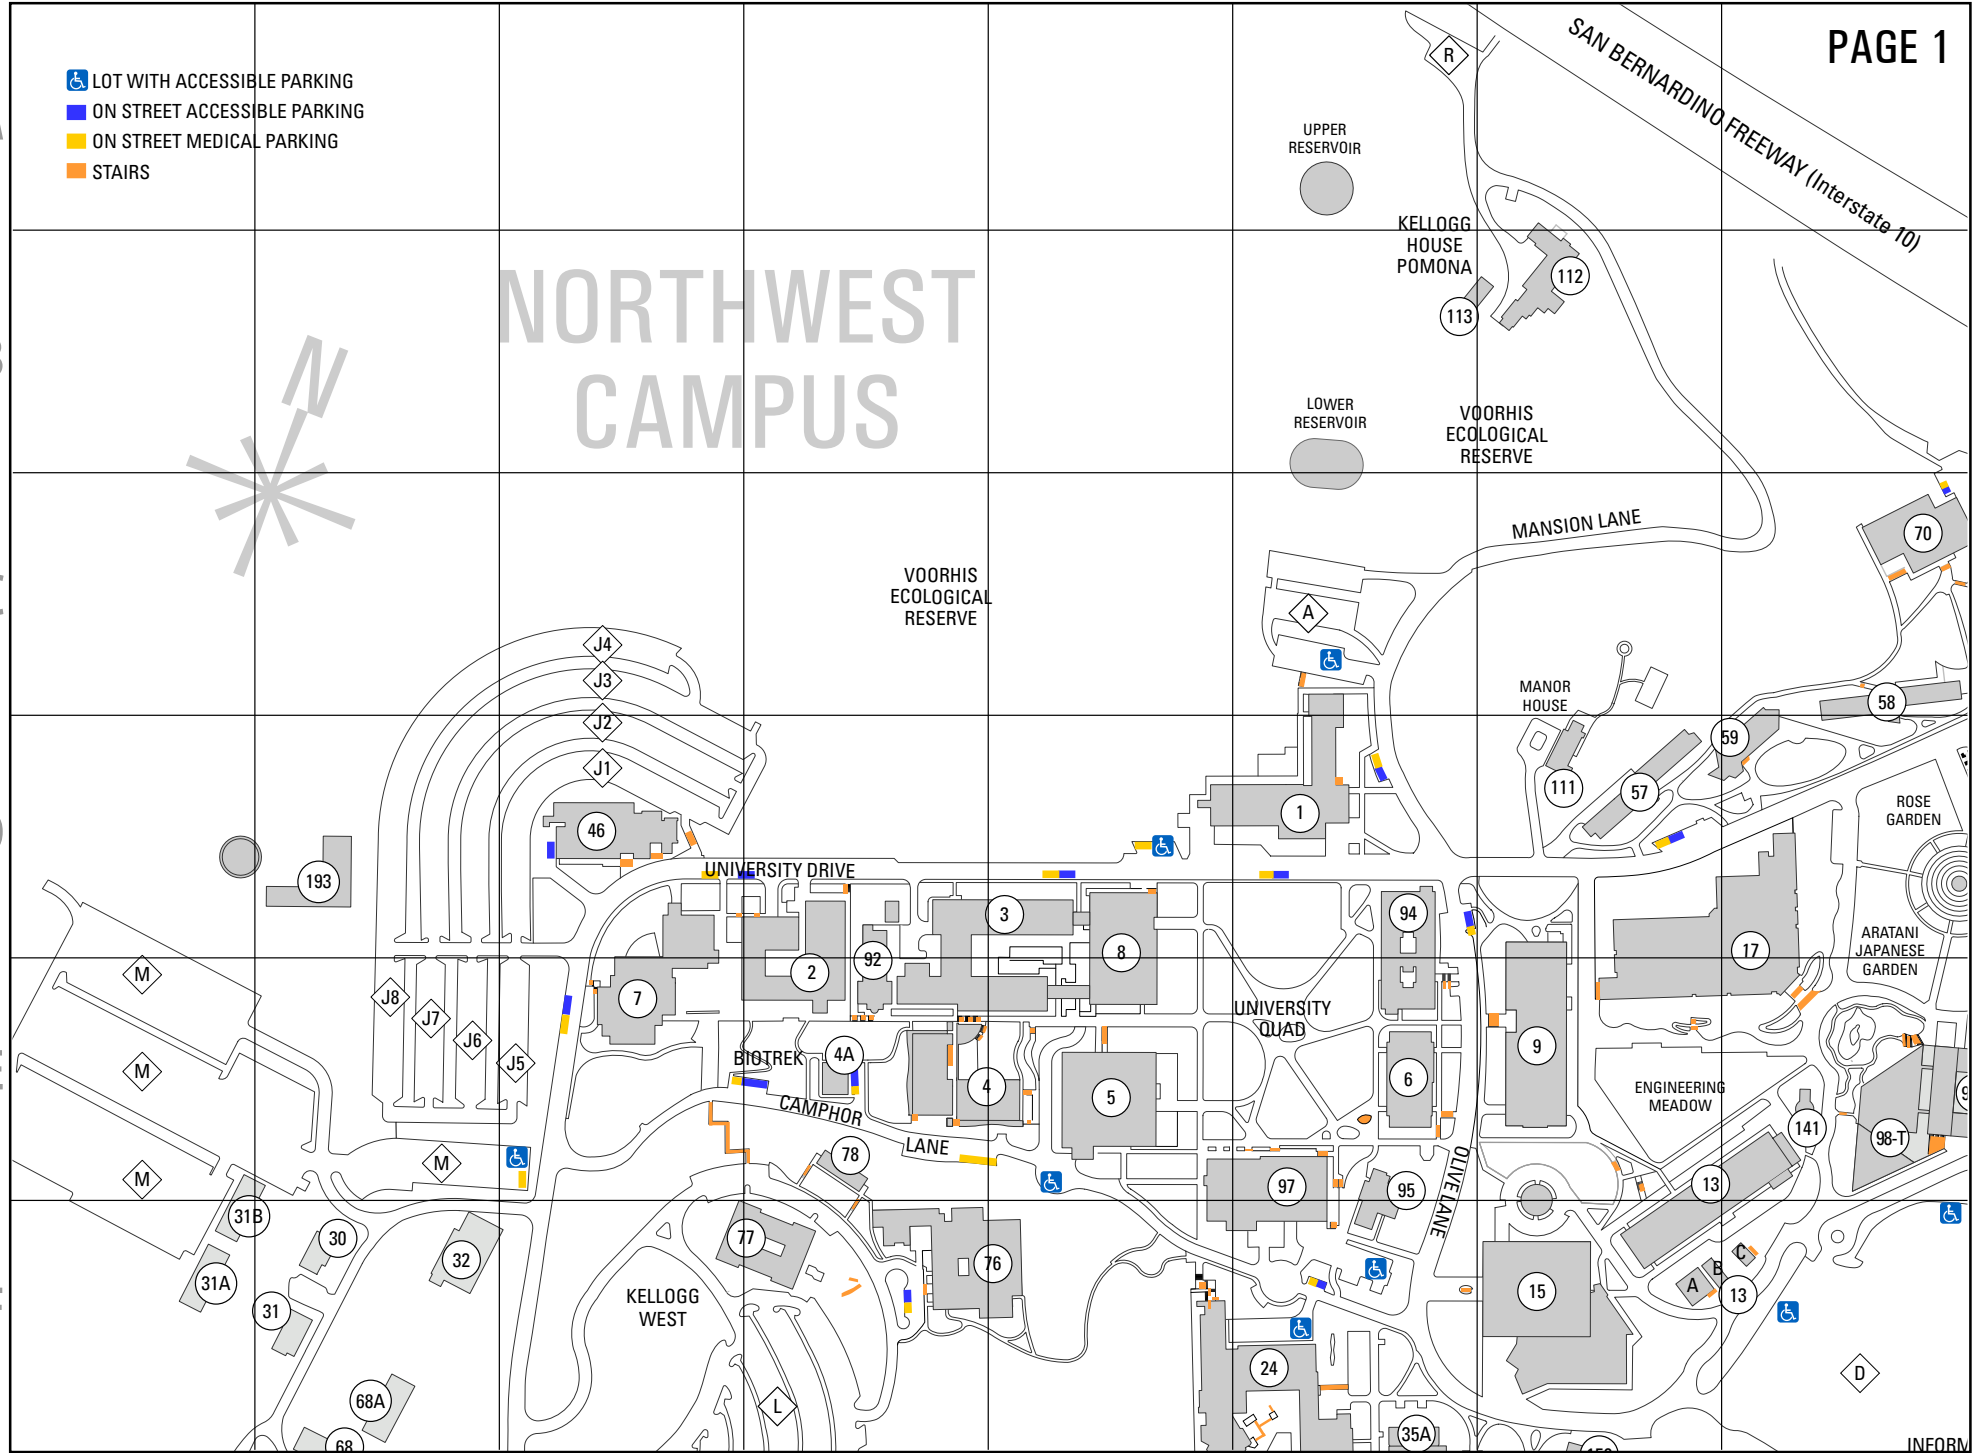

Campus Map

1 2 3 4 5 6 7 8

A
B
C
D
E
F

- LOT WITH ACCESSIBLE PARKING
- ON STREET ACCESSIBLE PARKING
- ON STREET MEDICAL PARKING
- STAIRS

NORTHWEST CAMPUS

NORTHEAST CAMPUS

INFORMATION

EAST CENTRAL CAMPUS

60

10

270

260

250

220

240

Visitor Parking

AMERICAN RED CROSS

SOUTH CAMPUS DRIVE

SOUTH CAMPUS DRIVE

VALLEY BLVD

SOUTHERN PACIFIC RR

TEMPLE AVENUE

SOUTHEAST CAMPUS

(Baseball)

PARKING LOTS AND SELECTED OUTDOOR SPACES

Parking Lot	Page Row Column		Outdoor Space	Page Row Column	Number
Parking Lot A	1-C-6	--	Arabian Horse Center Arena	4-B-3	997-41
Parking Lot B	5-B-7	--	BioTrek Ethnobotany Garden	1-E-3	997-56
Parking Lot C	2-F-1	--	CLA Paseo	2-E-1	997-35
Parking Lot D	3-A-8	--	CLA Technopolis	2-E-1	997-36
Parking Lot E1	4-A-6	--	Japanese Garden	1-E-8	997-54
Parking Lot E2	4-B-5	--	Kellogg Track and Infield	5-A-6	997-3
Parking Lot F1 – F5	2-D-3, 2-E-3, 2-E-4	--	Meadow	1-E-7	997-17
Parking Lot F5 – F10	2-F-2, 2-F-3, 2-F-4	--	Outdoor Basketball Courts	3-D-6	997-15
Parking Lot G	Closed	--	Pumpkin Field	5-C-4	997-45
Parking Lot H	2-E-2	--	Rose Garden	2-D-1	997-53
Parking Lot I	5-D-4	--	Scolinos Baseball Field	4-E-1	997-4
Parking Lot J1 – J8	1-D-2, 1-C-3	--	Soccer Field	3-E-7	997-8
Parking Lot K	5-A-5	--	Starbucks Library Patio	1-F-6	997-34
Parking Lot K Annex	5-A-4	--	Tennis Courts	3-E-5	997-1
Parking Lot L	3-A-4	--	University Park	3-B-7	997-33
Parking Lot M	1-E-1, 1-E-2	--	Union Plaza Horseshoe Hill	3-B-8	997-32
Parking Lot N	Closed	--	University Quad	1-E-6	997-25
Parking Lot O	5-D-7	--	Voorhis Ecological Preserve	1-C-7, 1-C-4	997-39
Parking Lot P	4-E-1	--	Voorhis Park	2-E-1	997-38
Parking Lot Q	Closed	--			
Parking Lot R	5-D-5	--			