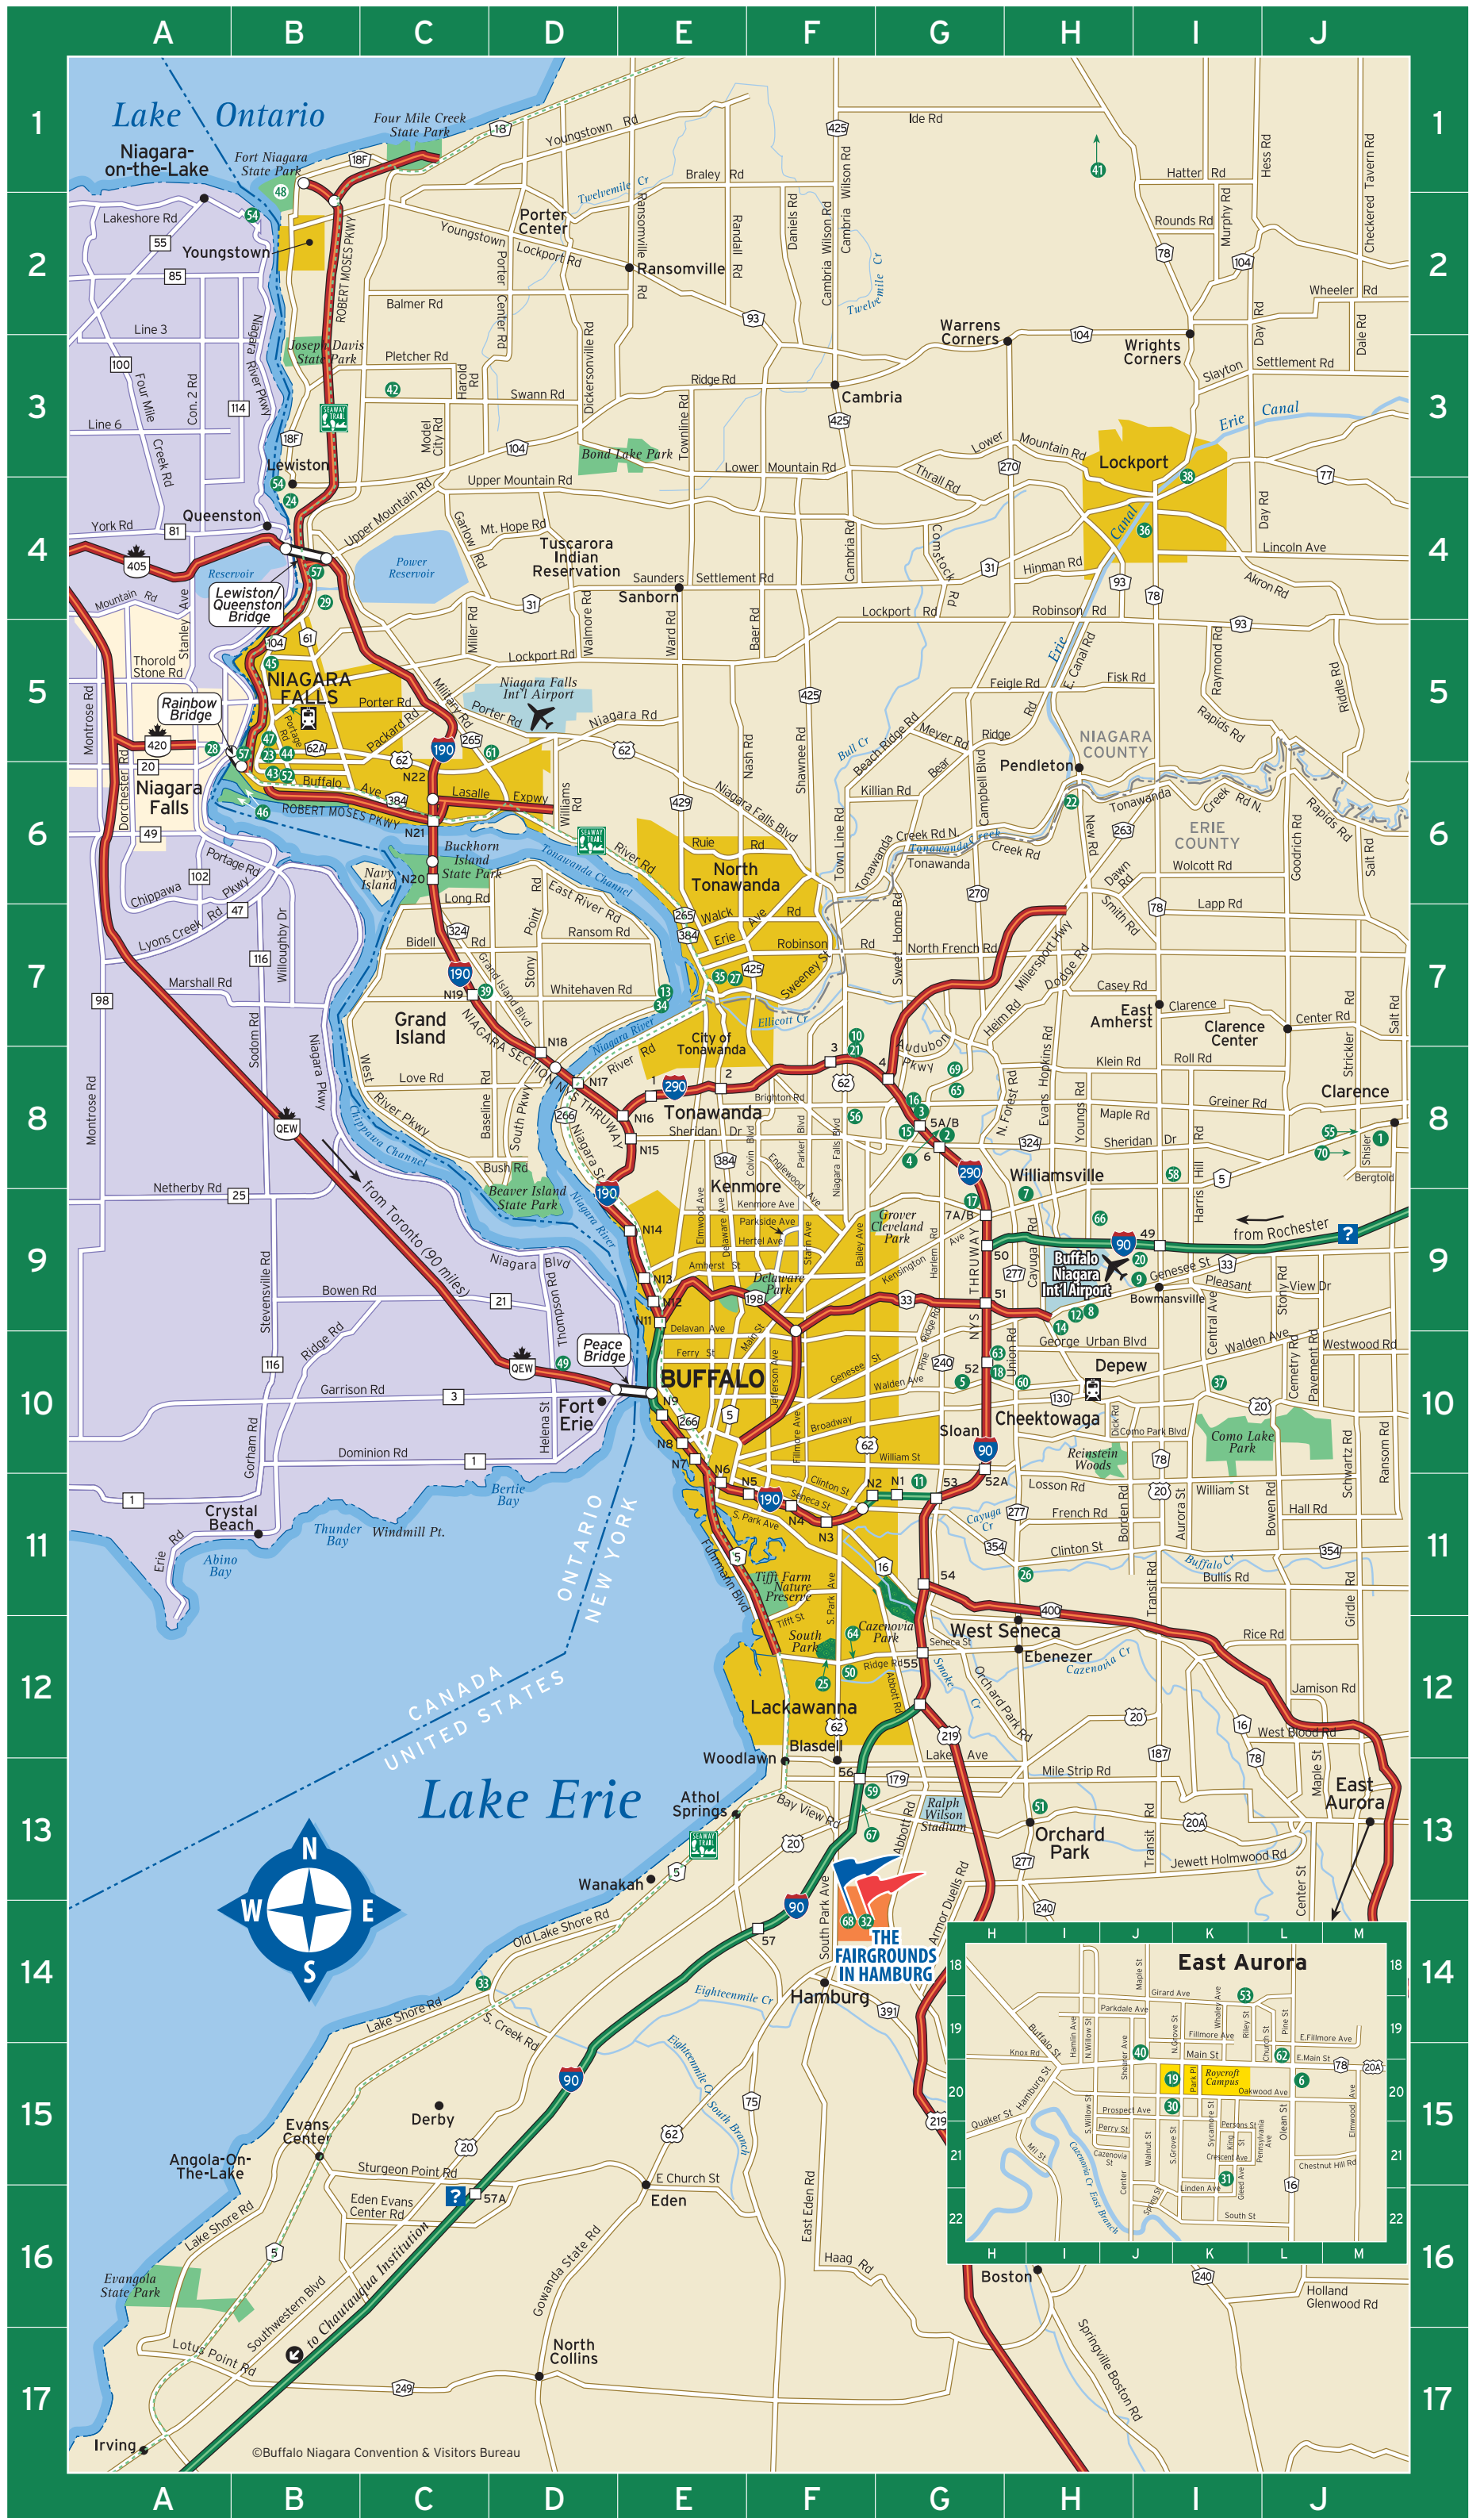

BUFFALO NIAGARA FALLS REGION

Below are some attractions, accommodations and other points of interest beyond the city of Buffalo.

Accommodations

- J-8 1 Asa Ransom House
- G-8 2 Buffalo Amherst Courtyard by Marriott
- G-8 3 Buffalo Niagara Marriott
- G-8 4 Comfort Inn Amherst/Buffalo/Niagara Falls
- F-13 5 Hampton Inn Buffalo-Airport
- L-20 6 Hampton Inn East Aurora
- F-13 7 Hampton Inn Williamsville
- G-8 8 Hilton Garden Inn
- I-9 9 Holiday Inn Buffalo Airport
- F-8 10 Holiday Inn Buffalo Amherst
- G-11 11 Holiday Inn Express & Suites
- H-9 12 Holiday Inn Express Hotel & Suites Buffalo Airport
- E-7 13 Holiday Inn Grand Island
- F-14 14 Homewood Suites Buffalo-Airport
- F-14 15 Homewood Suites Buffalo-Amherst
- G-8 16 Hotel Indigo
- G-8 17 Lord Amherst Motor Hotel
- G-10 18 Millennium Airport Hotel
- J-20 19 Roycroft Inn & Campus and Copper Shop Gallery
- H-9 20 Sleep Inn Airport
- G-10 21 Sleep Inn Buffalo-Amherst

Shopping

- J-8 55 Antique World
- F-8 56 Boulevard Mall
- B-4,5 57 Duty Free Americas (2 locations)
- I-8 58 Eastern Hills Mall
- G-13 59 McKinley Mall
- H-10 60 Niagara Hobby & Craft Mart
- D-5 61 Prime Outlets
- L-19 62 Vidler's 5 & 10
- H-10 63 Walden Galleria Mall
- F-12 64 Woysner's Christmas Shoppe

Transportation

- B-5, H-10  Amtrak (2 locations)
-  Olmsted parks
-  Seaway Trail

DOWNTOWN BUFFALO

Accommodations

- D-8 1 Adam's Mark Buffalo
- E-2 2 Best Western Inn on the Avenue
- F-5 3 Buffalo Hostel
- F-5 4 Comfort Suites
- H-2 5 Doubletree Club Hotel
- E-5 6 Hampton Inn Downtown
- F-2 7 Holiday Inn Buffalo
- F-6 8 Hyatt Regency Buffalo
- E-4 9 Mansion on Delaware Avenue