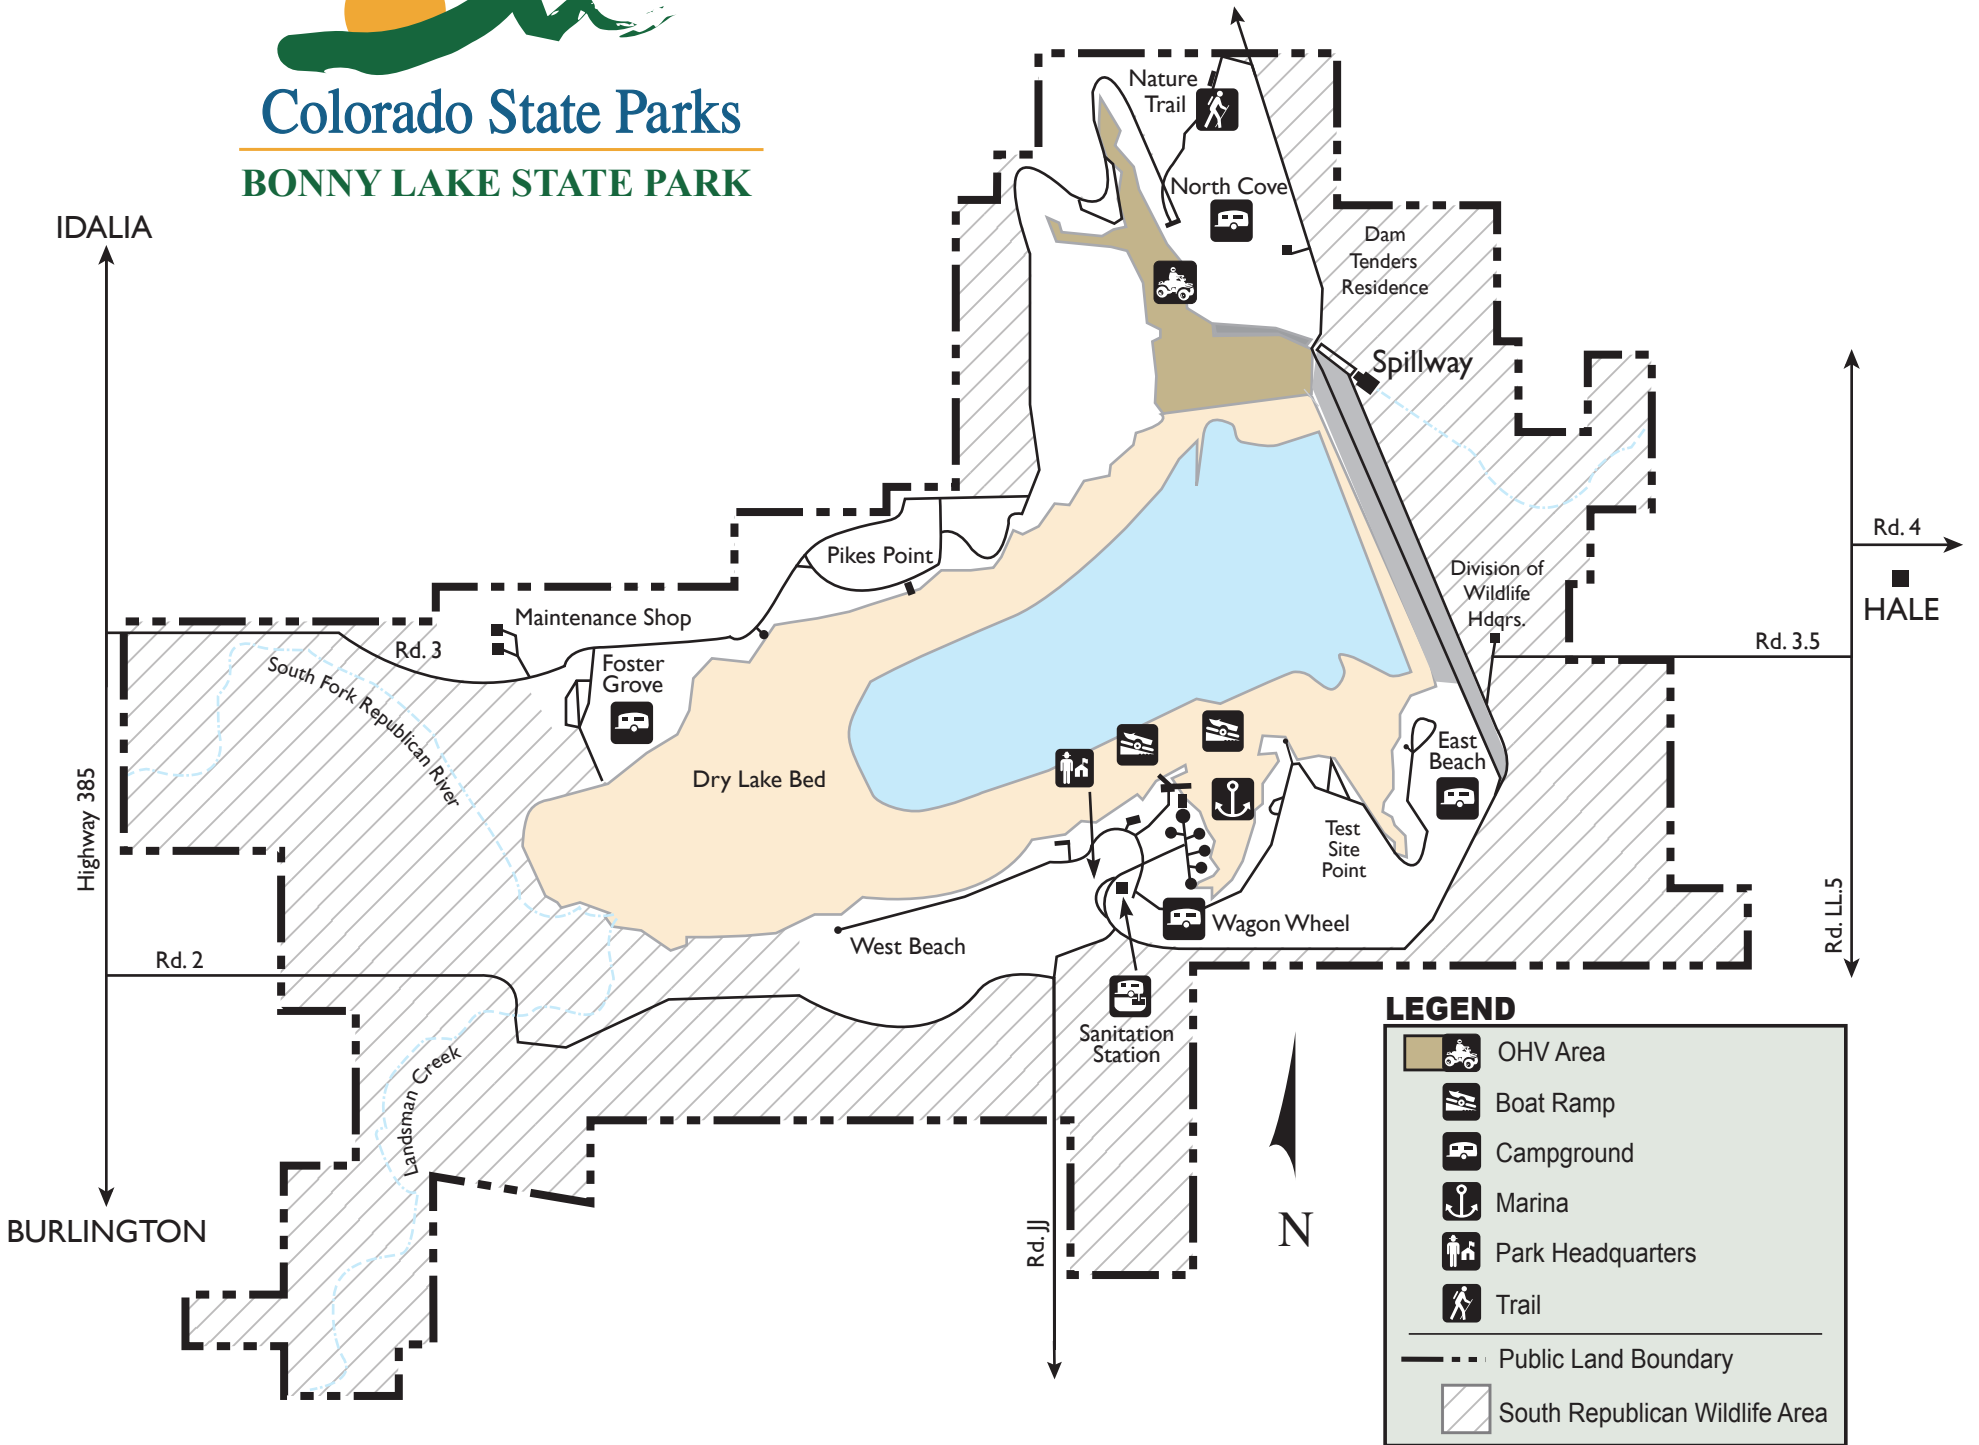

Colorado State Parks

BONNY LAKE STATE PARK

LEGEND

	OHV Area
	Boat Ramp
	Campground
	Marina
	Park Headquarters
	Trail
	Public Land Boundary
	South Republican Wildlife Area