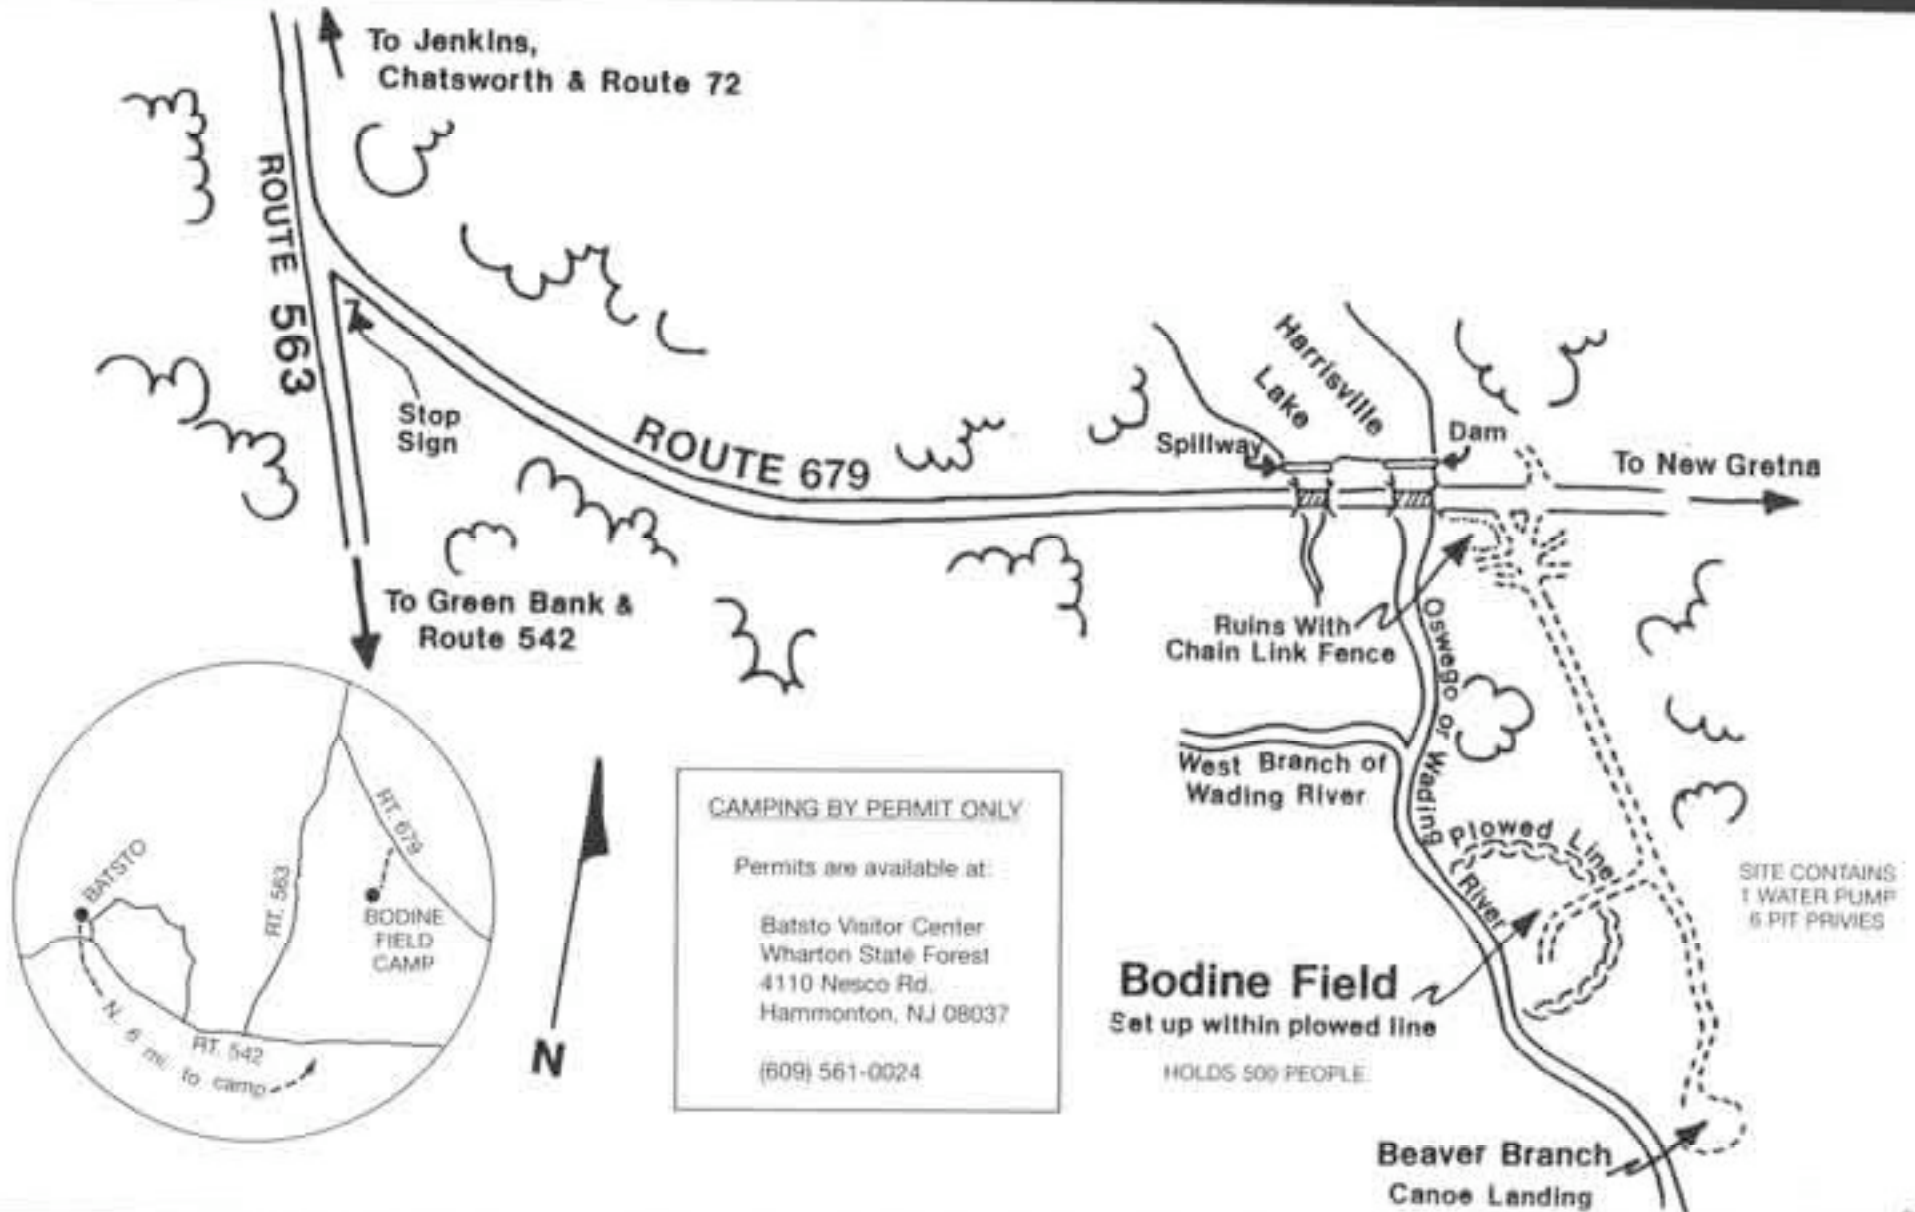

Bodine Field Campsite

Wharton State Forest

CAMPING BY PERMIT ONLY

Permits are available at:

Batsto Visitor Center
Wharton State Forest
4110 Nesco Rd.
Hammonton, NJ 08037

(609) 561-0024