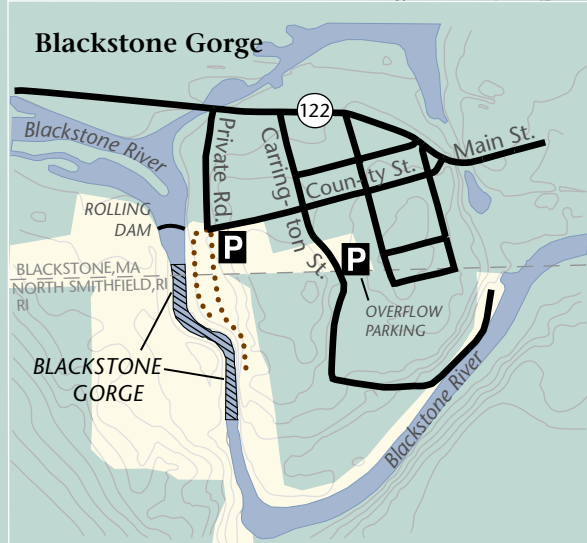

LEGEND

-  Blackstone River & Canal Heritage State Park
-  Paved Road
-  Trail
-  Picnic Area
-  Canoe Access
-  Parking
-  Railroad
-  Town Boundary
-  River
-  Pond
-  Wetland
-  Contour Line (30' Interval)

SCALE IN MILES