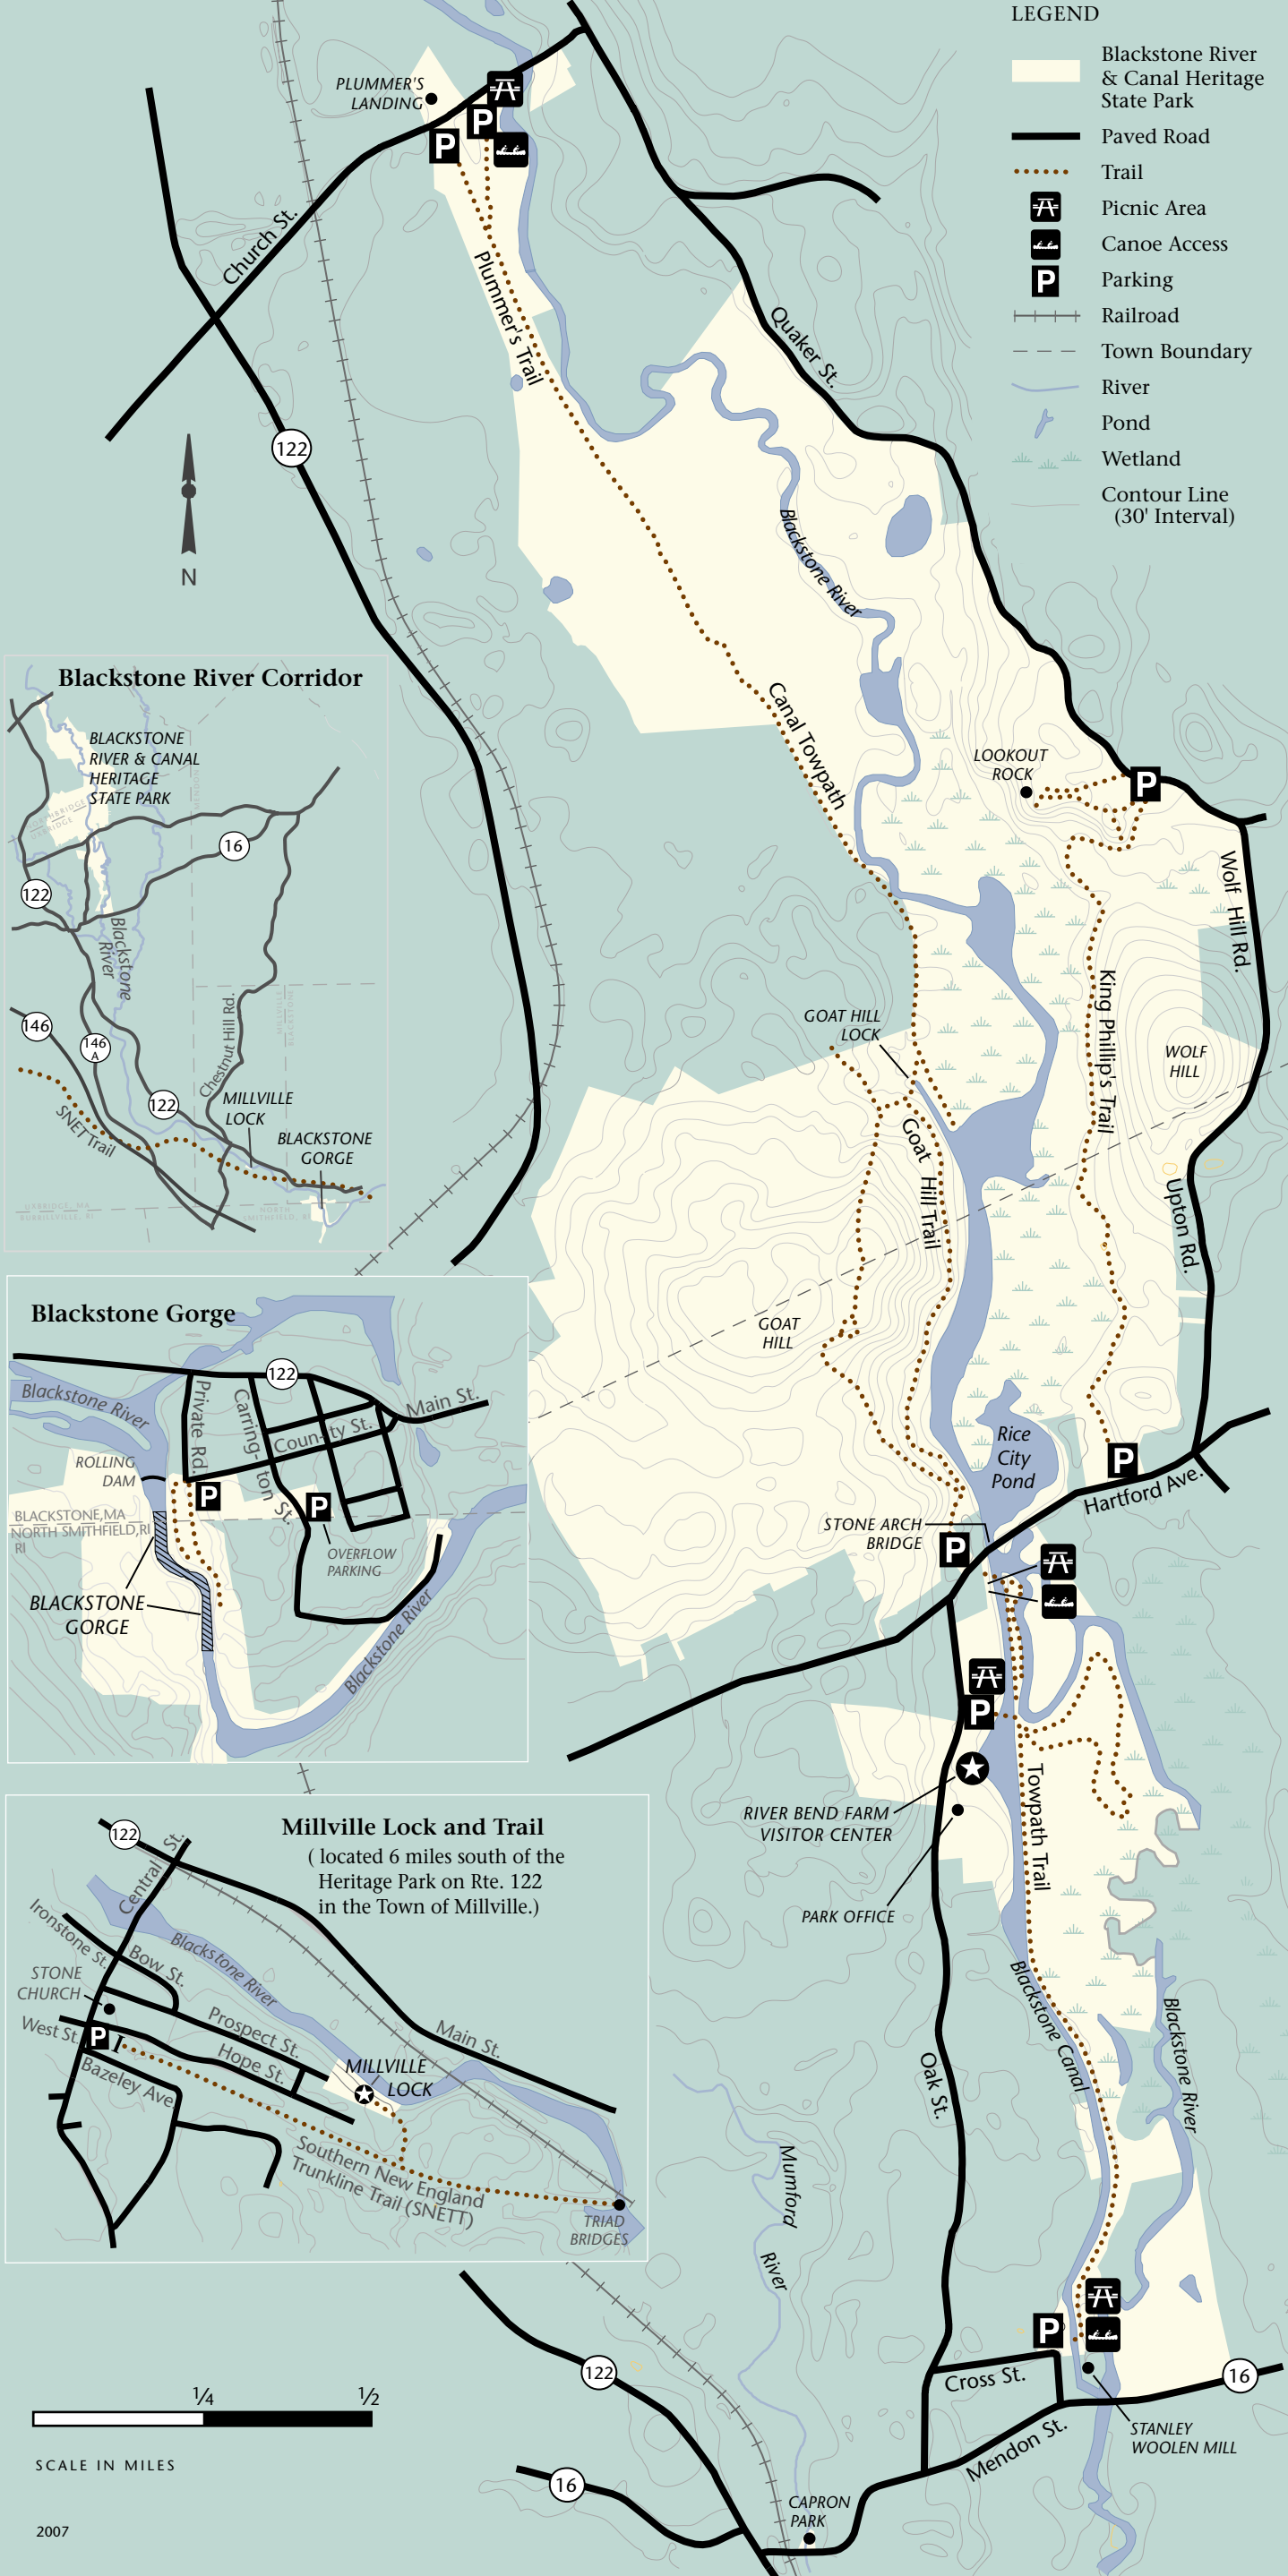

LEGEND

-  Blackstone River & Canal Heritage State Park
-  Paved Road
-  Trail
-  Picnic Area
-  Canoe Access
-  Parking
-  Railroad
-  Town Boundary
-  River
-  Pond
-  Wetland
-  Contour Line (30' Interval)

SCALE IN MILES