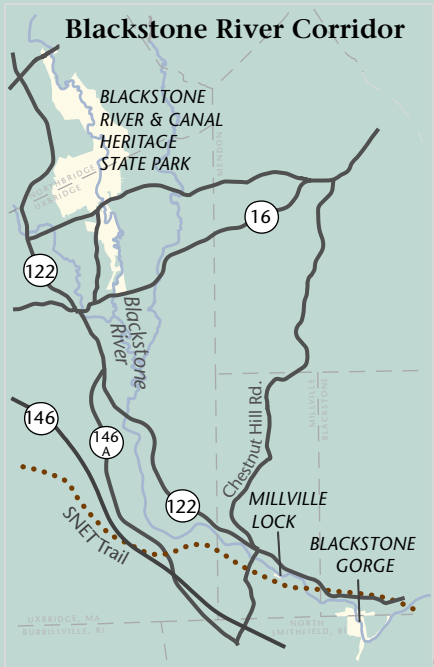

LEGEND

-  Blackstone River & Canal Heritage State Park
-  Paved Road
-  Trail
-  Picnic Area
-  Canoe Access
-  Parking
-  Railroad
-  Town Boundary
-  River
-  Pond
-  Wetland
-  Contour Line (30' Interval)

SCALE IN MILES