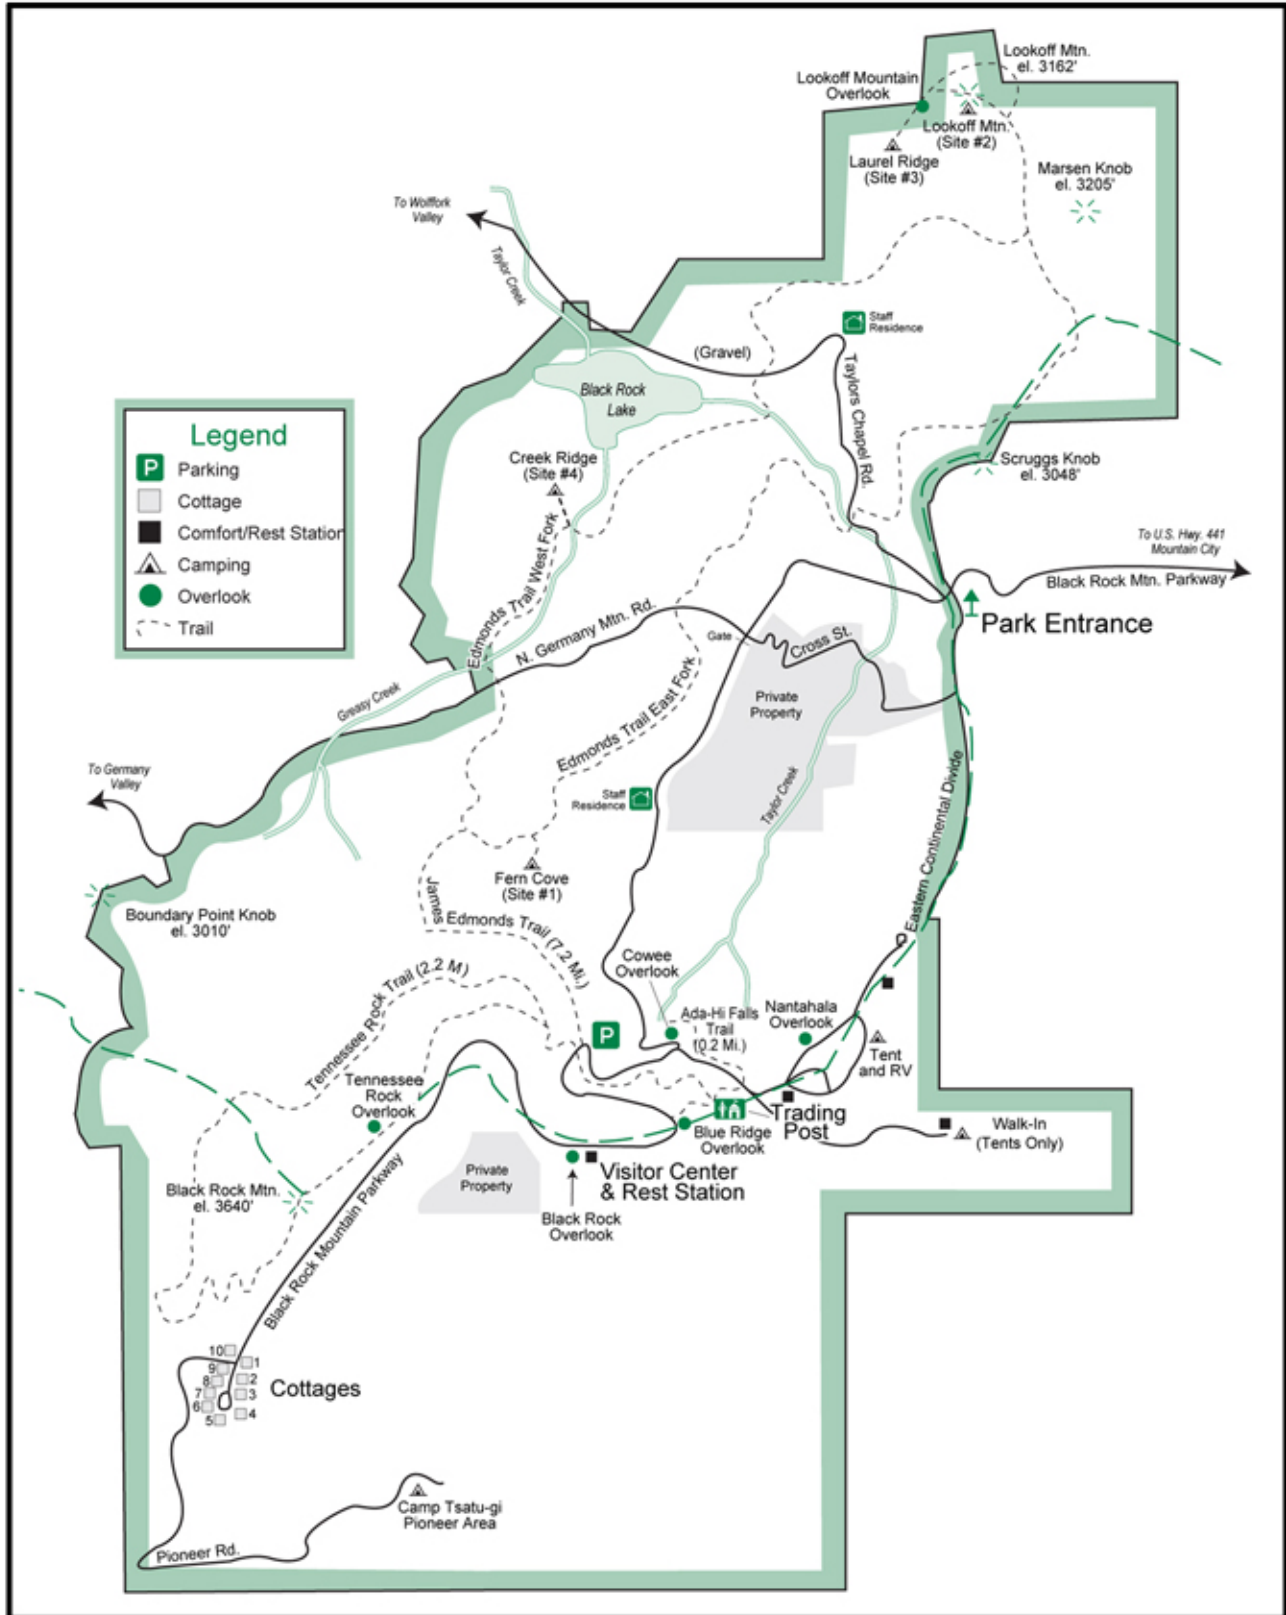

BLACK ROCK MOUNTAIN STATE PARK

CHRIS CLARK
COMMISSIONER

BLACK ROCK MOUNTAIN STATE PARK

BECKY KELLEY
DIRECTOR