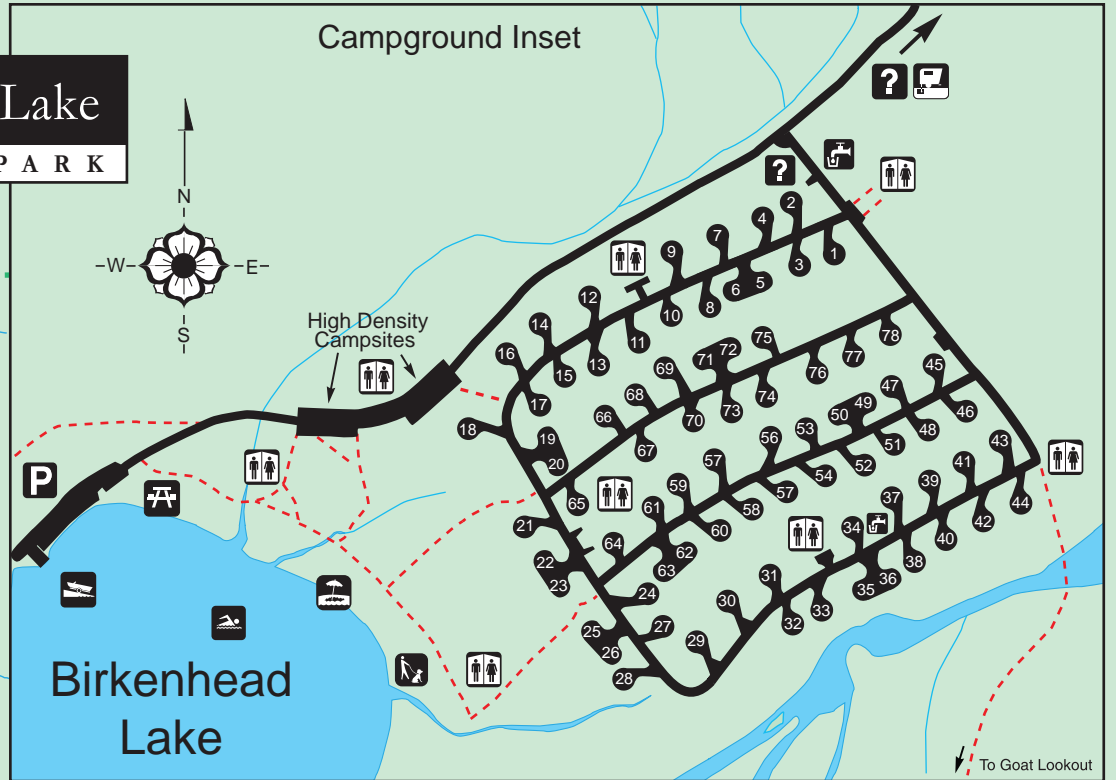

# Birkenhead Lake

PROVINCIAL PARK

## Campground Inset

Birkenhead Lake

Mount John Decker

D'arcy 24 km.  
Pemberton 54 km.

See Inset

Phelix

Goat Lookout

### LEGEND

- |  |                         |  |                |
|--|-------------------------|--|----------------|
|  | Tent/Vehicle Campground |  | Parking        |
|  | Information             |  | Picnic Area    |
|  | Wilderness Camping      |  | Toilets        |
|  | Boat Launch             |  | Water          |
|  | Mountain Biking         |  | Hiking         |
|  | Sani-Station            |  | Viewpoint      |
|  | Swimming                |  | No Motor Bikes |
|  | Road                    |  | Park Boundary  |
|  | Trail                   |  |                |

0 0.5 1 1.5 2  
Scale in kilometres

Birkenhead Mountain