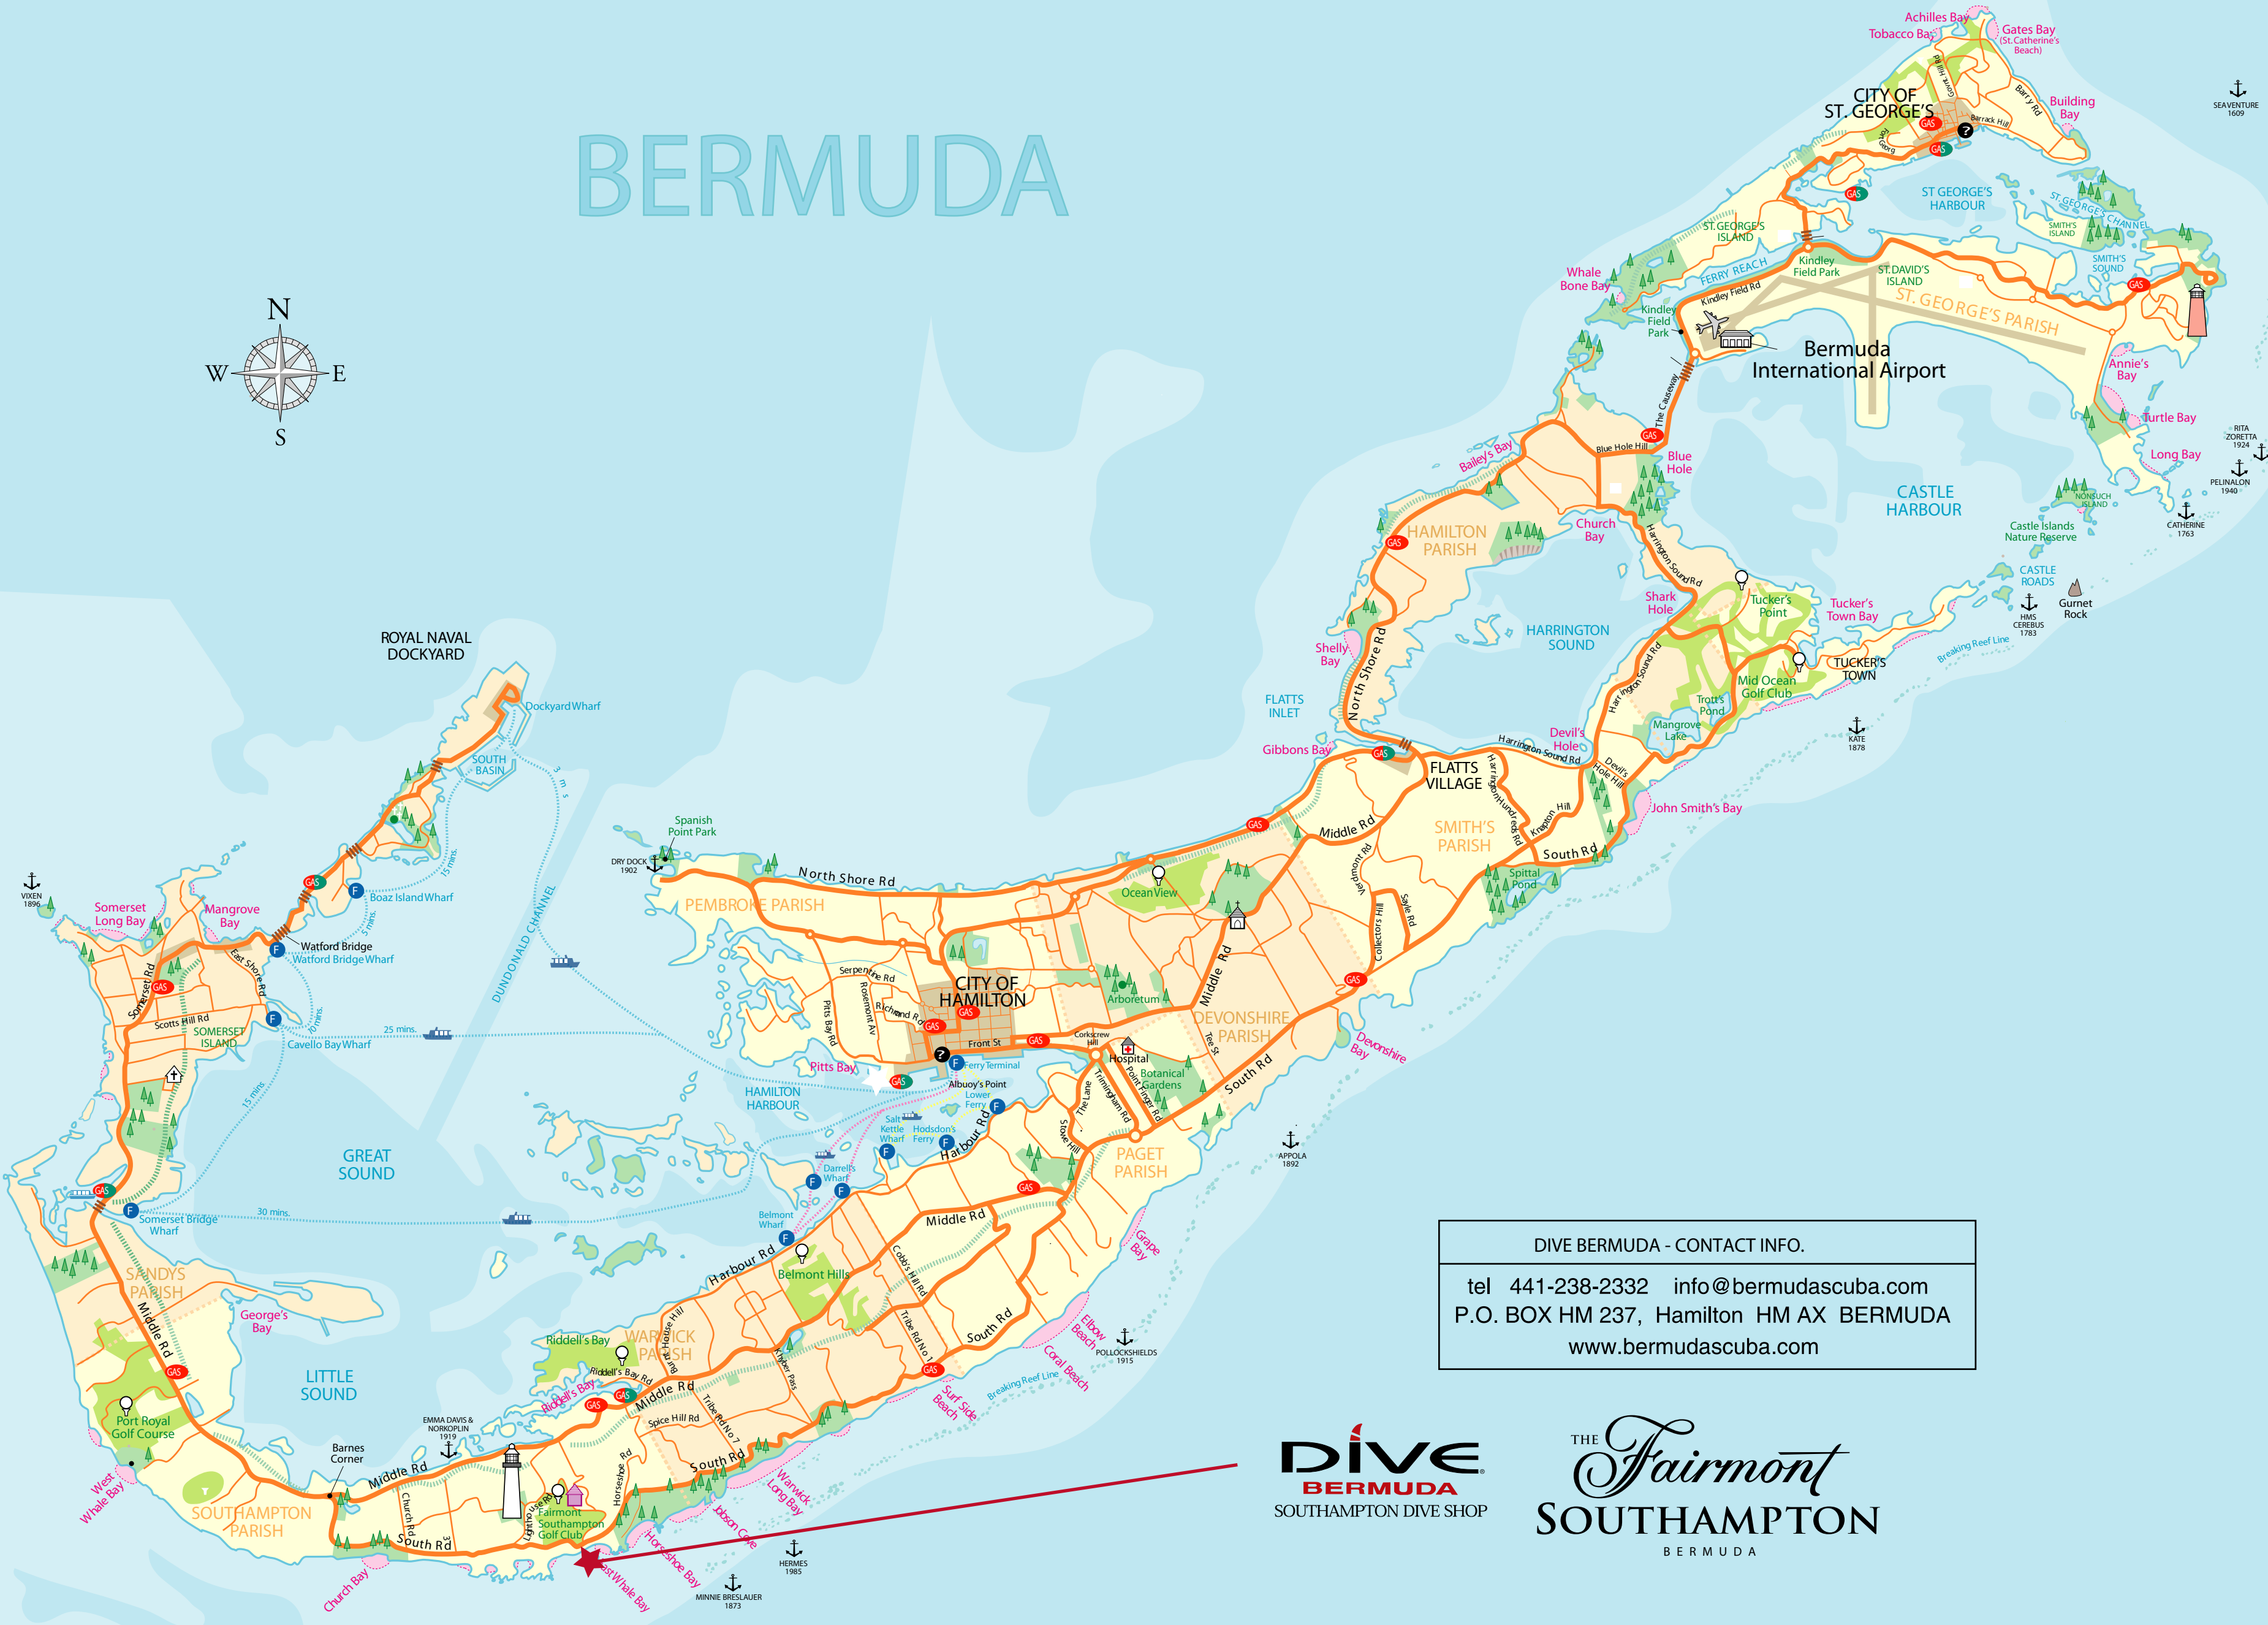

# BERMUDA

DIVE BERMUDA - CONTACT INFO.  
tel 441-238-2332 info@bermudascuba.com  
P.O. BOX HM 237, Hamilton HM AX BERMUDA  
www.bermudascuba.com

**DIVE**  
BERMUDA  
SOUTHAMPTON DIVE SHOP

THE *Fairmont*  
SOUTHAMPTON  
BERMUDA