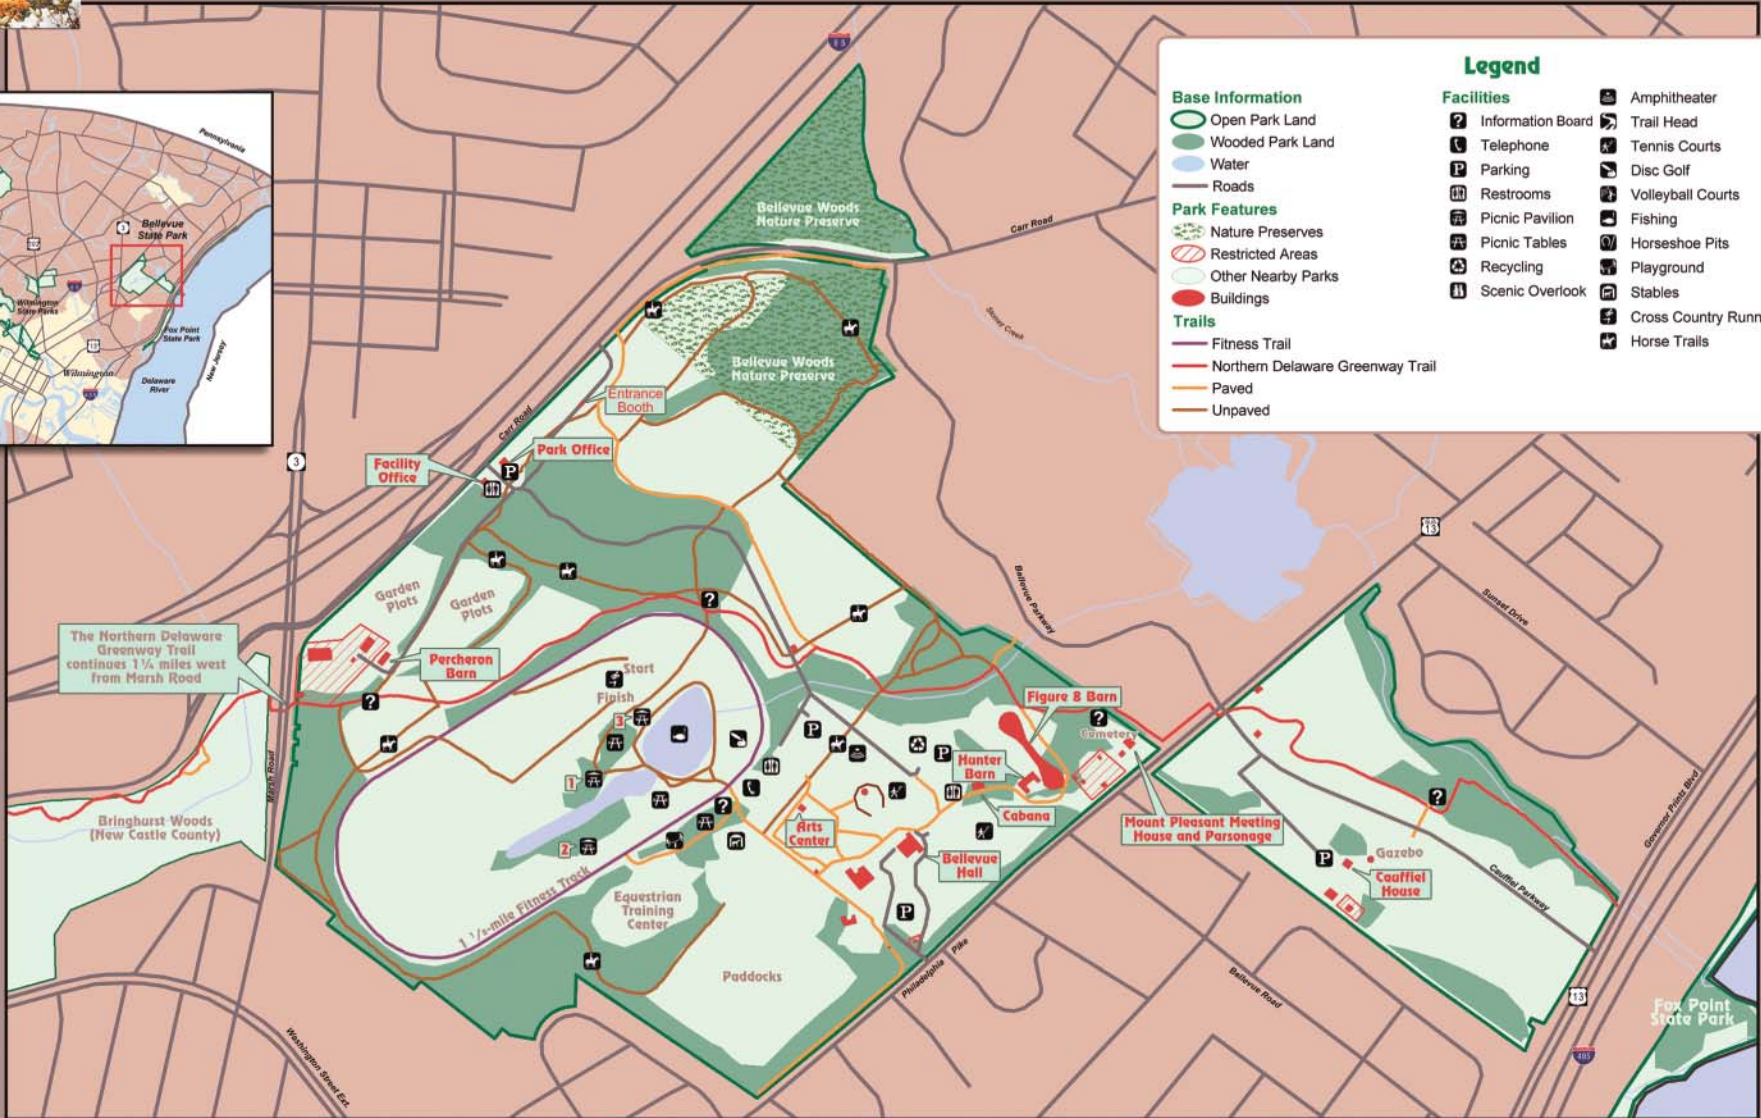

Legend

Base Information			
	Open Park Land		Amphitheater
	Wooded Park Land		Trail Head
	Water		Tennis Courts
	Roads		Disc Golf
Park Features			Volleyball Courts
	Nature Preserves		Fishing
	Restricted Areas		Horseshoe Pits
	Other Nearby Parks		Playground
	Buildings		Stables
Trails			Cross Country Running Course
	Fitness Trail		Horse Trails
	Northern Delaware Greenway Trail		
	Paved		
	Unpaved		

The Northern Delaware Greenway Trail continues 1 1/2 miles west from Marsh Road

Bringhurst Woods (New Castle County)

Fox Point State Park