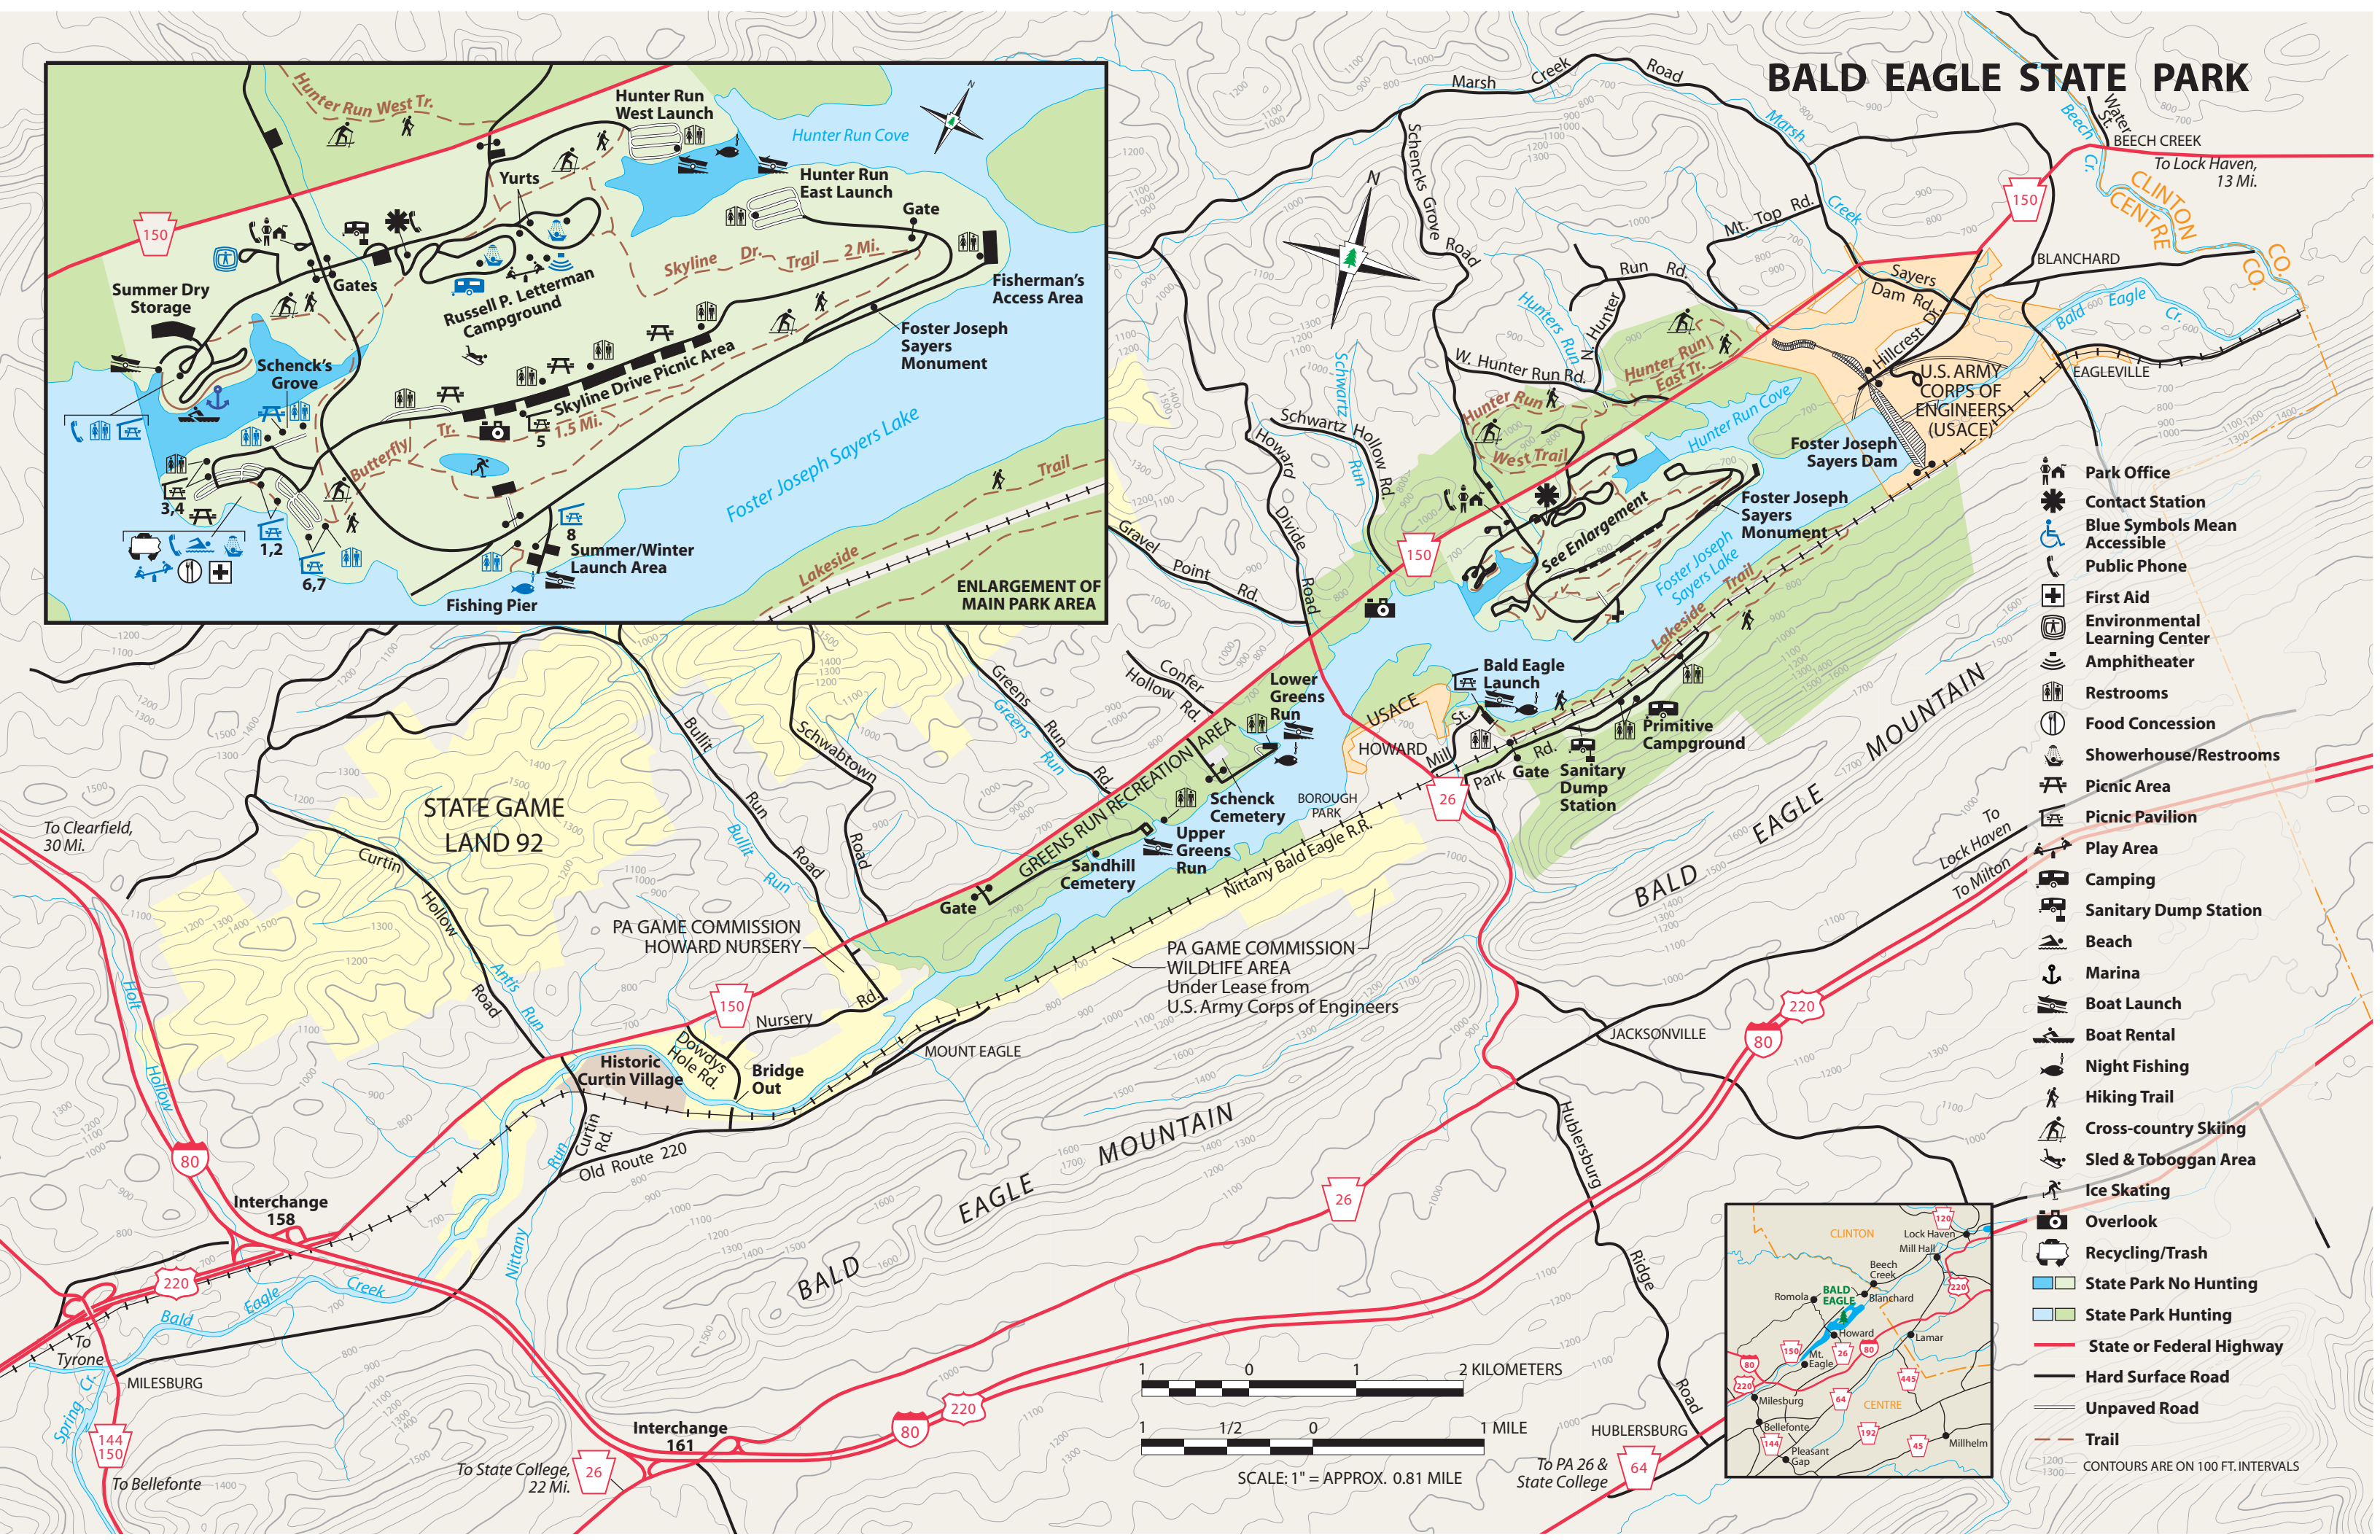

# BALD EAGLE STATE PARK

- Park Office
  - Contact Station
  - Blue Symbols Mean Accessible
  - Public Phone
  - First Aid
  - Environmental Learning Center
  - Amphitheater
  - Restrooms
  - Food Concession
  - Showerhouse/Restrooms
  - Picnic Area
  - Picnic Pavilion
  - Play Area
  - Camping
  - Sanitary Dump Station
  - Beach
  - Marina
  - Boat Launch
  - Boat Rental
  - Night Fishing
  - Hiking Trail
  - Cross-country Skiing
  - Sled & Toboggan Area
  - Ice Skating
  - Overlook
  - Recycling/Trash
  - State Park No Hunting
  - State Park Hunting
  - State or Federal Highway
  - Hard Surface Road
  - Unpaved Road
  - Trail
- CONTOURS ARE ON 100 FT. INTERVALS