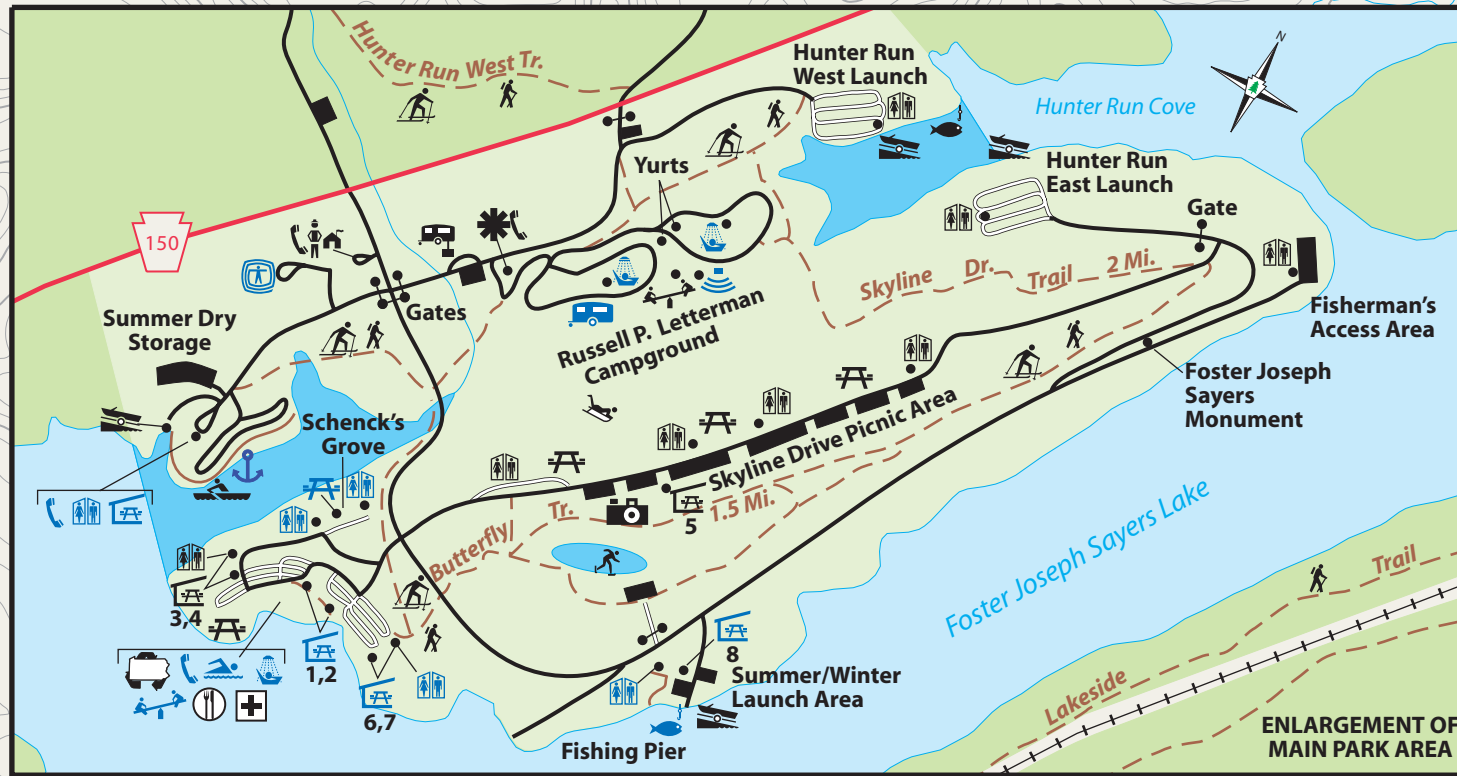

# BALD EAGLE STATE PARK

- Park Office
  - Contact Station
  - Blue Symbols Mean Accessible
  - Public Phone
  - First Aid
  - Environmental Learning Center
  - Amphitheater
  - Restrooms
  - Food Concession
  - Showerhouse/Restrooms
  - Picnic Area
  - Picnic Pavilion
  - Play Area
  - Camping
  - Sanitary Dump Station
  - Beach
  - Marina
  - Boat Launch
  - Boat Rental
  - Night Fishing
  - Hiking Trail
  - Cross-country Skiing
  - Sled & Toboggan Area
  - Ice Skating
  - Overlook
  - Recycling/Trash
  - State Park No Hunting
  - State Park Hunting
  - State or Federal Highway
  - Hard Surface Road
  - Unpaved Road
  - Trail
- CONTOURS ARE ON 100 FT. INTERVALS