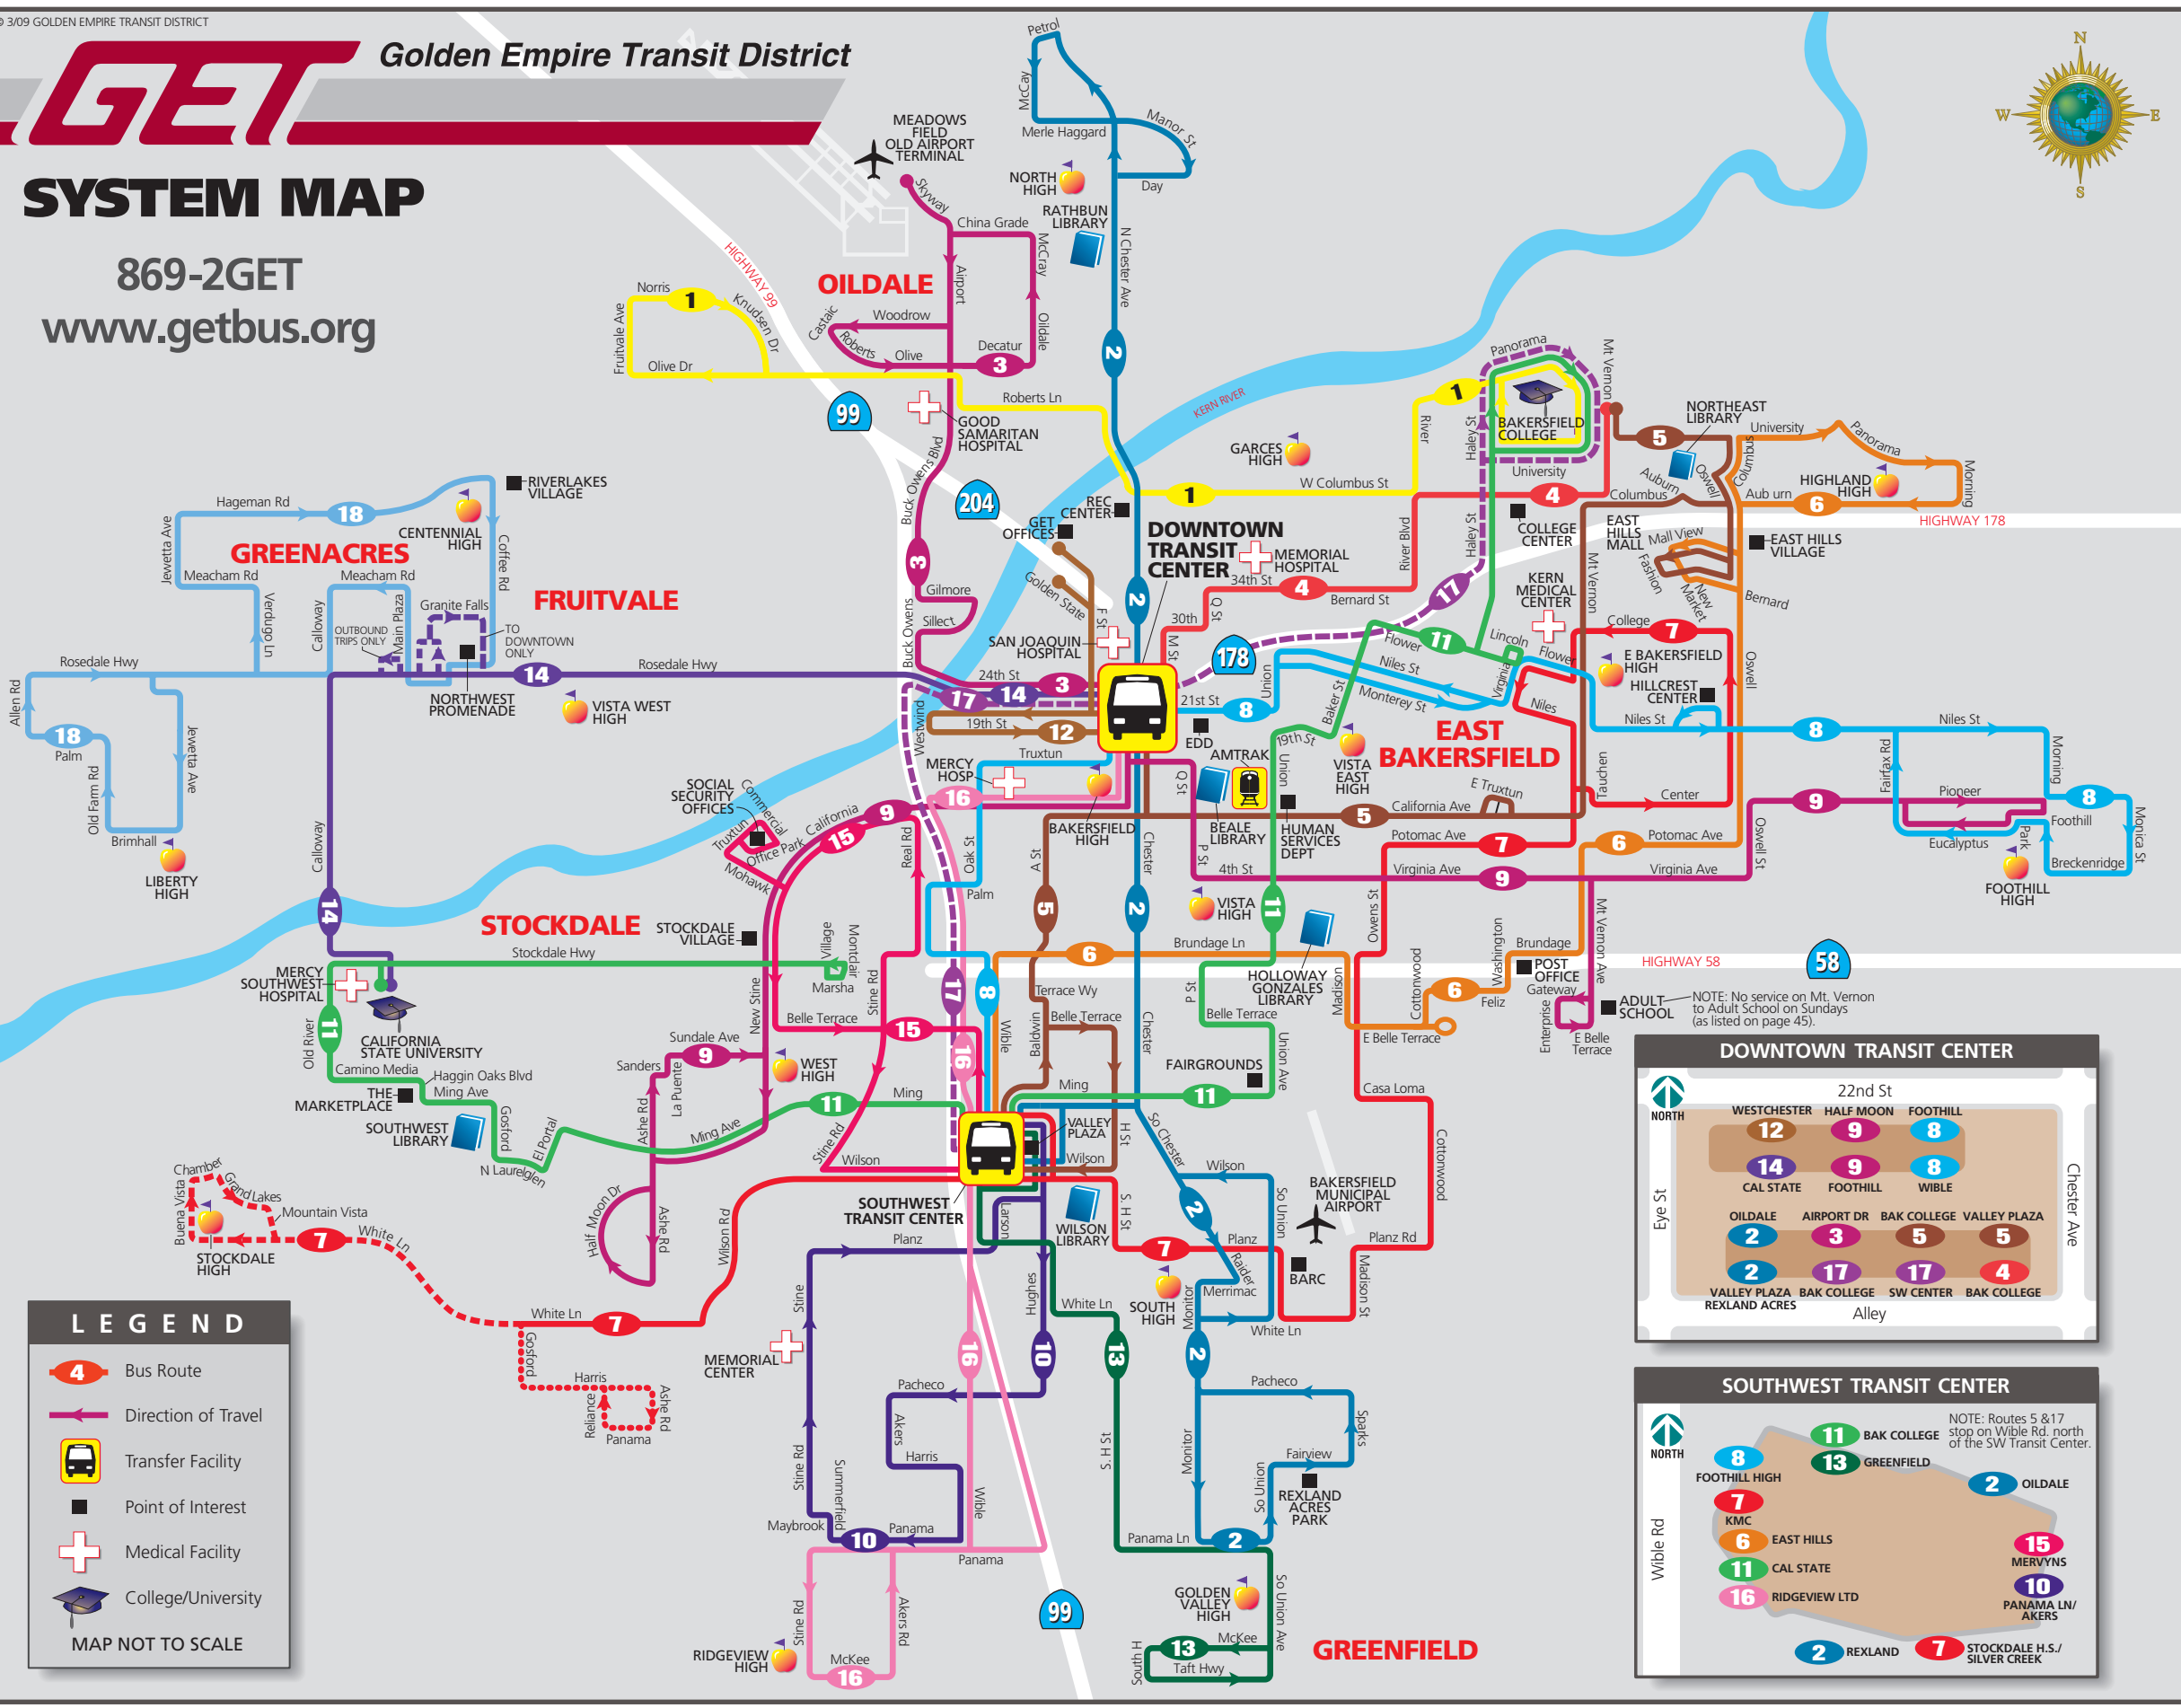

Golden Empire Transit District

SYSTEM MAP

869-2GET
www.getbus.org

LEGEND

- Bus Route
- Direction of Travel
- Transfer Facility
- Point of Interest
- Medical Facility
- College/University

MAP NOT TO SCALE

DOWNTOWN TRANSIT CENTER

22nd St

WESTCHESTER	HALF MOON	FOOTHILL
12	9	8
14	9	8
CAL STATE	FOOTHILL	WIBLE
2	3	5
2	17	17
VALLEY PLAZA	BAK COLLEGE	SW CENTER
REXLAND ACRES	Alley	BAK COLLEGE

SOUTHWEST TRANSIT CENTER

NOTE: Routes 5 & 17 stop on Wible Rd. north of the SW Transit Center.

8	11	BAK COLLEGE
FOOTHILL HIGH	13	GREENFIELD
7		2
KMC		OILDALE
6		15
EAST HILLS		MERVYNS
11		PANAMA LN/ AKERS
CAL STATE		10
16		STOCKDALE H.S./ SILVER CREEK
RIDGEVIEW LTD		7
2		2
REXLAND		