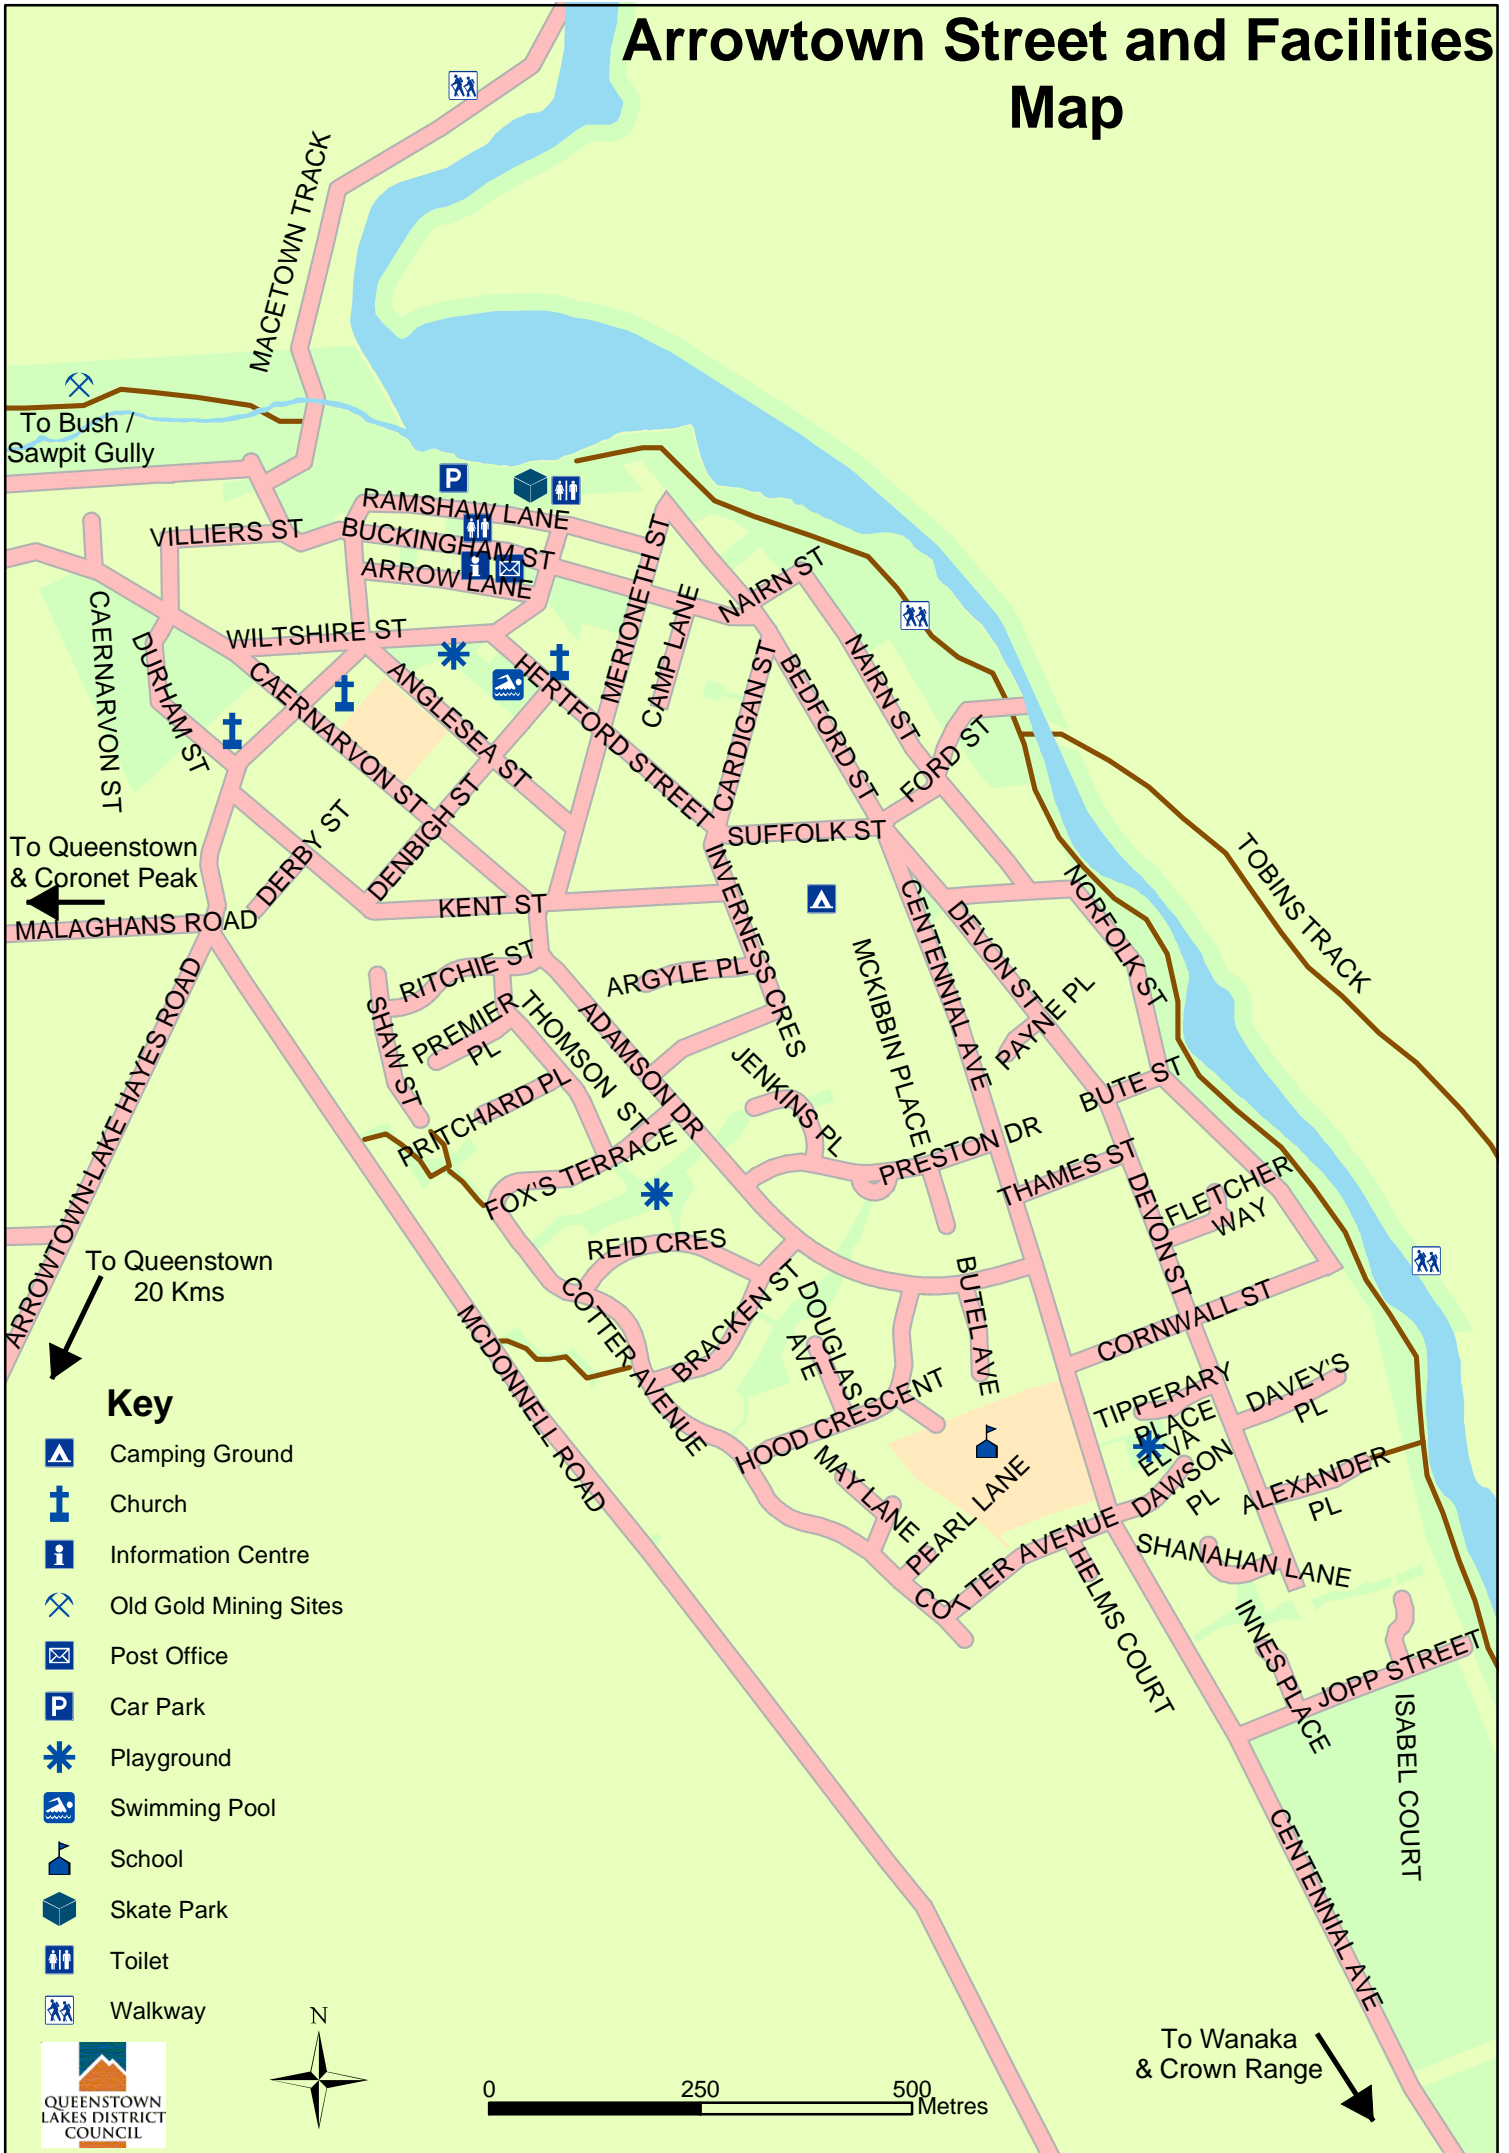

Arrowtown Street and Facilities Map

Key

-  Camping Ground
-  Church
-  Information Centre
-  Old Gold Mining Sites
-  Post Office
-  Car Park
-  Playground
-  Swimming Pool
-  School
-  Skate Park
-  Toilet
-  Walkway

0 250 500 Metres

To Wanaka & Crown Range