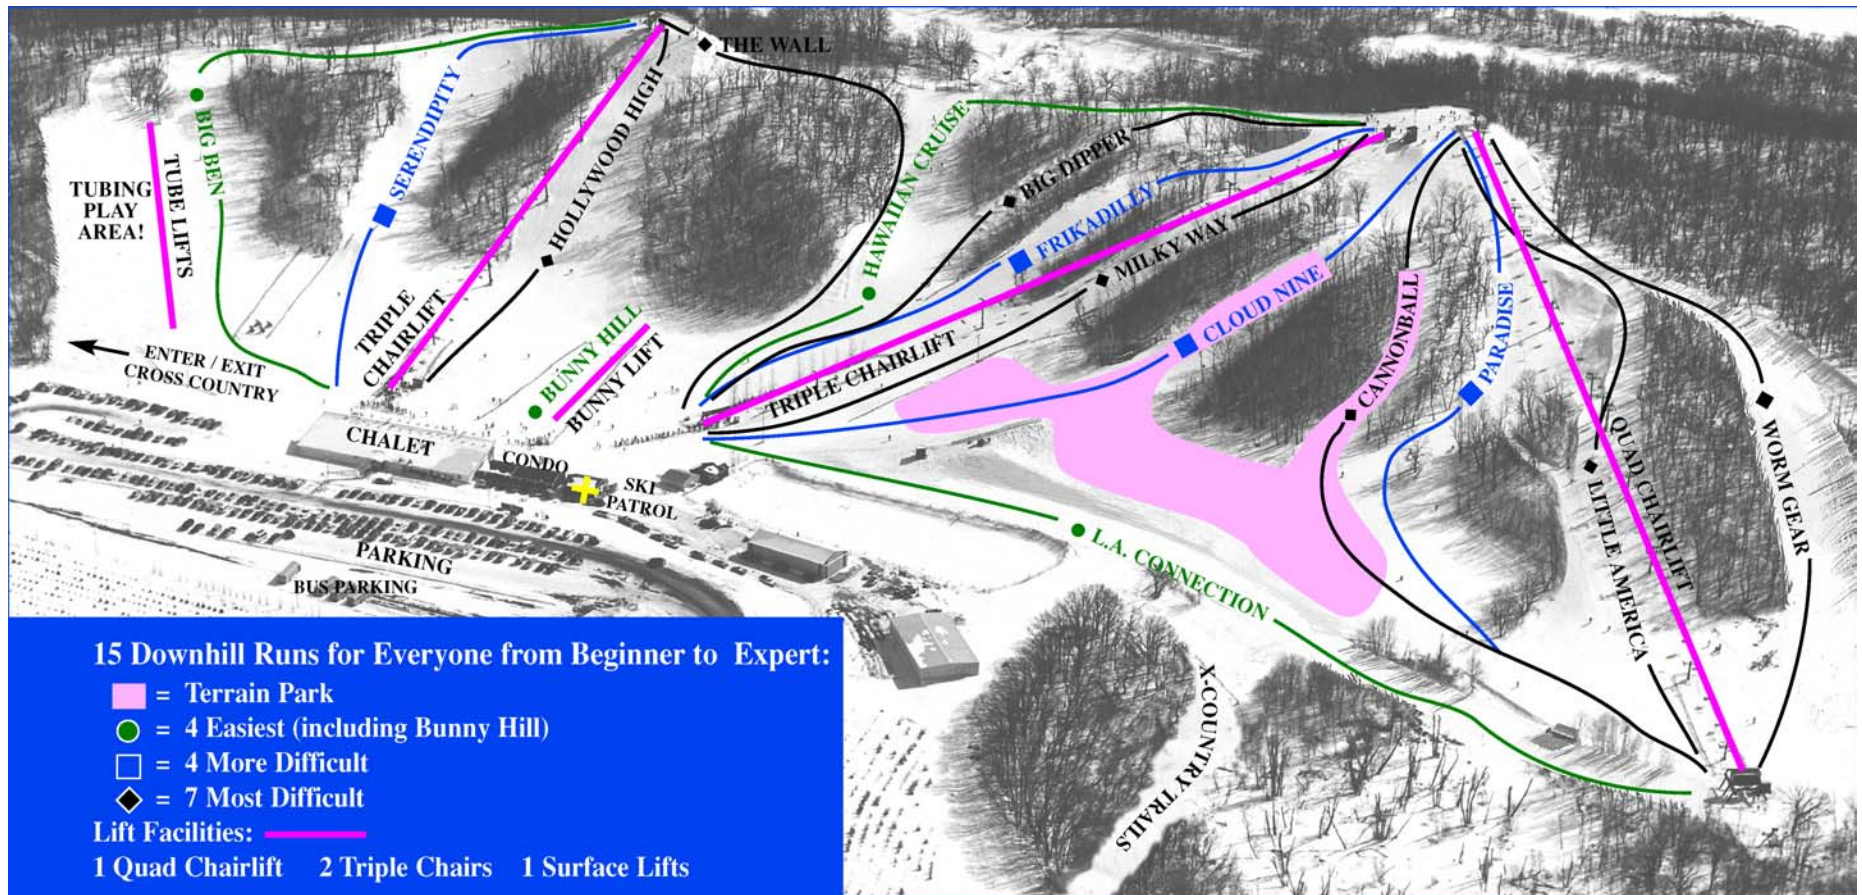

Andes Tower Hills – Trail Map

Andes Tower Hills Ski Area
 4505 Andes Road SW • Kensington, Minnesota 56343
 Phone: (320) 965-2455 • Fax: (320) 965-2278
 Toll Free: 1-87-SKI-ANDES (877) 542-6337