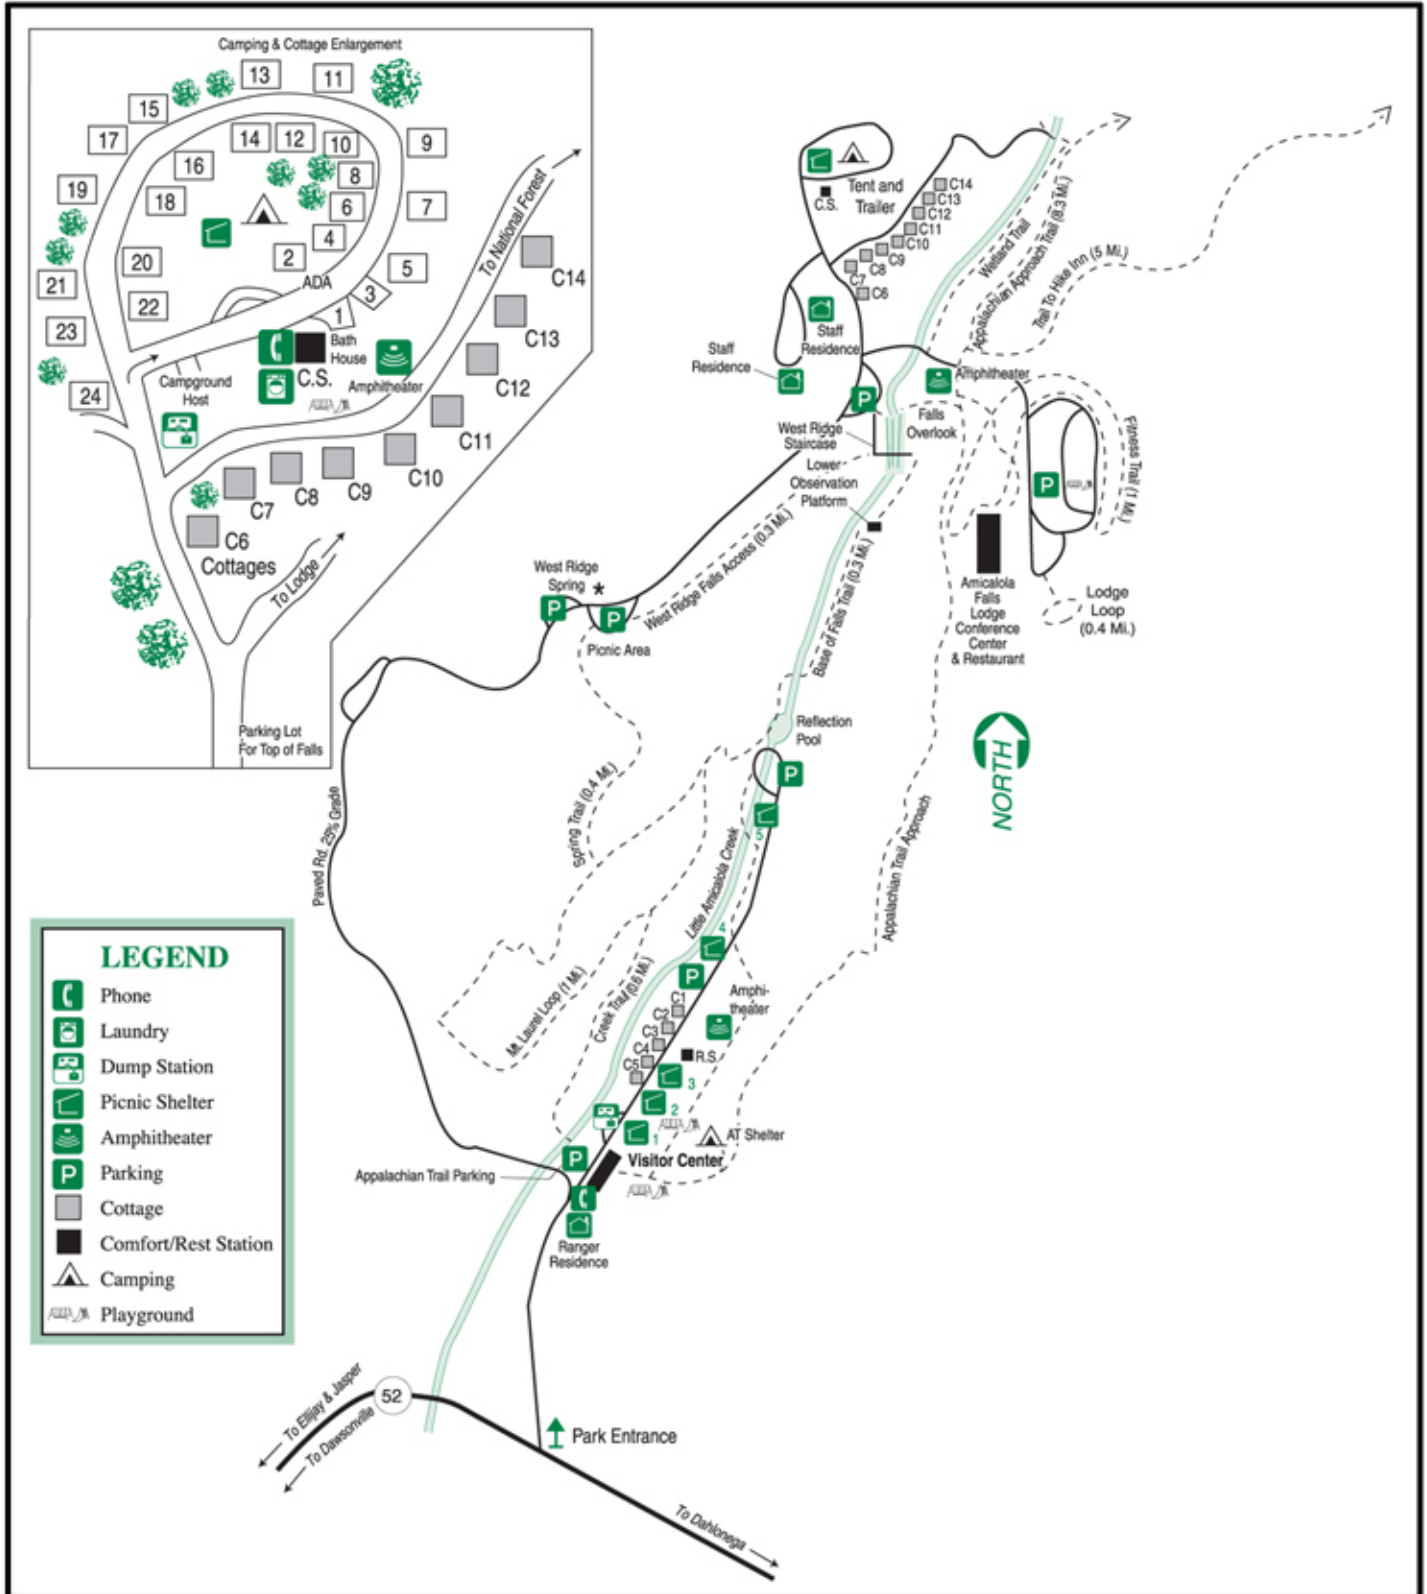

CHRIS CLARK
COMMISSIONER

AMICALOLA FALLS STATE PARK & LODGE

BECKY KELLEY
DIRECTOR

CHRIS CLARK
COMMISSIONER

AMICALOLA FALLS STATE PARK & LODGE

BECKY KELLEY
DIRECTOR