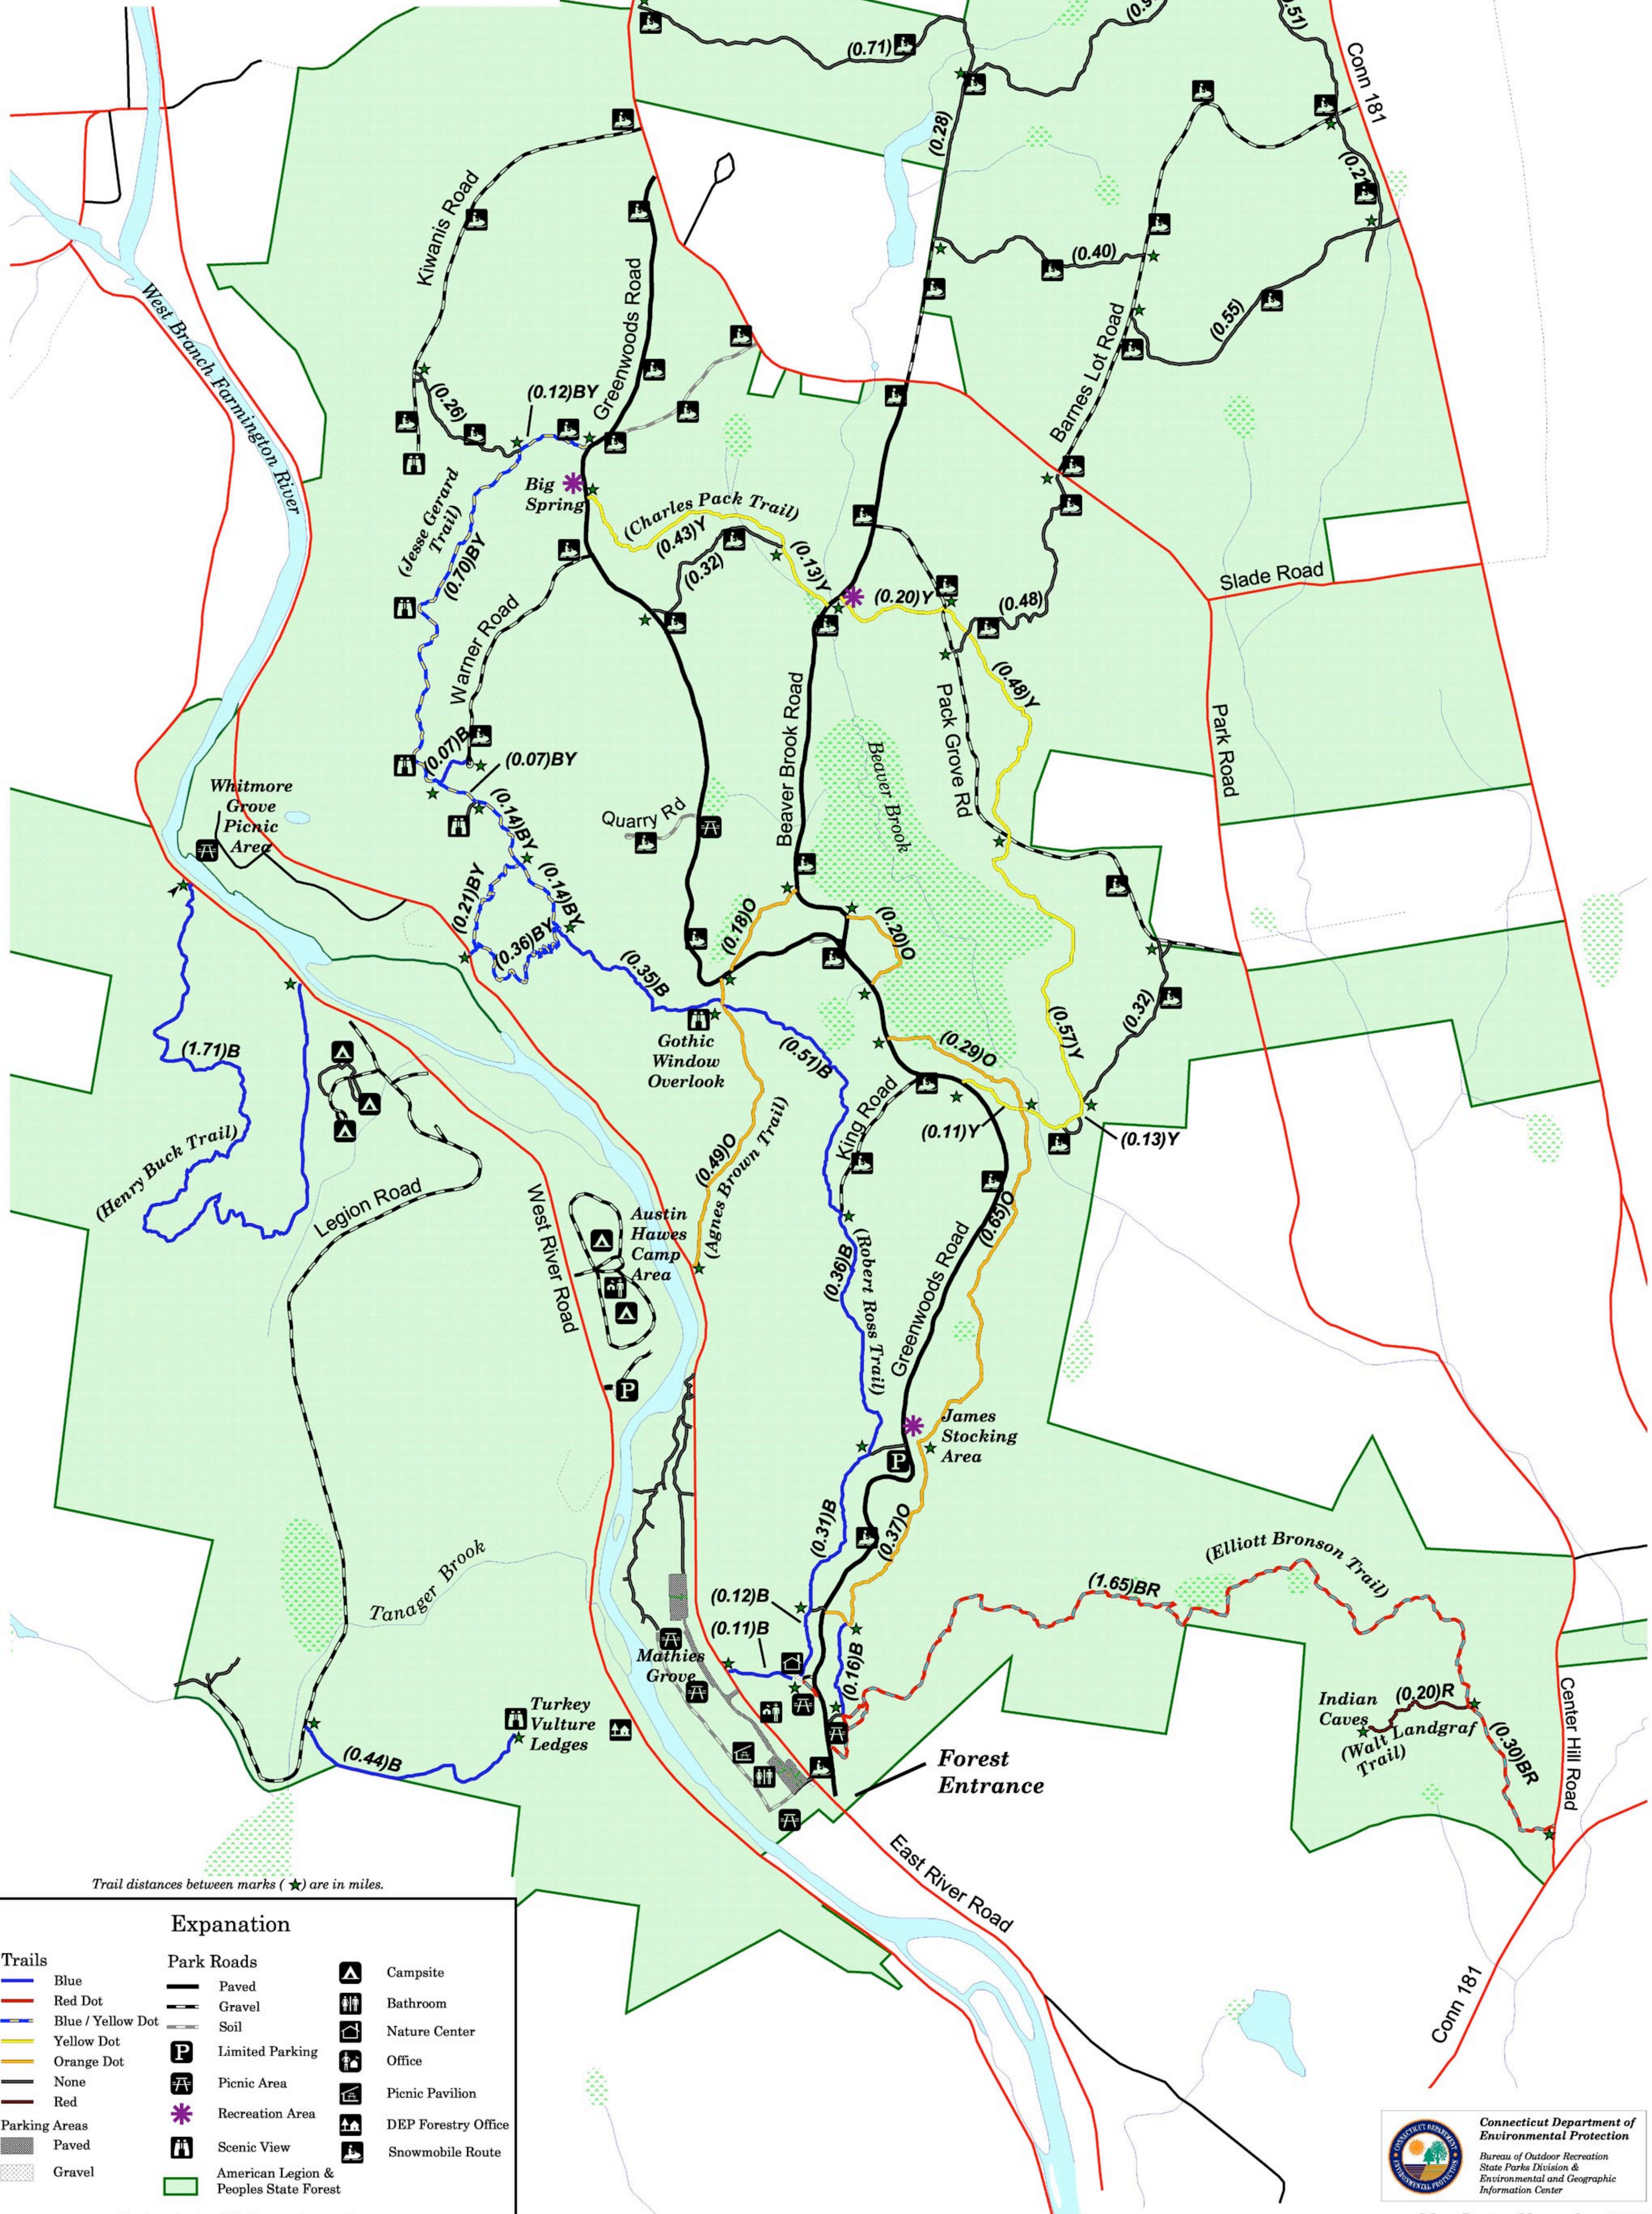

American Legion & Peoples State Forests

Barkhamsted, Connecticut

1000 0 1000 2000 Feet

Hartland
Barkhamsted

Trail distances between marks (★) are in miles.

Explanation

Trails	Park Roads	Landmarks
Blue	Paved	Campsite
Red Dot	Gravel	Bathroom
Blue / Yellow Dot	Soil	Nature Center
Yellow Dot	Limited Parking	Office
Orange Dot	Picnic Area	Picnic Pavilion
None	Recreation Area	DEP Forestry Office
Parking Areas	Scenic View	Snowmobile Route
Paved	American Legion & Peoples State Forest	
Gravel		

The boundaries of State-owned properties as shown on this map are approximate.

Map Date - November 2003