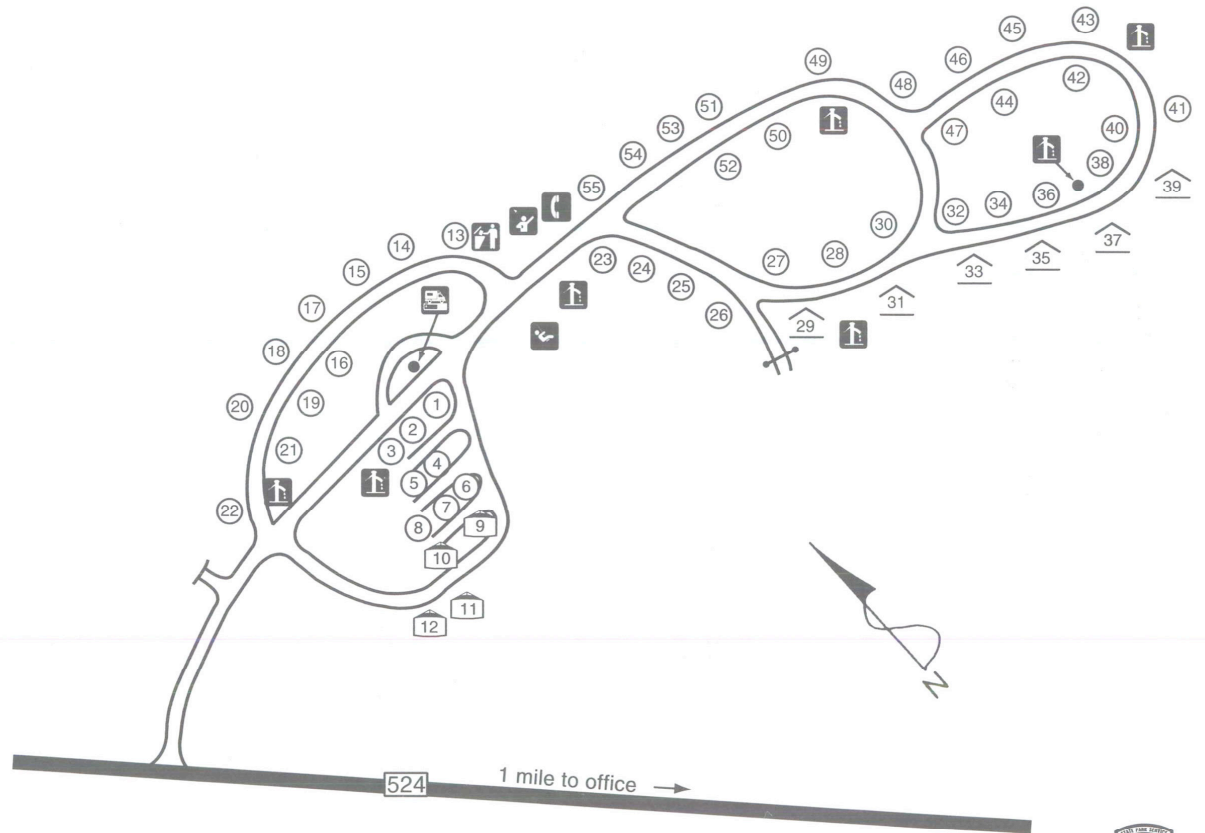

# Allaire State Park

## Campground Map

**LEGEND**

Office	Shelter	Trash/Recycling Receptacles
Parking	Restrooms	RV/Trailer Sanitary Station
Campsite	Water	Nature Center
Camping Area	Hot Showers with Restrooms	Phone
Yurt	Playground	Pond