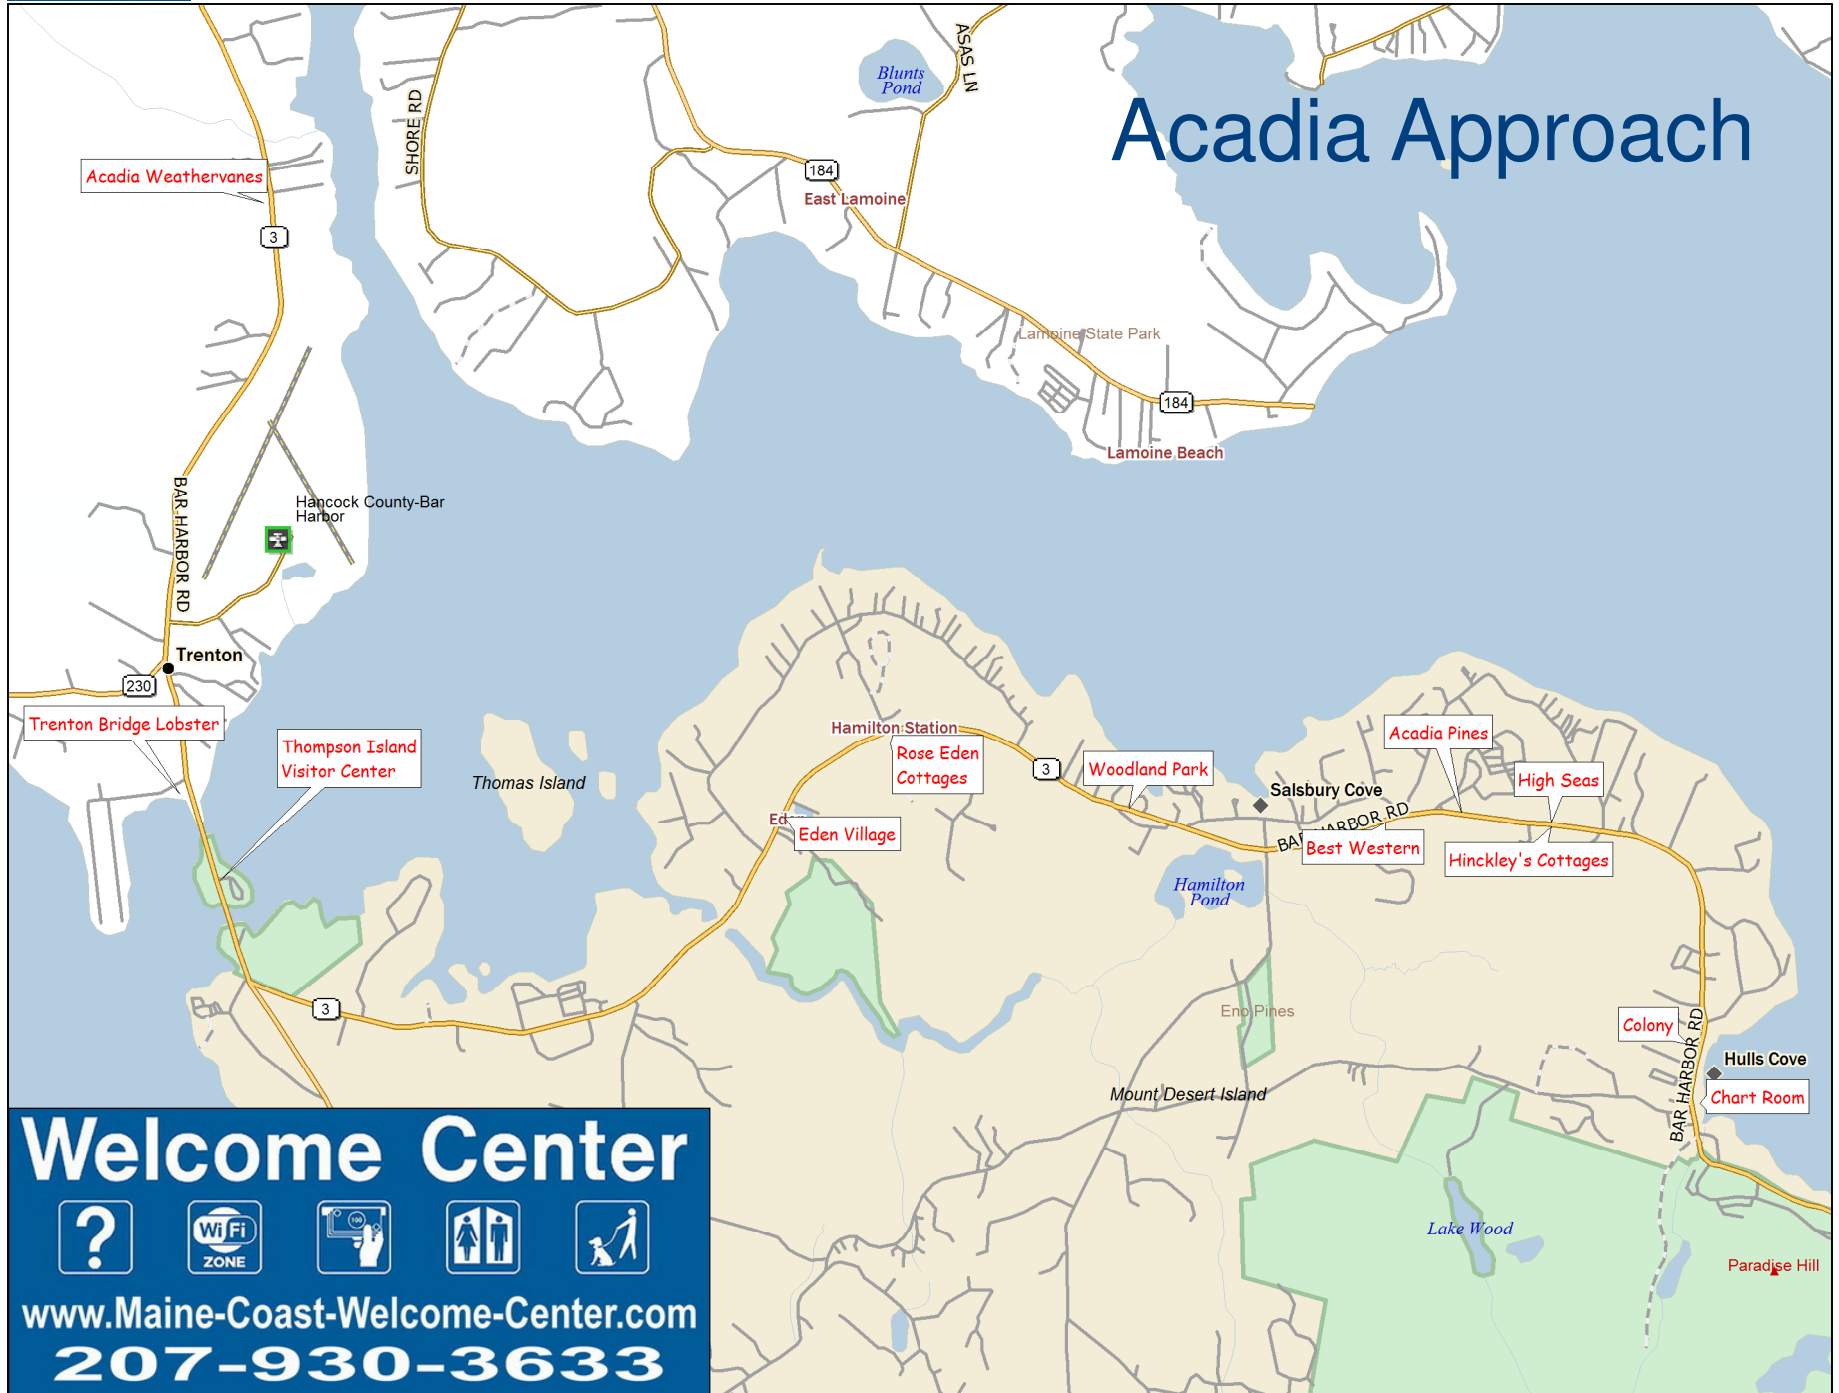

Acadia Approach

Welcome Center

www.Maine-Coast-Welcome-Center.com

207-930-3633

Data use subject to license.

© DeLorme. DeLorme Street Atlas USA® 2010.

www.delorme.com